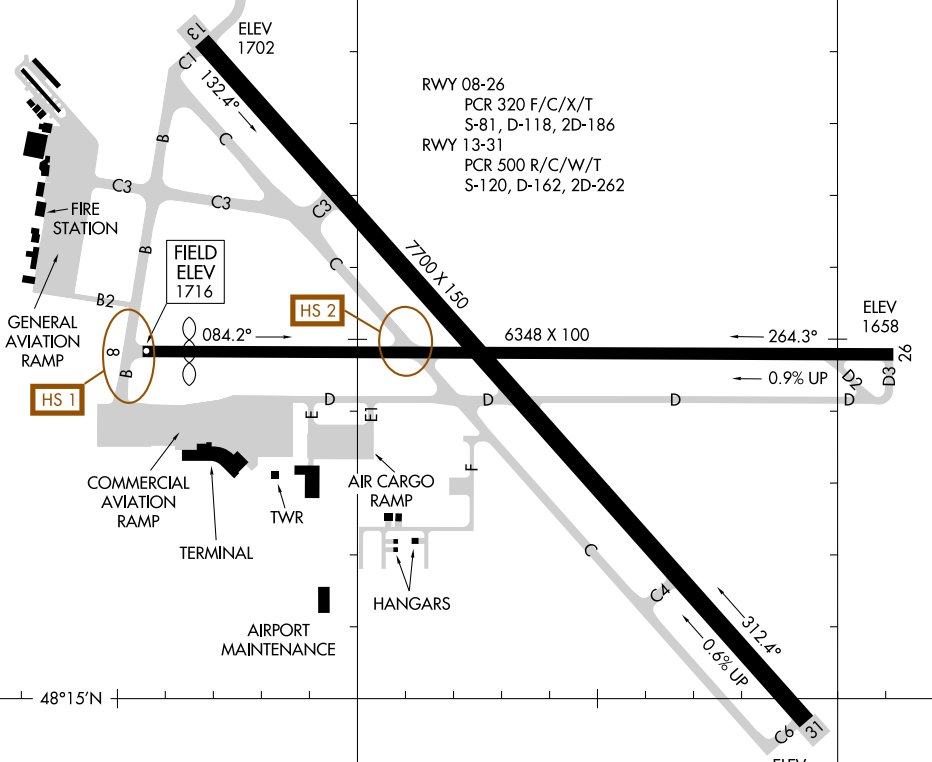

25219

AIRPORT DIAGRAM

AL-635 (FAA)

MINOT INTL (MOT)
MINOT, NORTH DAKOTA

ASOS
118.725
MAGIC CITY TOWER ★
118.2 251.125
GND CON
121.9

D

JANUARY 2025
ANNUAL RATE OF CHANGE
0.1° W

48°16'N

RWY 08-26
PCR 320 F/C/X/T
S-81, D-118, 2D-186
RWY 13-31
PCR 500 R/C/W/T
S-120, D-162, 2D-262

NC-1, 16 APR 2026 to 14 MAY 2026

NC-1, 16 APR 2026 to 14 MAY 2026

CAUTION: BE ALERT TO RUNWAY CROSSING CLEARANCES.
READBACK OF ALL RUNWAY HOLDING INSTRUCTIONS IS REQUIRED.

101°17'W

101°16'W

AIRPORT DIAGRAM

25219

MINOT, NORTH DAKOTA
MINOT INTL (MOT)