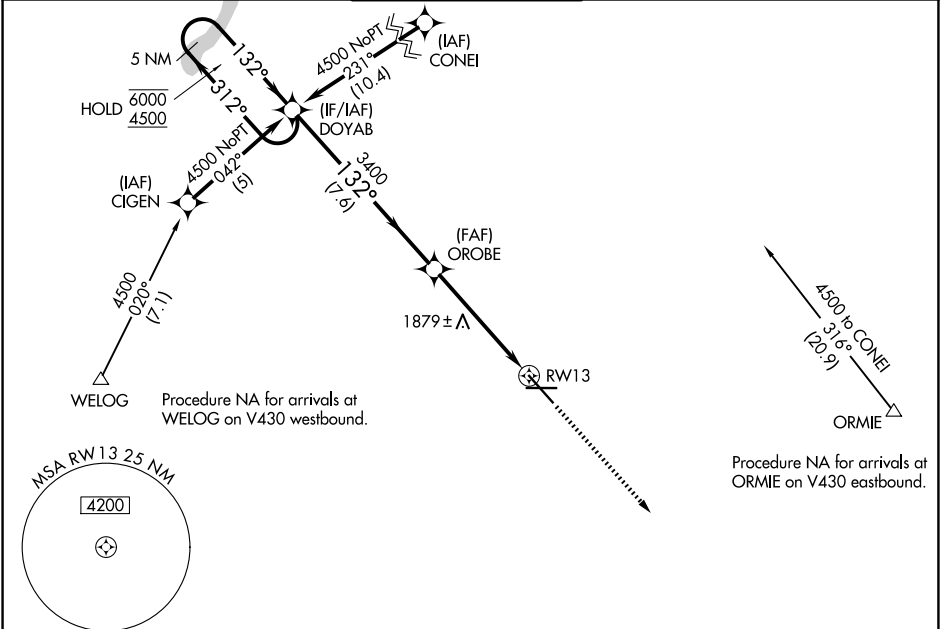

WAAS CH 70399 W13A	APP CRS 132°	Rwy Ldg TDZE Apt Elev	7700 1702 1716
---------------------------------	------------------------	-----------------------------	---

RNAV (GPS) RWY 13

MINOT INTL (MOT)

RNP APCH.	MISSED APPROACH: Climb to 4000 direct HEKTA and hold.
▼ For uncompensated Baro-VNAV systems, LNAV/VNAV NA below -18°C or above 54°C.	

ASOS 118.725	MINOT APP CON * 119.6 363.8	MAGIC CITY TOWER * 118.2 (CTAF) 0 251.125	GND CON 121.9	UNICOM 122.95
------------------------	---------------------------------------	---	-------------------------	-------------------------

NC-1, 16 APR 2026 to 14 MAY 2026

NC-1, 16 APR 2026 to 14 MAY 2026

ELEV 1716	D	TDZE 1702
-----------	----------	-----------

CATEGORY	A	B	C	D
LPV DA	2021-1 319 (400-1)			
LNAV/VNAV DA	2181-1¾ 479 (500-1¾)			
LNAV MDA	2140-1	438 (500-1)	2140-1¼ 438 (500-1¼)	2140-1½ 438 (500-1½)
CIRCLING	2200-1 484 (500-1)	2240-1 524 (600-1)	2800-3 1084 (1100-3)	