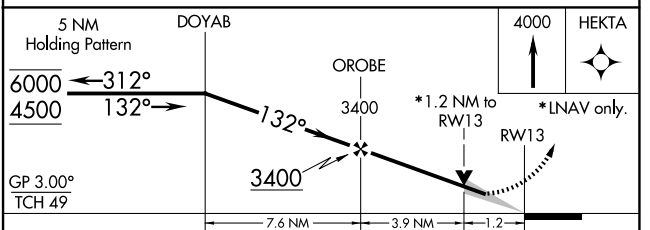

WAAS CH 70399 W13A	APP CRS 132°	Rwy Ldg TDZE Apt Elev	7700 1702 1716
---------------------------------	------------------------	-----------------------------	---

RNAV (GPS) RWY 13

MINOT INTL (MOT)

RNP APCH.	MISSED APPROACH: Climb to 4000 direct HEKTA and hold.
▼ For uncompensated Baro-VNAV systems, LNAV/VNAV NA below -18°C or above 54°C.	

ASOS 118.725	MINOT APP CON * 119.6 363.8	MAGIC CITY TOWER * 118.2 (CTAF) 0 251.125	GND CON 121.9	UNICOM 122.95
------------------------	---------------------------------------	---	-------------------------	-------------------------

NC-1, 16 APR 2026 to 14 MAY 2026

NC-1, 16 APR 2026 to 14 MAY 2026

ELEV 1716	D	TDZE 1702
-----------	----------	-----------

CATEGORY	A	B	C	D
LPV DA	2021-1 319 (400-1)			
LNAV/VNAV DA	2181-1¾ 479 (500-1¾)			
LNAV MDA	2140-1	438 (500-1)	2140-1¼ 438 (500-1¼)	2140-1½ 438 (500-1½)
CIRCLING	2200-1 484 (500-1)	2240-1 524 (600-1)	2800-3 1084 (1100-3)	