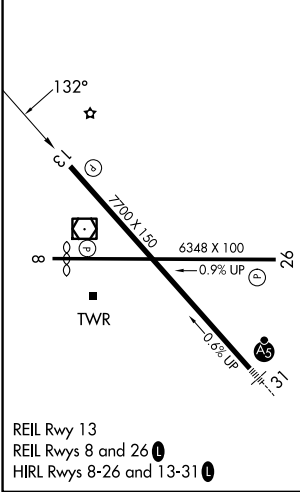

NC-1, 16 APR 2026 to 14 MAY 2026

NC-1, 16 APR 2026 to 14 MAY 2026

ELEV 1716	D	TDZE 1702