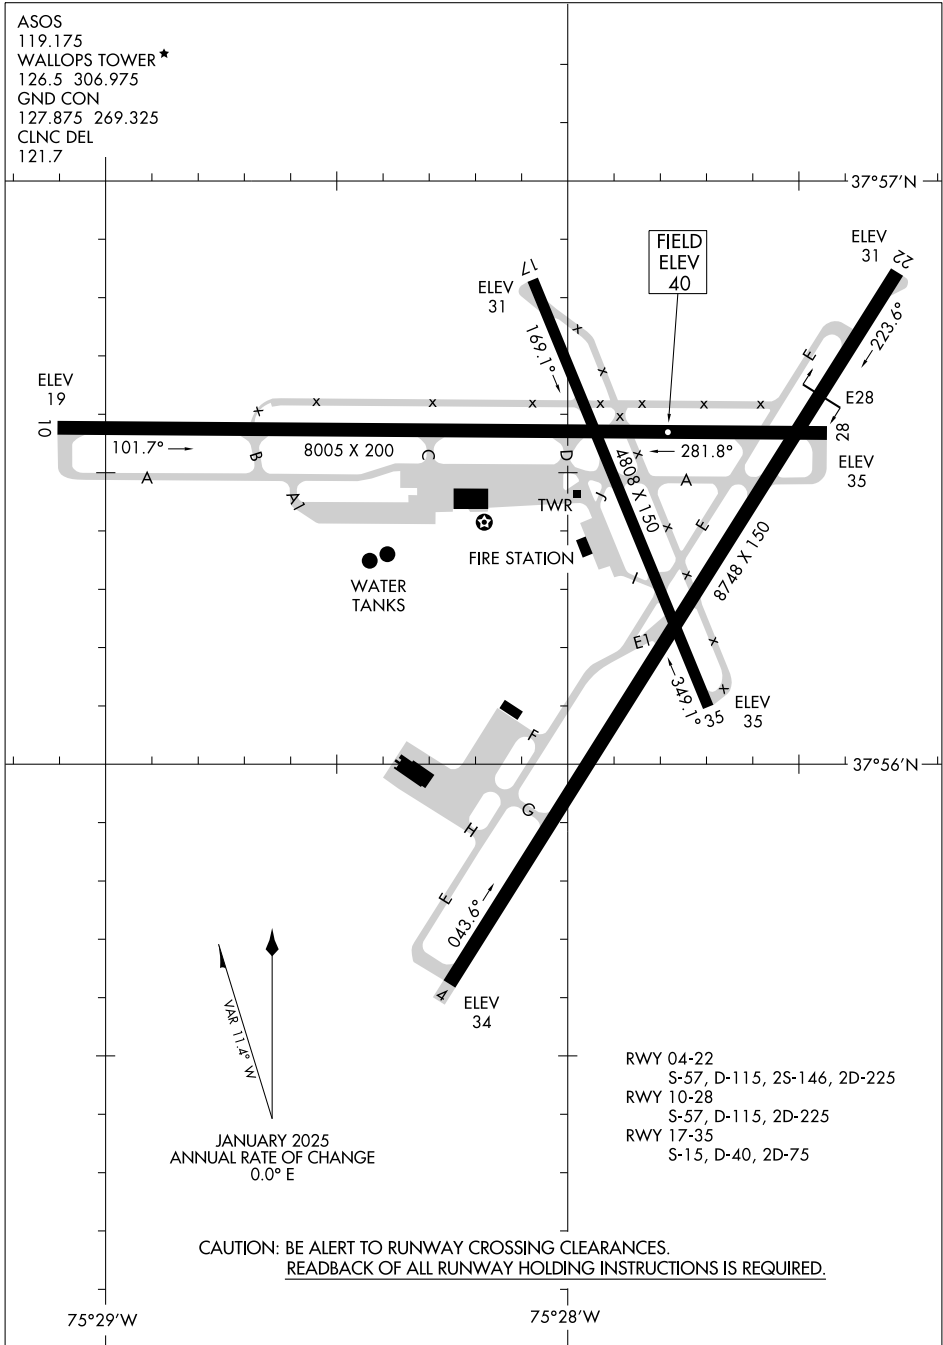

25331

AIRPORT DIAGRAM

AL-639 (FAA)

WALLOPS FLIGHT FACILITY (W.A.L.)
WALLOPS ISLAND, VIRGINIA

ASOS
119.175
WALLOPS TOWER *
126.5 306.975
GND CON
127.875 269.325
CLNC DEL
121.7

NE-3, 16 APR 2026 to 14 MAY 2026

NE-3, 16 APR 2026 to 14 MAY 2026

AIRPORT DIAGRAM

25331

WALLOPS ISLAND, VIRGINIA
WALLOPS FLIGHT FACILITY (W.A.L.)