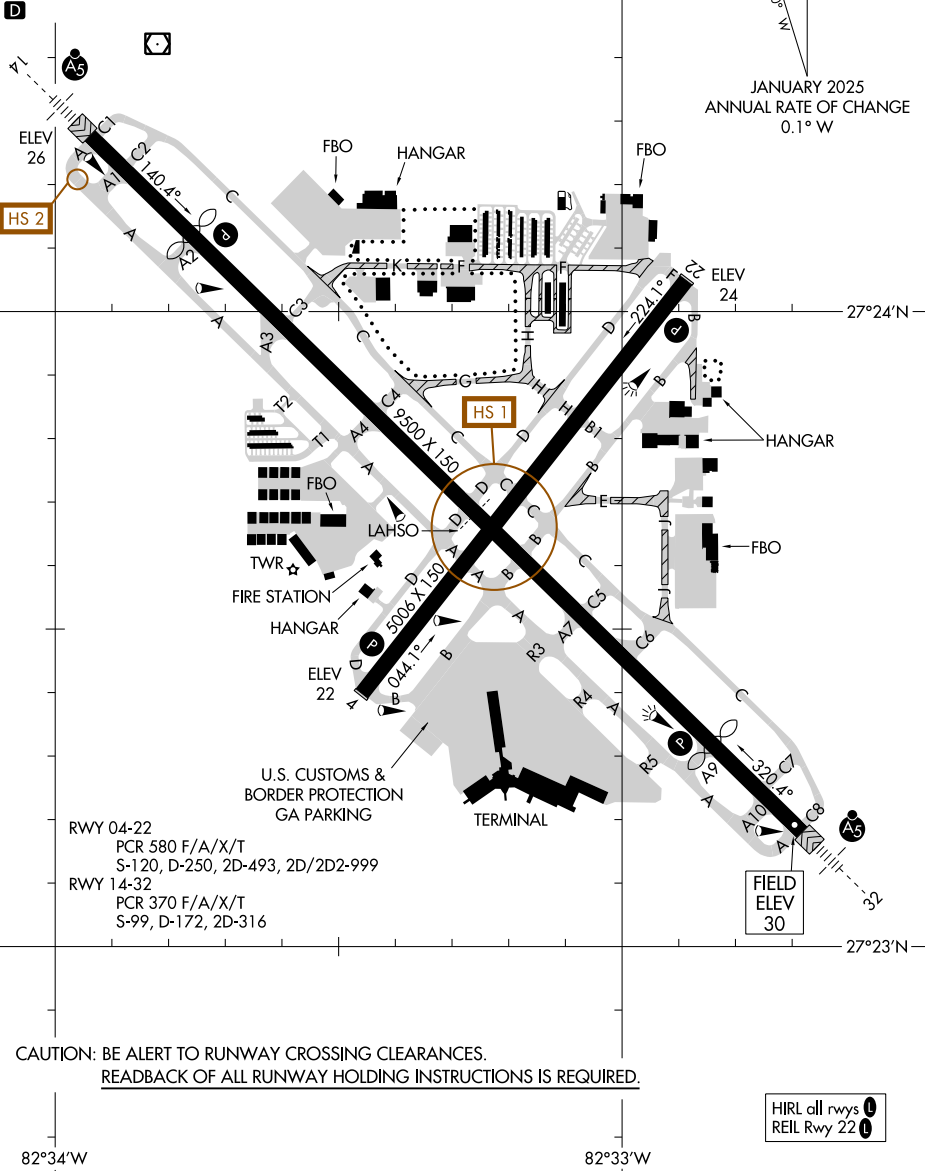

26078

AIRPORT DIAGRAM

AL-640 (FAA)

SARASOTA/BRADENTON INTL (SRQ)
SARASOTA/BRADENTON, FLORIDA

ATIS 124.375
 SARASOTA TOWER ★ 120.1 (CTAF) 256.8
 GND CON 121.9 273.6
 CLNC DEL 118.25

SE-3, 16 APR 2026 to 14 MAY 2026

SE-3, 16 APR 2026 to 14 MAY 2026

AIRPORT DIAGRAM

26078

SARASOTA/BRADENTON, FLORIDA
SARASOTA/BRADENTON INTL (SRQ)