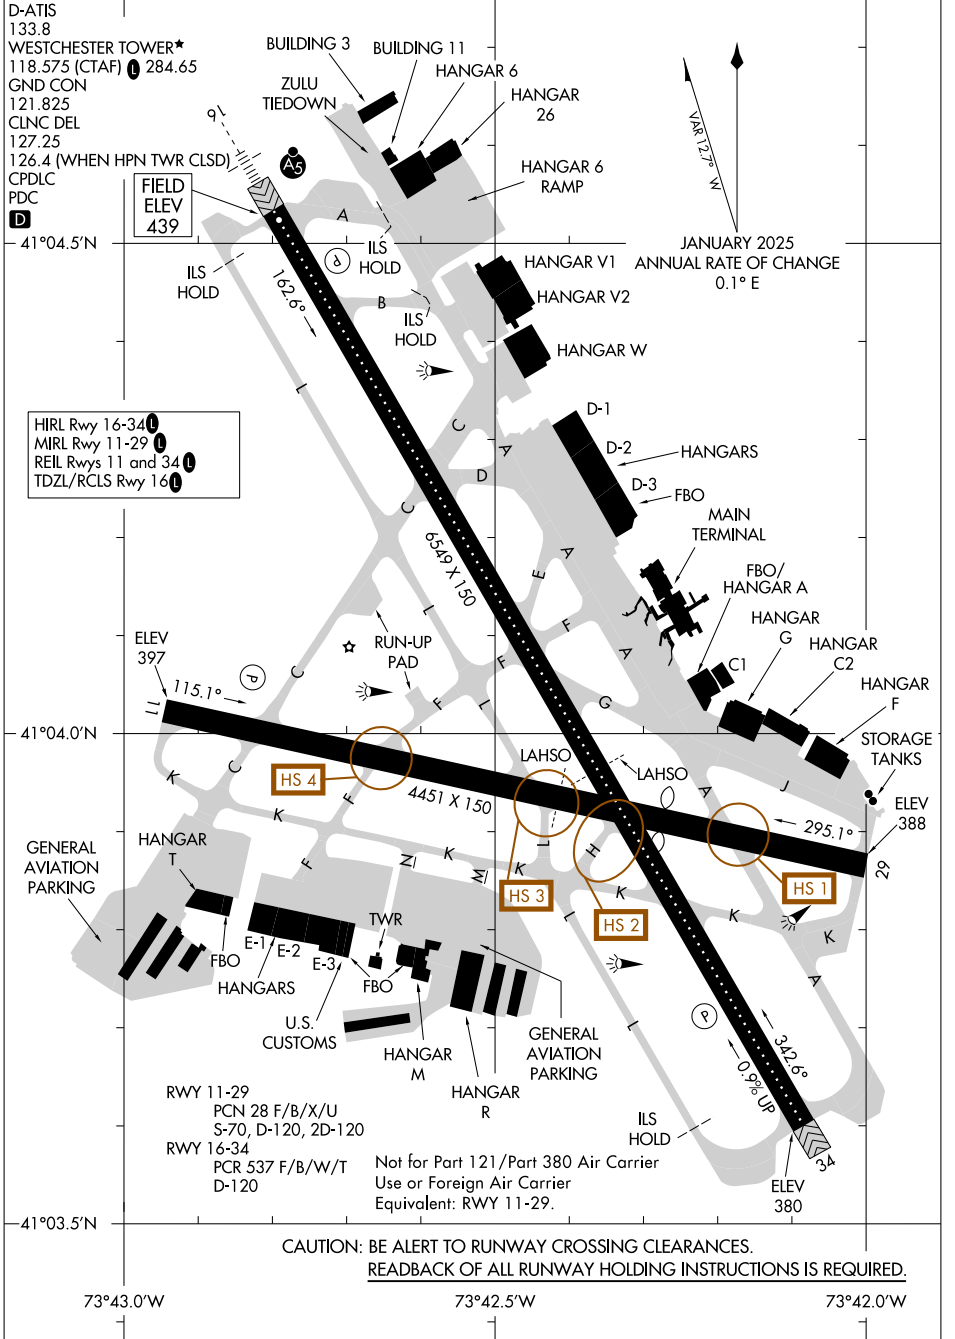

26022 **AIRPORT DIAGRAM** WESTCHESTER COUNTY (HPN) WHITE PLAINS, NEW YORK

AIRPORT DIAGRAM WHITE PLAINS, NEW YORK WESTCHESTER COUNTY (HPN)