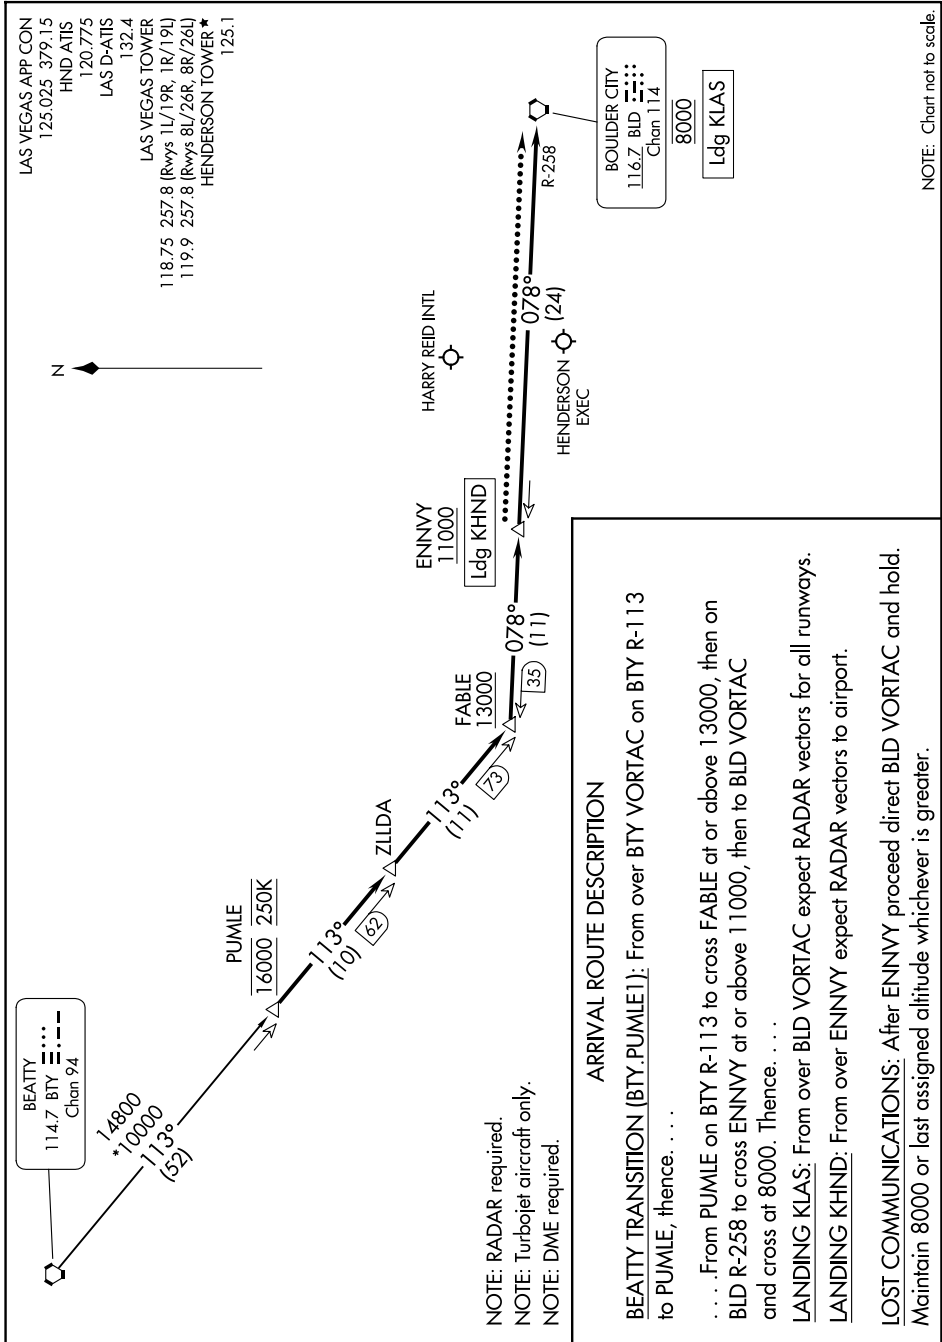

PUMLE ONE ARRIVAL

SW-4, 16 APR 2026 to 14 MAY 2026

PUMLE ONE ARRIVAL

NOTE: Chart not to scale.

SW-4, 16 APR 2026 to 14 MAY 2026