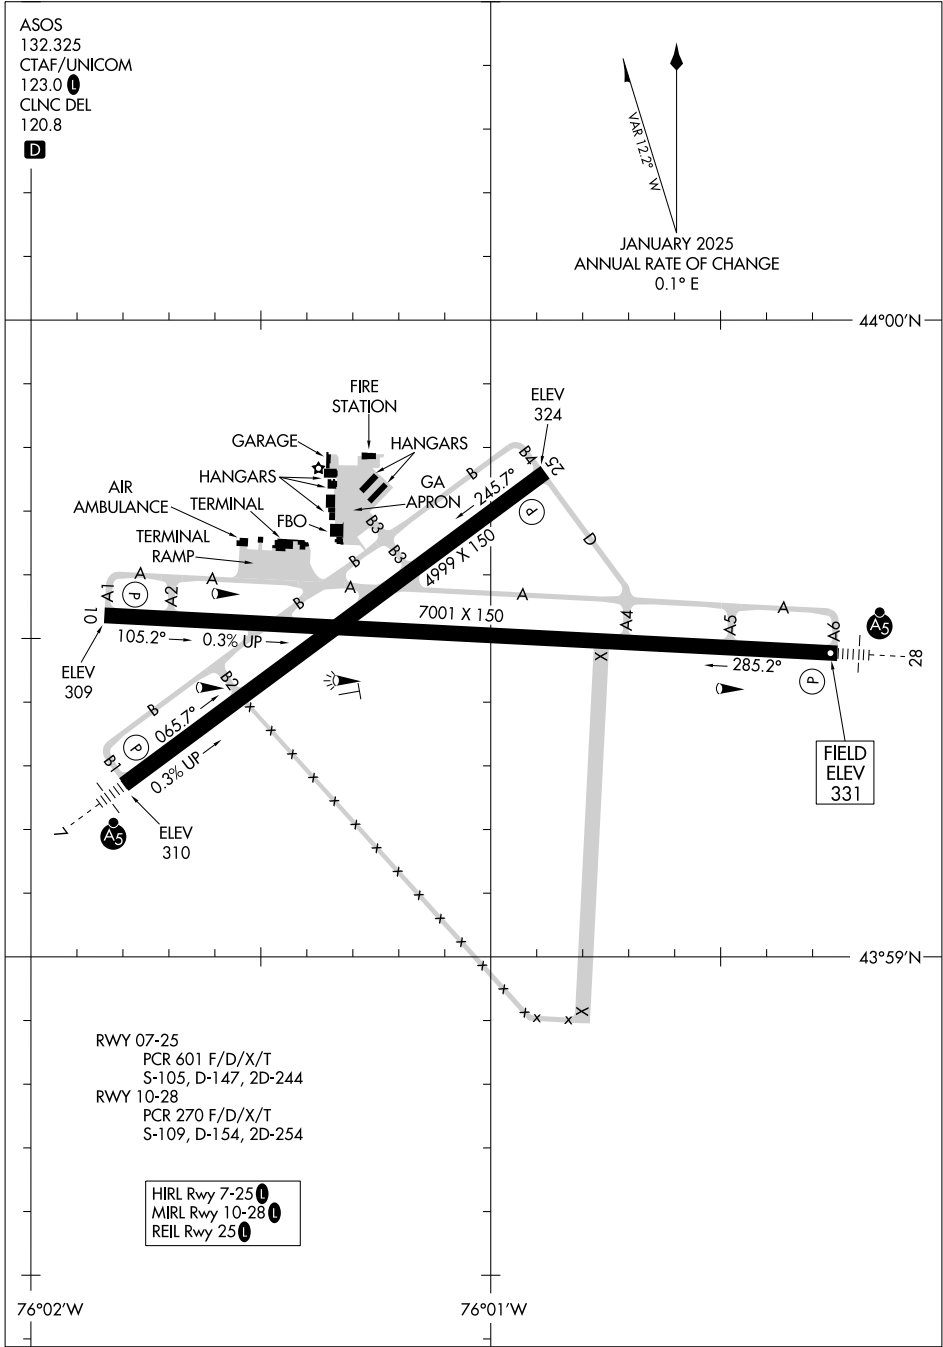

25331

AIRPORT DIAGRAM

AL-666 (FAA)

WATERTOWN INTL (A/T)
WATERTOWN, NEW YORK

ASOS
132.325
CTAF/UNICOM
123.0
CLNC DEL
120.8

NE-2, 16 APR 2026 to 14 MAY 2026

NE-2, 16 APR 2026 to 14 MAY 2026

RWY 07-25
PCR 601 F/D/X/T
S-105, D-147, 2D-244

RWY 10-28
PCR 270 F/D/X/T
S-109, D-154, 2D-254

HIRL Rwy 7-25
MIRL Rwy 10-28
REIL Rwy 25

AIRPORT DIAGRAM

25331

WATERTOWN, NEW YORK
WATERTOWN INTL (A/T)