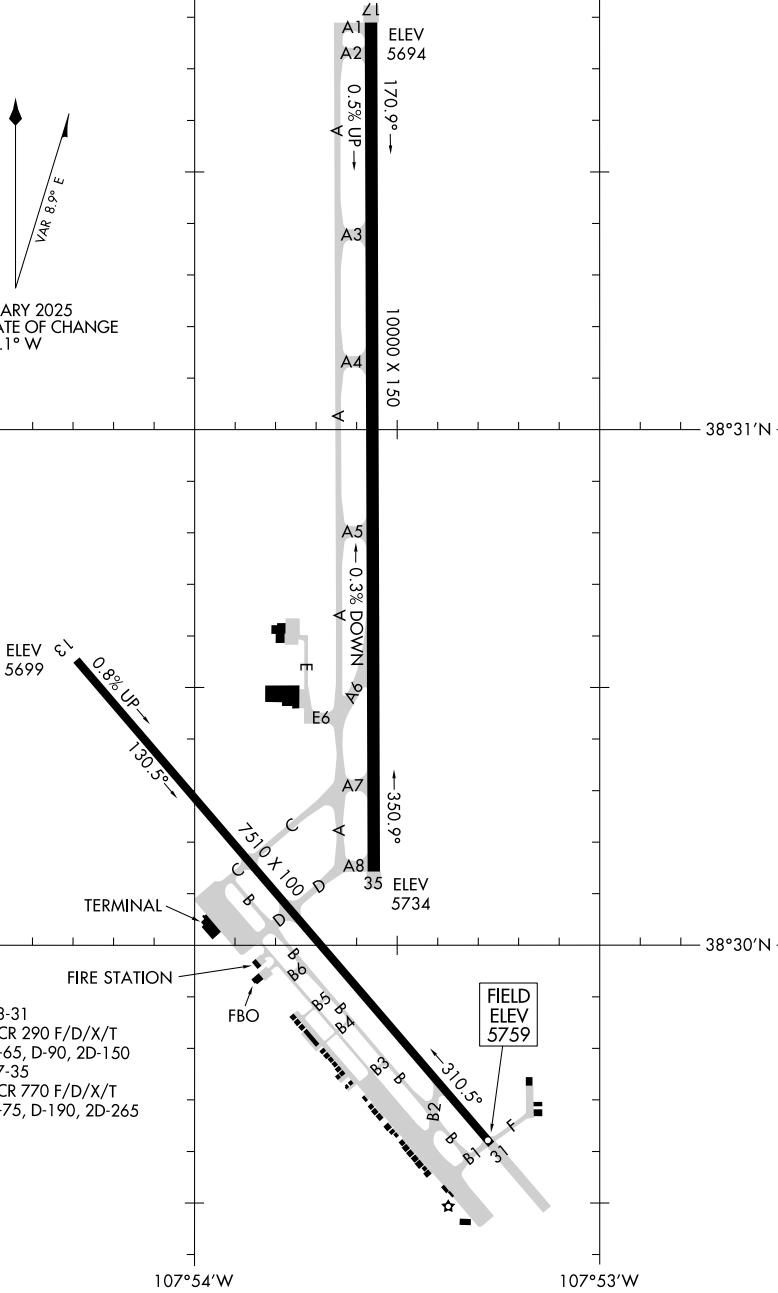

25331

AIRPORT DIAGRAM

AL-668 (FAA)

MONTROSE RGNL (MTJ)
MONTROSE, COLORADO

ASOS
135.225
CTAF/UNICOM
122.8

VAR 8.5° E
JANUARY 2025
ANNUAL RATE OF CHANGE
0.1° W

SW-1, 16 APR 2026 to 14 MAY 2026

SW-1, 16 APR 2026 to 14 MAY 2026

RWY 13-31
PCR 290 F/D/X/T
S-65, D-90, 2D-150
RWY 17-35
PCR 770 F/D/X/T
S-75, D-190, 2D-265

AIRPORT DIAGRAM

25331

MONTROSE, COLORADO
MONTROSE RGNL (MTJ)