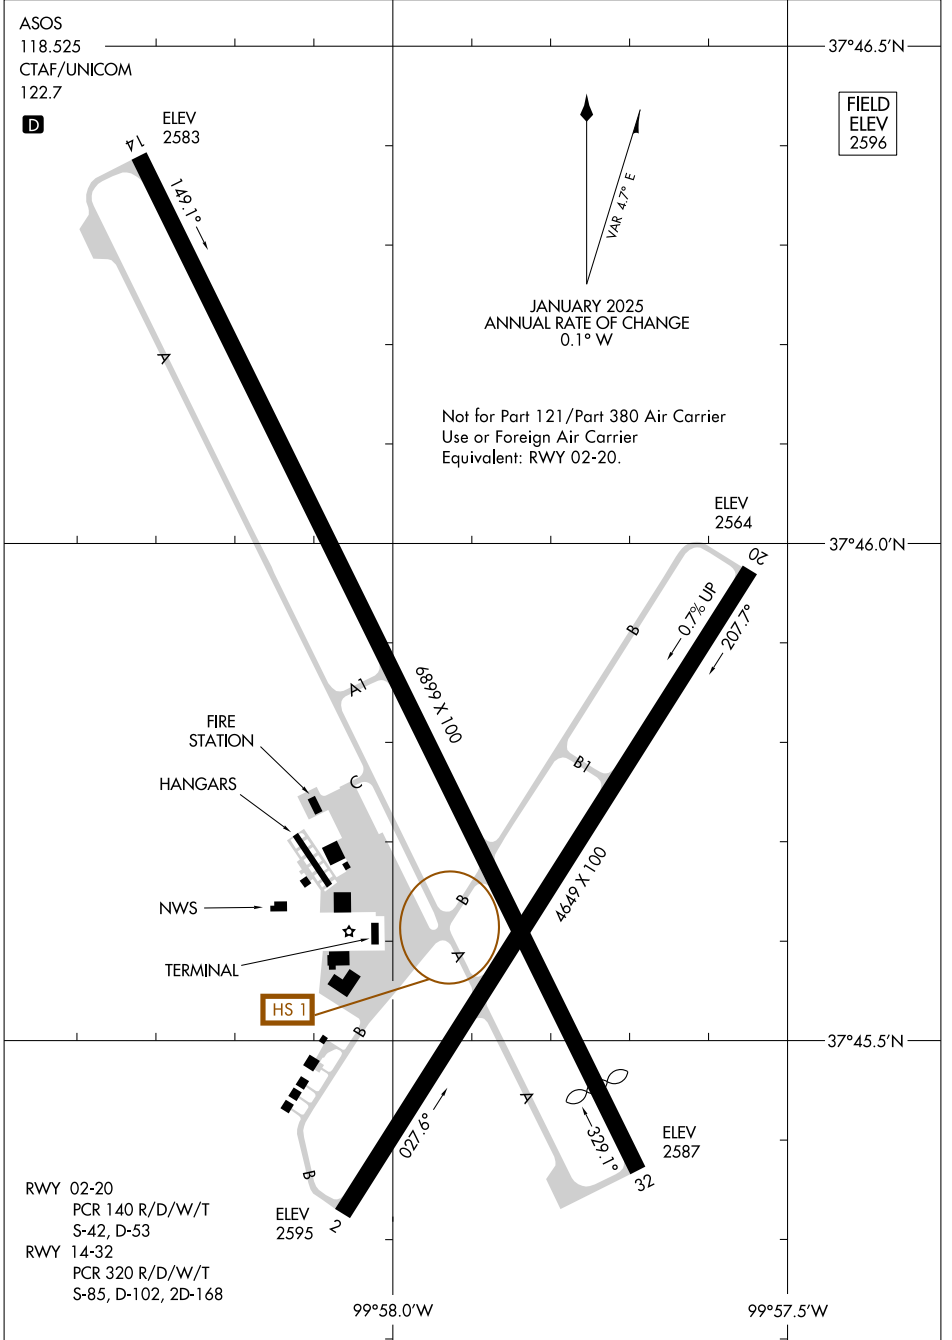

25331

AIRPORT DIAGRAM

AL-676 (FAA)

DODGE CITY RGNL (DDC)
DODGE CITY, KANSAS

NC-2, 16 APR 2026 to 14 MAY 2026

NC-2, 16 APR 2026 to 14 MAY 2026

AIRPORT DIAGRAM

25331

DODGE CITY, KANSAS
DODGE CITY RGNL (DDC)