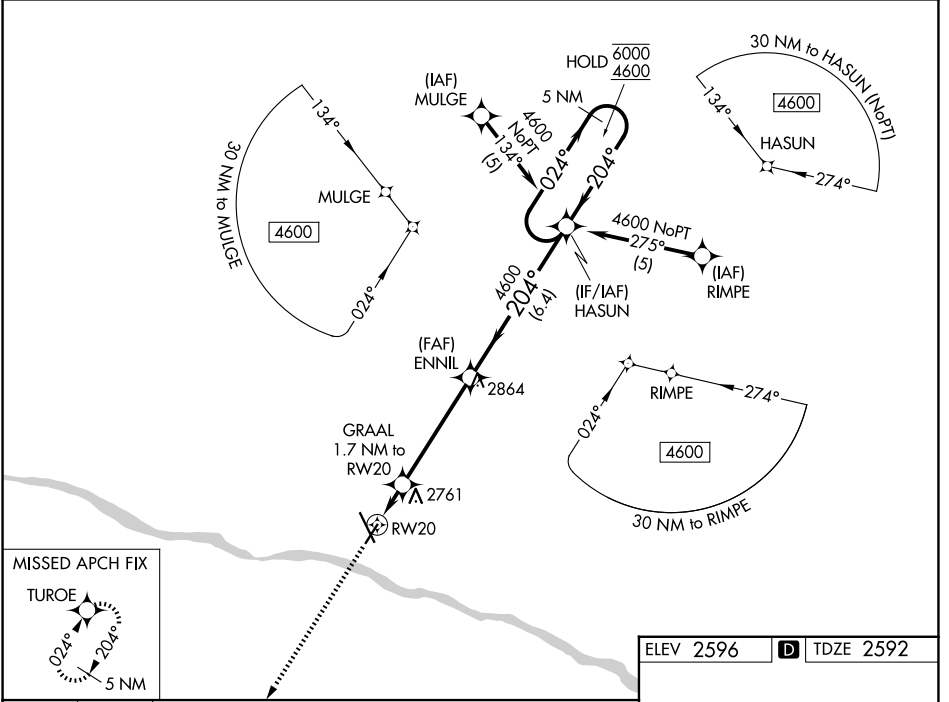

WAAS CH 78440 W20A	APP CRS 204°	Rwy Ldg TDZE Apt Elev	4649 2592 2596
--	------------------------	-----------------------------	---

RNAV (GPS) RWY 20

DODGE CITY RGNL (DDC)

RNP APCH - GPS.	MISSED APPROACH: Climb to 4600 direct TUROE and hold.
-----------------	---

ASOS 118.525	KANSAS CITY CENTER 125.2 285.425	UNICOM 122.7 (CTAF) 0
------------------------	--	---------------------------------

CATEGORY	A	B	C	D
LPV DA	2842-1	250 (300-1)		NA
LNAV/VNAV DA	2842-1	250 (300-1)		NA
LNAV MDA	2920-1	328 (400-1)		NA
CIRCLING	3040-1 444 (500-1)	3080-1 484 (500-1)	3320-2 724 (800-2)	NA

NC-2, 16 APR 2026 to 14 MAY 2026

NC-2, 16 APR 2026 to 14 MAY 2026