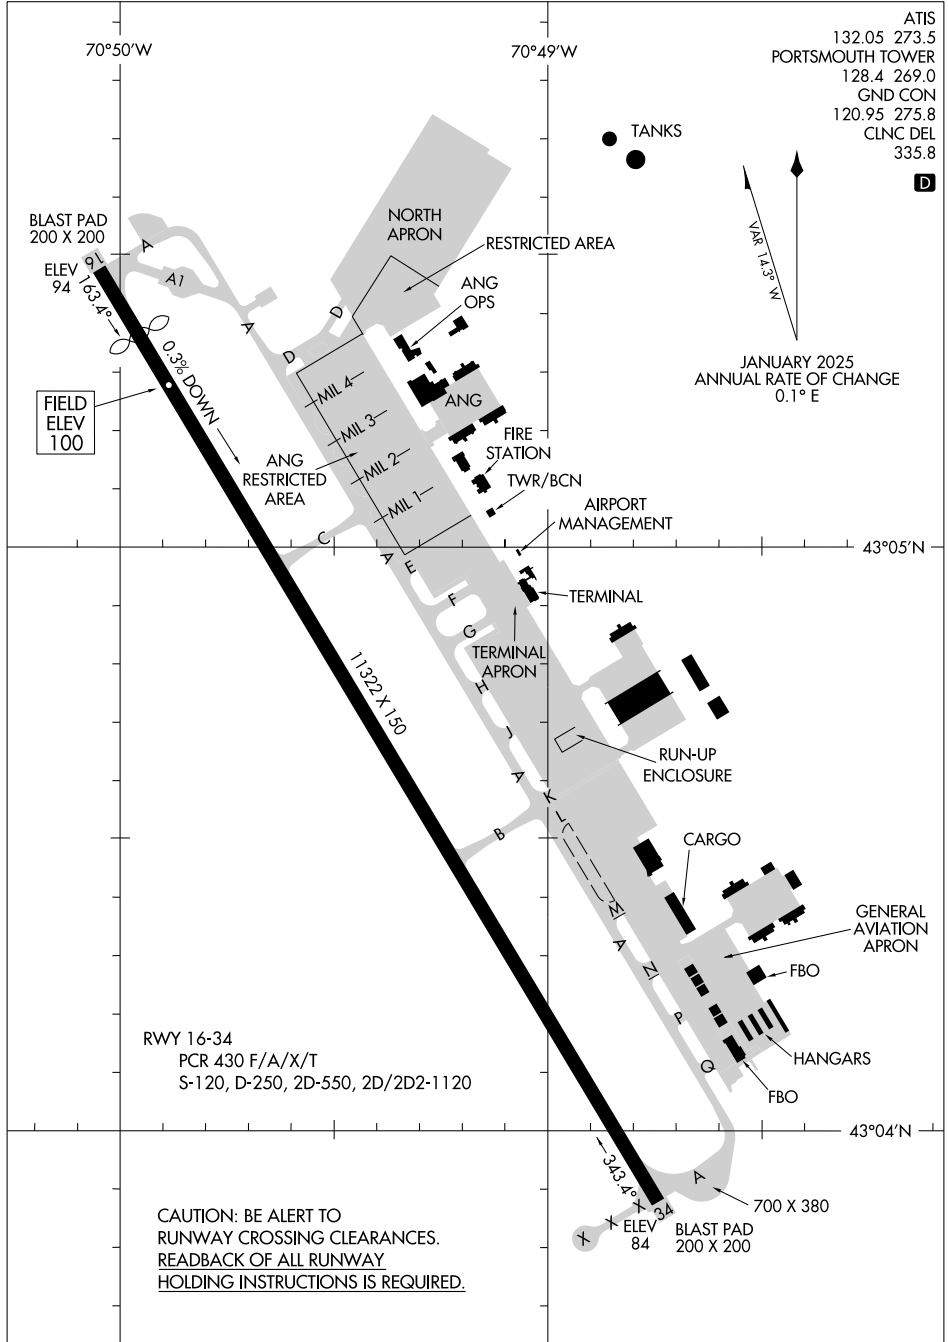

AIRPORT DIAGRAM

AL-678 (FAA)

PORTSMOUTH INTL AT PEASE (PSM)
PORTSMOUTH, NEW HAMPSHIRE

ATIS	132.05	273.5
PORTSMOUTH TOWER	128.4	269.0
GND CON	120.95	275.8
CLNC DEL		335.8

JANUARY 2025
ANNUAL RATE OF CHANGE
0.1° E

NE-1, 16 APR 2026 to 14 MAY 2026

NE-1, 16 APR 2026 to 14 MAY 2026

AIRPORT DIAGRAM

PORTSMOUTH, NEW HAMPSHIRE
PORTSMOUTH INTL AT PEASE (PSM)