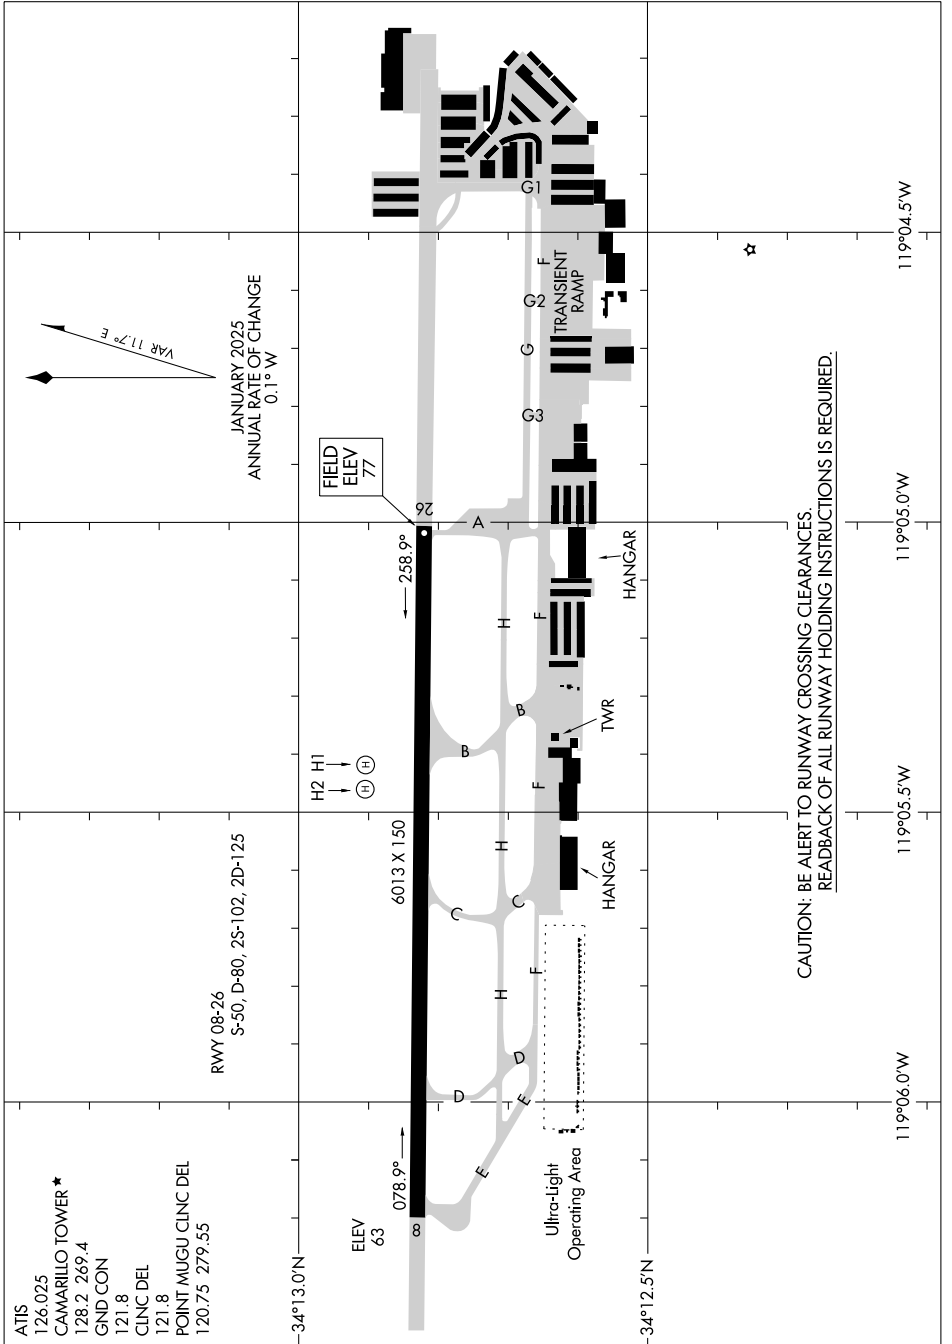

AIRPORT DIAGRAM

AL-680 (FAA)

CAMARILLO (CMA)
CAMARILLO, CALIFORNIA

SW-3, 16 APR 2026 to 14 MAY 2026

CAUTION: BE ALERT TO RUNWAY CROSSING CLEARANCES.
READBACK OF ALL RUNWAY HOLDING INSTRUCTIONS IS REQUIRED.

AIRPORT DIAGRAM

CAMARILLO, CALIFORNIA
CAMARILLO (CMA)

SW-3, 16 APR 2026 to 14 MAY 2026