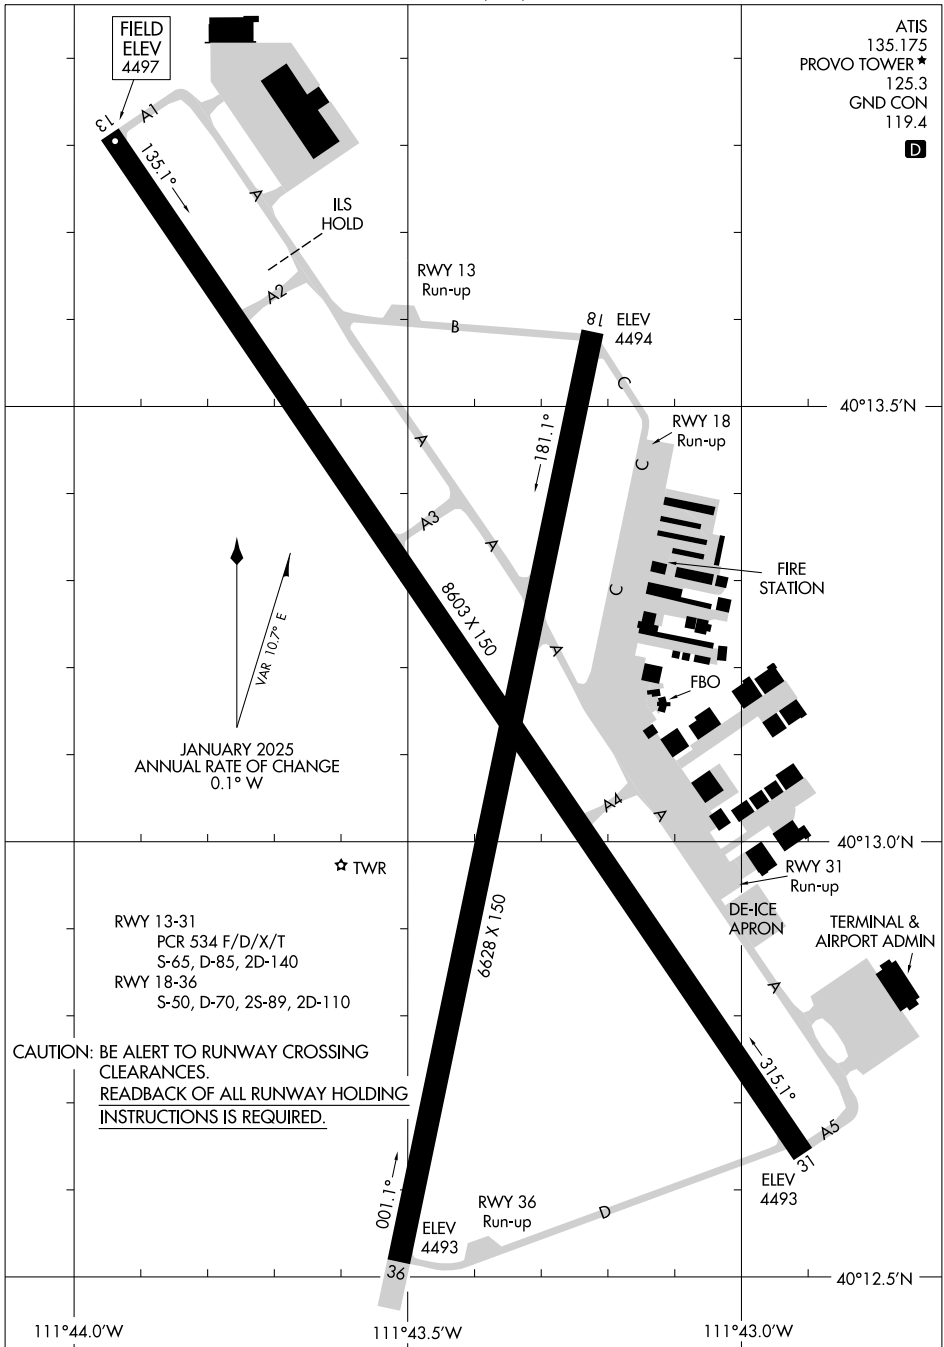

25331

# AIRPORT DIAGRAM

AL-683 (FAA)

PROVO MUNI (PVU)  
PROVO, UTAH

ATIS 135.175  
 PROVO TOWER \* 125.3  
 GND CON 119.4  
D

SW-4, 16 APR 2026 to 14 MAY 2026

SW-4, 16 APR 2026 to 14 MAY 2026

# AIRPORT DIAGRAM

25331

PROVO, UTAH  
PROVO MUNI (PVU)