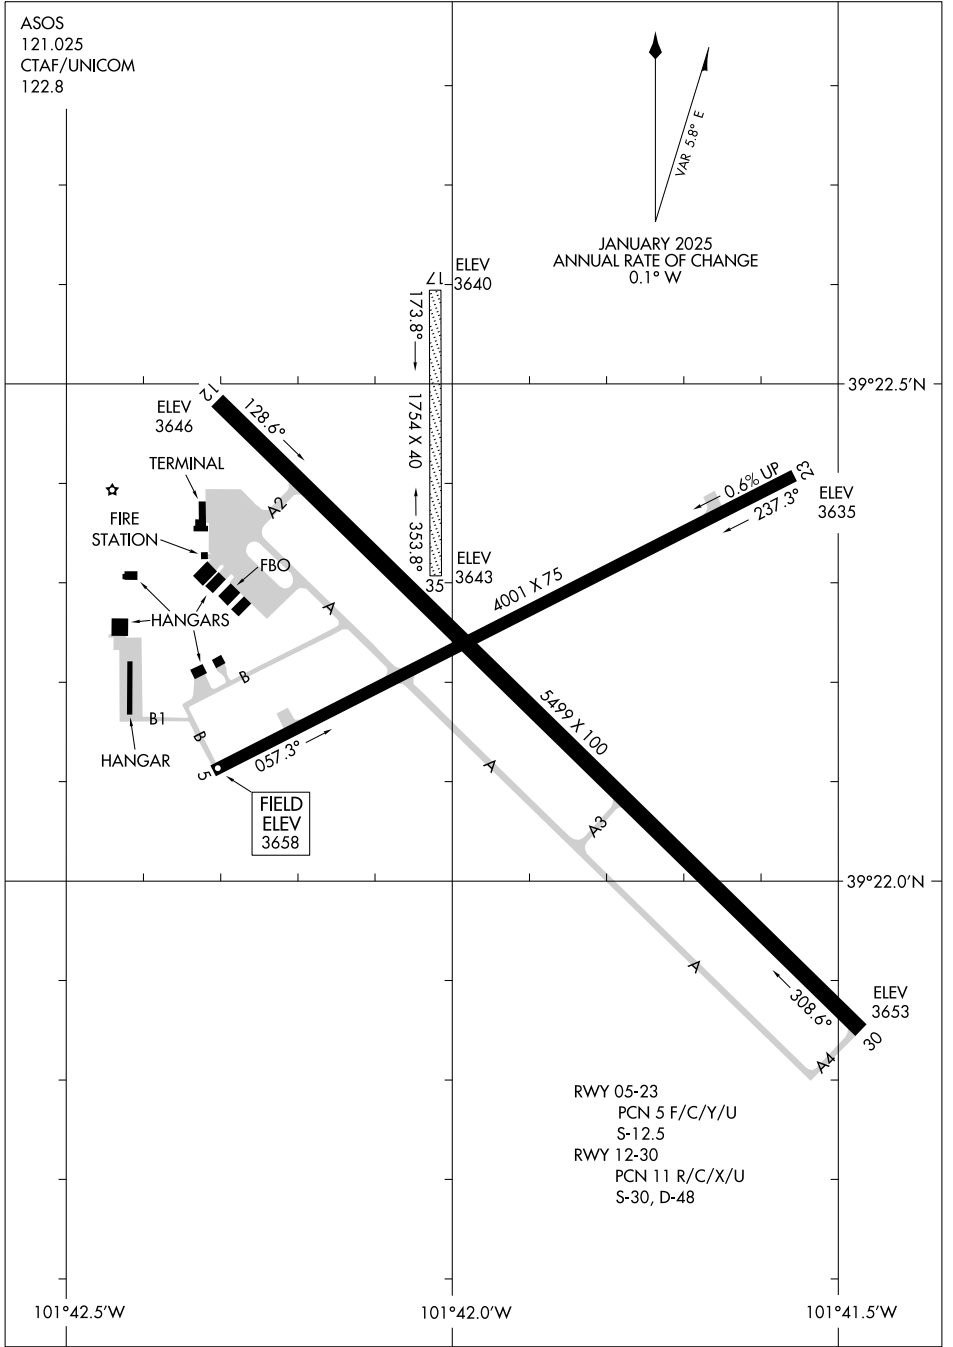

25331

# AIRPORT DIAGRAM

RENNER FLD/GOODLAND MUNI (GLD)

AL-684 (FAA)

GOODLAND, KANSAS

ASOS  
121.025  
CTAF/UNICOM  
122.8

JANUARY 2025  
ANNUAL RATE OF CHANGE  
0.1° W

NC-2, 16 APR 2026 to 14 MAY 2026

NC-2, 16 APR 2026 to 14 MAY 2026

# AIRPORT DIAGRAM

25331

RENNER FLD/GOODLAND MUNI (GLD)

GOODLAND, KANSAS