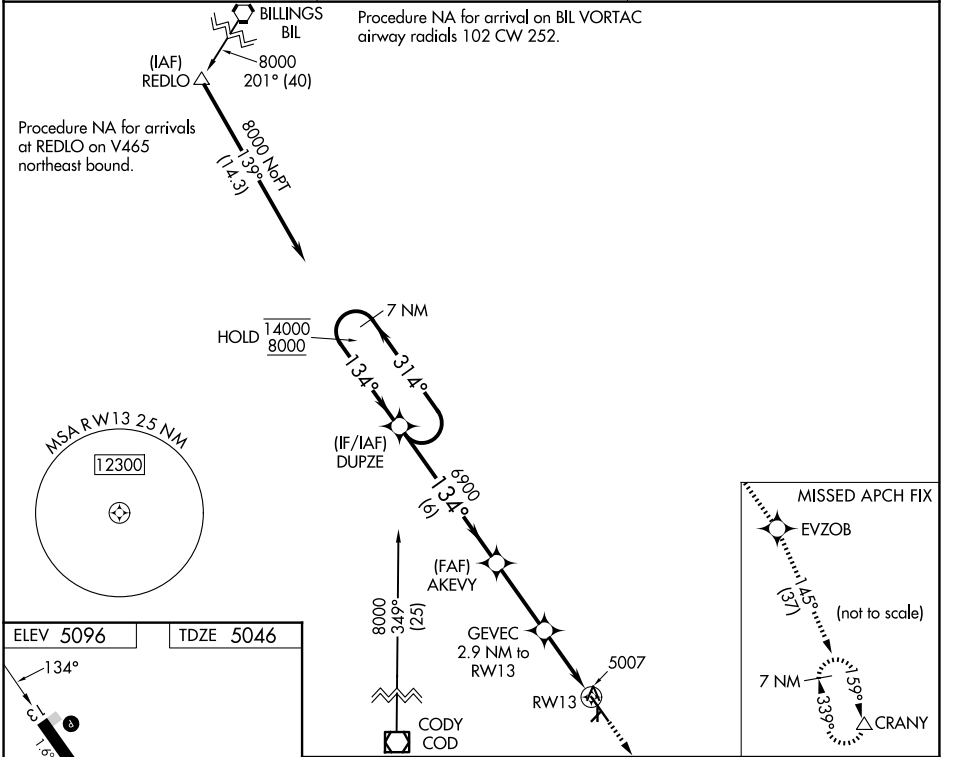

WAAS CH 90233 W13A	APP CRS 134°	Rwy Ldg TDZE Apt Elev	6200 5046 5096
--	------------------------	-----------------------------	---

RNAV (GPS) RWY 13

POWELL MUNI (POY)

RNP APCH.

NA Circling NA to Rwys 3, 17, 21 and 35. For uncompensated Baro-VNAV systems, LNAV/VNAV NA below -25°C or above 51°C. Baro-VNAV and VDP NA when using Cody altimeter setting. When local altimeter setting not received, use Cody altimeter setting and increase all DA 54 feet and all MDA 60 feet.

MISSED APPROACH: Climb to 8500 direct EVZOB and on track 145° to CRANY and hold.

AWOS-3 119.275	SALT LAKE CENTER 127.75 351.9	UNICOM 122.7 (CTAF) 0
--------------------------	---	---------------------------------

ELEV 5096	TDZE 5046
-----------	-----------

CATEGORY	A	B	C	D
LPV DA		5296-1	250 (200-1)	
LNAV/VNAV DA		5296-1	250 (200-1)	
LNAV MDA		5300-1	254 (300-1)	
CIRCLING	5500-1 404 (500-1)	5560-1 464 (500-1)	5560-1½ 464 (500-1½)	5660-2 564 (600-2)

NW-1, 16 APR 2026 to 14 MAY 2026

NW-1, 16 APR 2026 to 14 MAY 2026