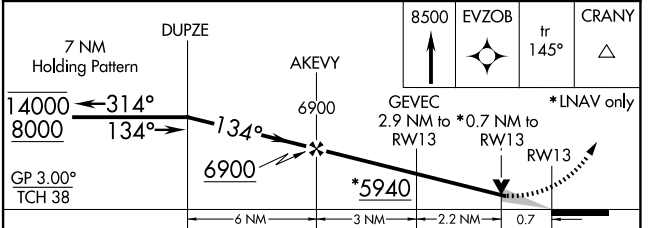

CATEGORY	A	B	C	D
LPV DA		5296-1	250 (200-1)	
LNAV/VNAV DA		5296-1	250 (200-1)	
LNAV MDA		5300-1	254 (300-1)	
CIRCLING	5500-1 404 (500-1)	5560-1 464 (500-1)	5560-1½ 464 (500-1½)	5660-2 564 (600-2)

NW-1, 16 APR 2026 to 14 MAY 2026

NW-1, 16 APR 2026 to 14 MAY 2026