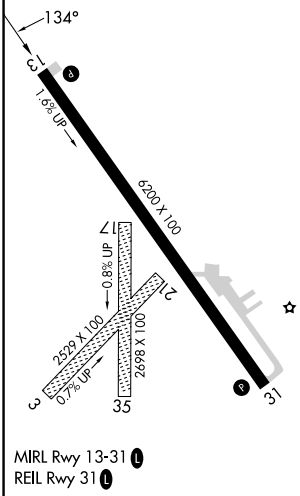

WAAS CH 90233 W13A	APP CRS 134°	Rwy Ldg TDZE Apt Elev	6200 5046 5096
--	------------------------	-----------------------------	---

RNAV (GPS) RWY 13

POWELL MUNI (POY)

RNP APCH.

NA Circling NA to Rwys 3, 17, 21 and 35. For uncompensated Baro-VNAV systems, LNAV/VNAV NA below -25°C or above 51°C. Baro-VNAV and VDP NA when using Cody altimeter setting. When local altimeter setting not received, use Cody altimeter setting and increase all DA 54 feet and all MDA 60 feet.

MISSED APPROACH: Climb to 8500 direct EVZOB and on track 145° to CRANY and hold.

AWOS-3 119.275	SALT LAKE CENTER 127.75 351.9	UNICOM 122.7 (CTAF) 0
--------------------------	---	---------------------------------

ELEV 5096	TDZE 5046
-----------	-----------

CATEGORY	A	B	C	D
LPV DA		5296-1	250 (200-1)	
LNAV/VNAV DA		5296-1	250 (200-1)	
LNAV MDA		5300-1	254 (300-1)	
CIRCLING	5500-1 404 (500-1)	5560-1 464 (500-1)	5560-1½ 464 (500-1½)	5660-2 564 (600-2)