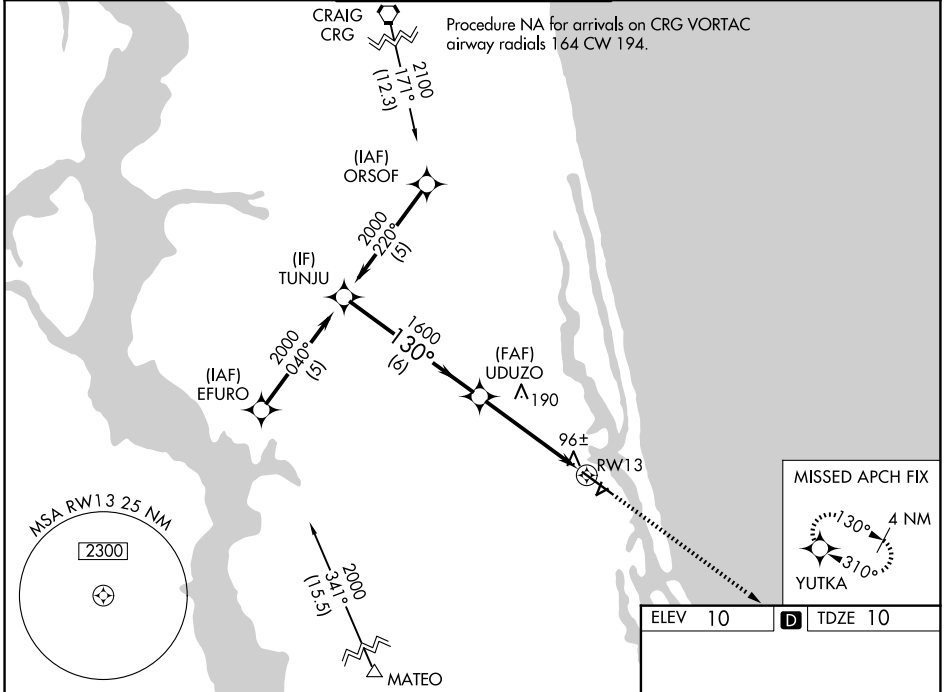

WAAS CH 77711 W13A	APP CRS 130°	Rwy Ldg TDZE Apt Elev	6144 10 10
--	------------------------	-----------------------------	---------------------------------------

RNAV (GPS) RWY 13

ST AUGUSTINE (SGJ)

RNP APCH

▼ Baro-VNAV NA when using Jacksonville NAS (Towers Fld) altimeter setting. For uncompensated Baro-VNAV systems, LNAV/VNAV NA below -15°C (5°F) or above 54°C (130°F). Rwy 13 helicopter visibility reduction below ¼ SM NA. When local altimeter setting not received, use Jacksonville NAS (Towers Fld) altimeter setting; increase all DA 57 feet and all MDA 60 feet. Increase LPV and LNAV/VNAV all Cats, LNAV Cat C and Circling Cat C/D visibility ¼ SM. Circling Rwy 2, 6 NA at night.

MISSED APPROACH: Climb to 2000 direct YUTKA and hold.

ATIS 119.625	JACKSONVILLE APP CON 120.75	ST AUGUSTINE TOWER ★ 127.625 (CTAF) 269.475	GND CON 121.175 251.125	UNICOM 122.95
------------------------	---------------------------------------	---	-----------------------------------	-------------------------

SE-3, 16 APR 2026 to 14 MAY 2026

SE-3, 16 APR 2026 to 14 MAY 2026