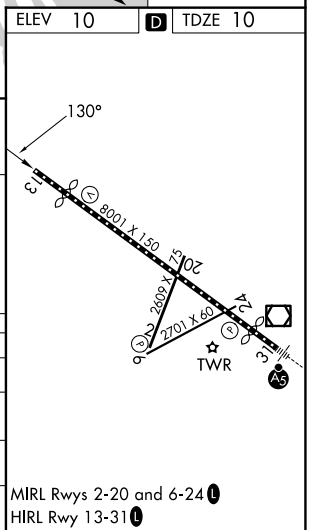

WAAS CH 77711 W13A	APP CRS 130°	Rwy Ldg TDZE Apt Elev	6144 10 10

RNAV (GPS) RWY 13

ST AUGUSTINE (SGJ)

RNP APCH

▼ Baro-VNAV NA when using Jacksonville NAS (Towers Fld) altimeter setting. For uncompensated Baro-VNAV systems, LNAV/VNAV NA below -15°C (5°F) or above 54°C (130°F). Rwy 13 helicopter visibility reduction below ¼ SM NA. When local altimeter setting not received, use Jacksonville NAS (Towers Fld) altimeter setting; increase all DA 57 feet and all MDA 60 feet. Increase LPV and LNAV/VNAV all Cats, LNAV Cat C and Circling Cat C/D visibility ¼ SM. Circling Rwy 2, 6 NA at night.

MISSED APPROACH: Climb to 2000 direct YUTKA and hold.

ATIS 119.625	JACKSONVILLE APP CON 120.75	ST AUGUSTINE TOWER ★ 127.625 (CTAF) 269.475	GND CON 121.175 251.125	UNICOM 122.95

SE-3, 16 APR 2026 to 14 MAY 2026

SE-3, 16 APR 2026 to 14 MAY 2026