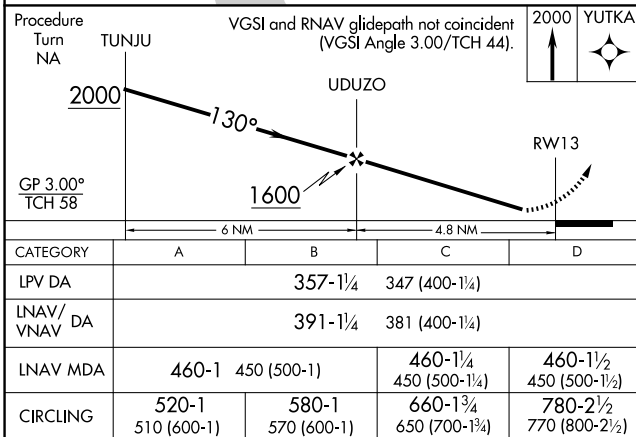

WAAS CH 77711 W13A	APP CRS 130°	Rwy Ldg TDZE Apt Elev	6144 10 10

RNAV (GPS) RWY 13

ST AUGUSTINE (SGJ)

RNP APCH

▼ Baro-VNAV NA when using Jacksonville NAS (Towers Fld) altimeter setting. For uncompensated Baro-VNAV systems, LNAV/VNAV NA below -15°C (5°F) or above 54°C (130°F). Rwy 13 helicopter visibility reduction below ¼ SM NA. When local altimeter setting not received, use Jacksonville NAS (Towers Fld) altimeter setting; increase all DA 57 feet and all MDA 60 feet. Increase LPV and LNAV/VNAV all Cats, LNAV Cat C and Circling Cat C/D visibility ¼ SM. Circling Rwy 2, 6 NA at night.

MISSED APPROACH: Climb to 2000 direct YUTKA and hold.

ATIS 119.625	JACKSONVILLE APP CON 120.75	ST AUGUSTINE TOWER ★ 127.625 (CTAF) 269.475	GND CON 121.175 251.125	UNICOM 122.95

SE-3, 16 APR 2026 to 14 MAY 2026

SE-3, 16 APR 2026 to 14 MAY 2026