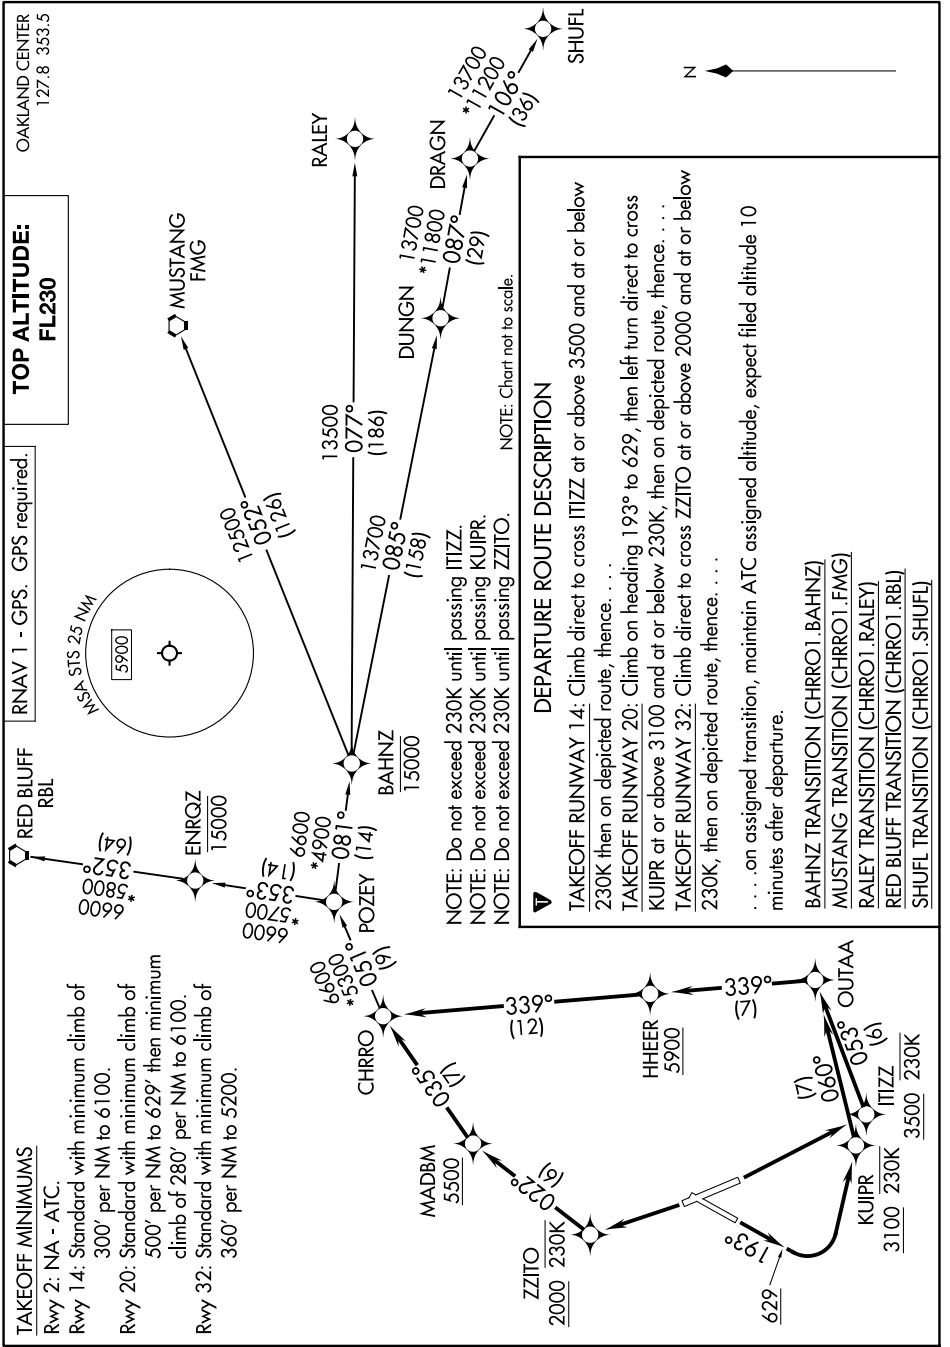

# CHRRO ONE DEPARTURE (RNAV)

SW-2, 16 APR 2026 to 14 MAY 2026

SW-2, 16 APR 2026 to 14 MAY 2026