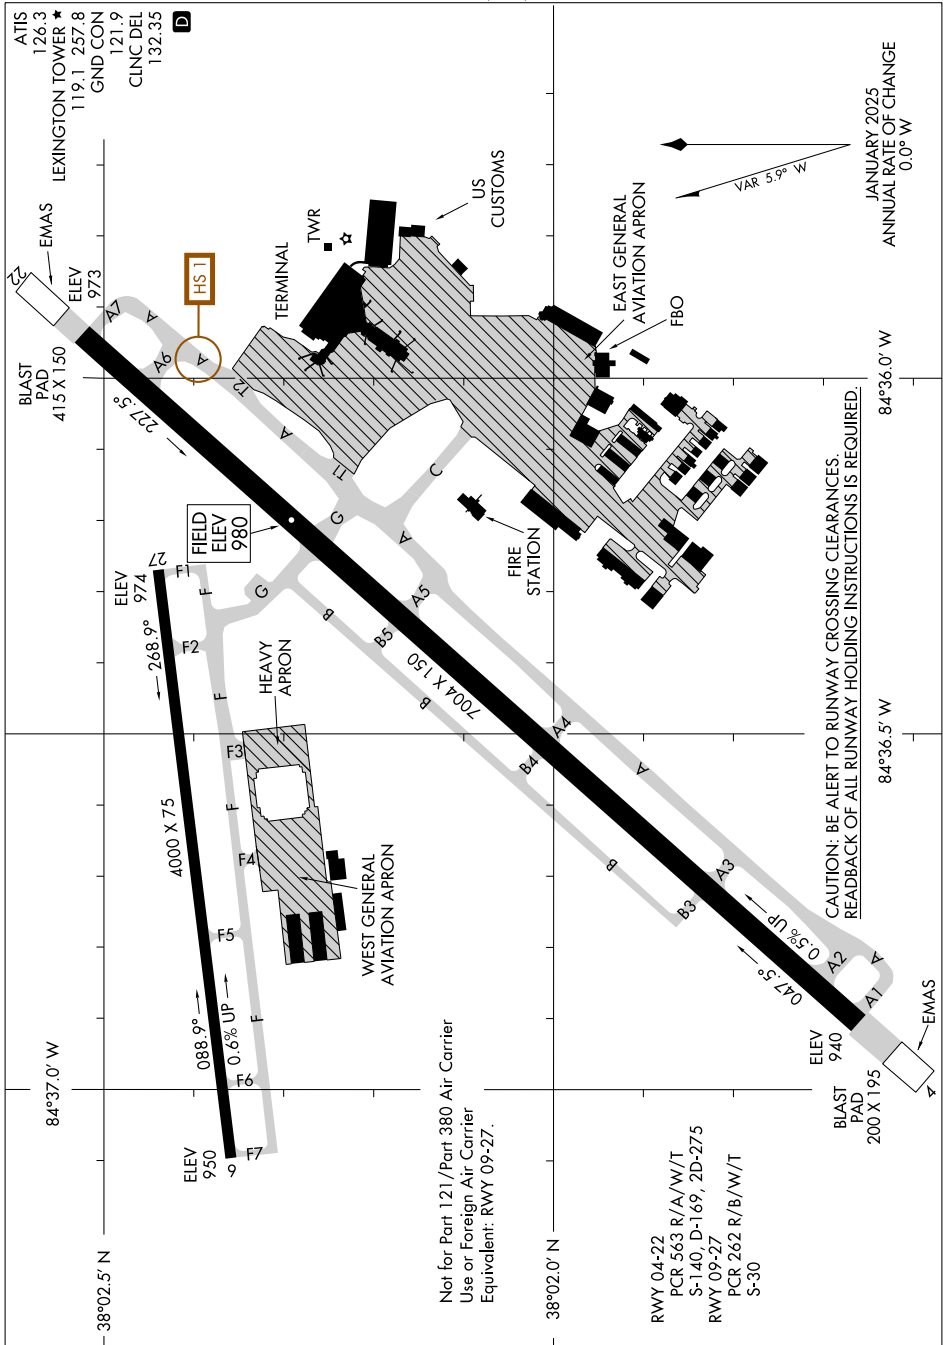

AIRPORT DIAGRAM

AL-697 (FAA)

BLUE GRASS (LEX)
LEXINGTON, KENTUCKY

SE-1, 16 APR 2026 to 14 MAY 2026

SE-1, 16 APR 2026 to 14 MAY 2026

AIRPORT DIAGRAM

LEXINGTON, KENTUCKY
BLUE GRASS (LEX)