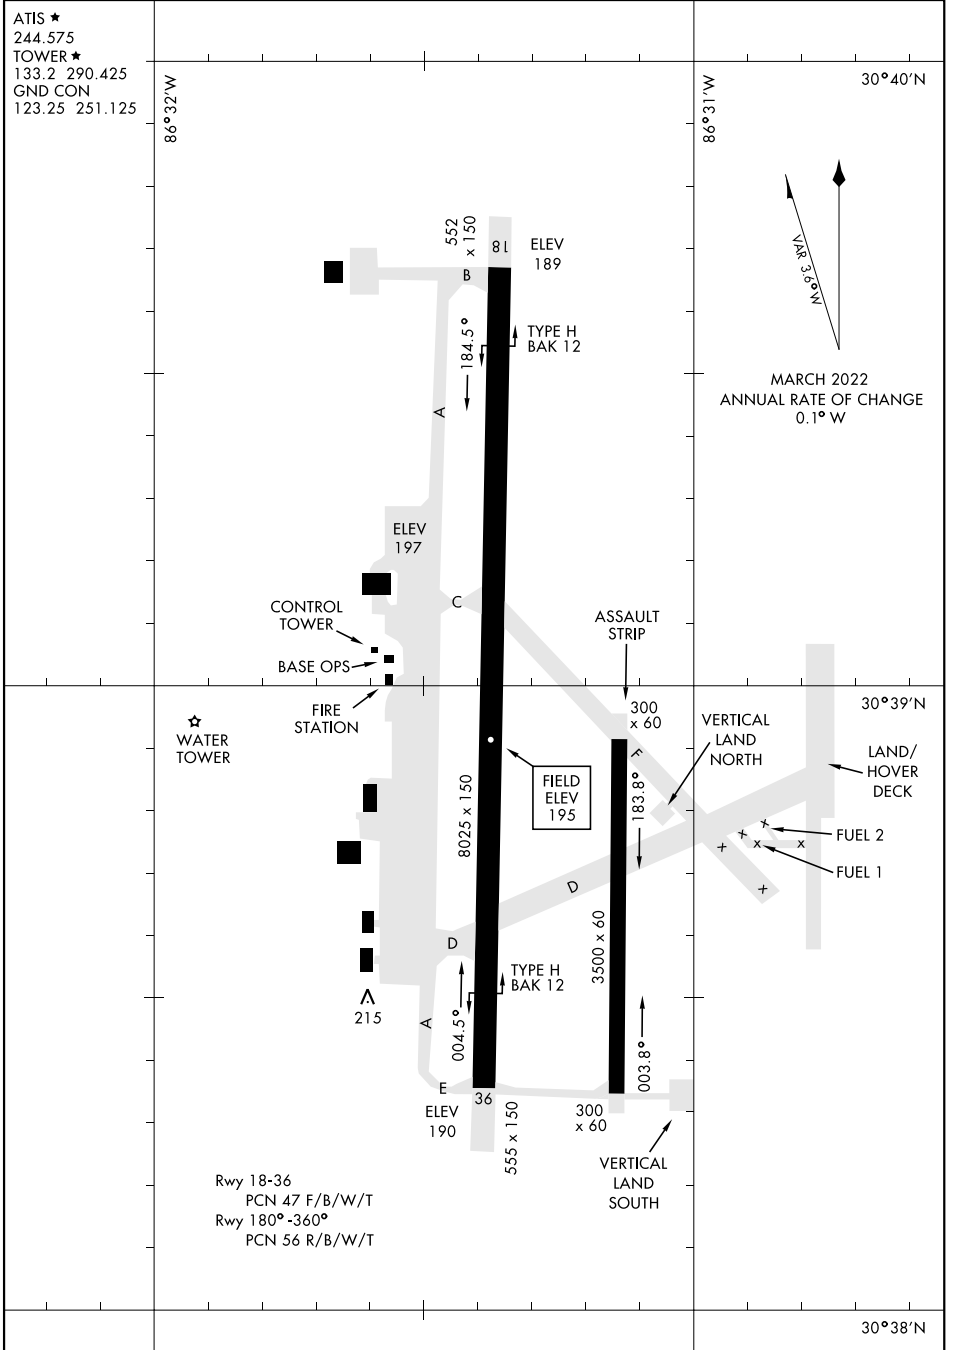

AIRPORT DIAGRAM

[USAF]

DUKE FLD (EGLIN AF AUX NR 3) (KEGI)

VALPARAISO, FLORIDA

ATIS ★
 244.575
 TOWER ★
 133.2 290.425
 GND CON
 123.25 251.125

86°32'W

86°31'W

30°40'N

MARCH 2022
 ANNUAL RATE OF CHANGE
 0.1° W

SE-3, 16 APR 2026 to 14 MAY 2026

SE-3, 16 APR 2026 to 14 MAY 2026

30°38'N

AIRPORT DIAGRAM

VALPARAISO, FLORIDA
DUKE FLD (EGLIN AF AUX NR 3) (KEGI)