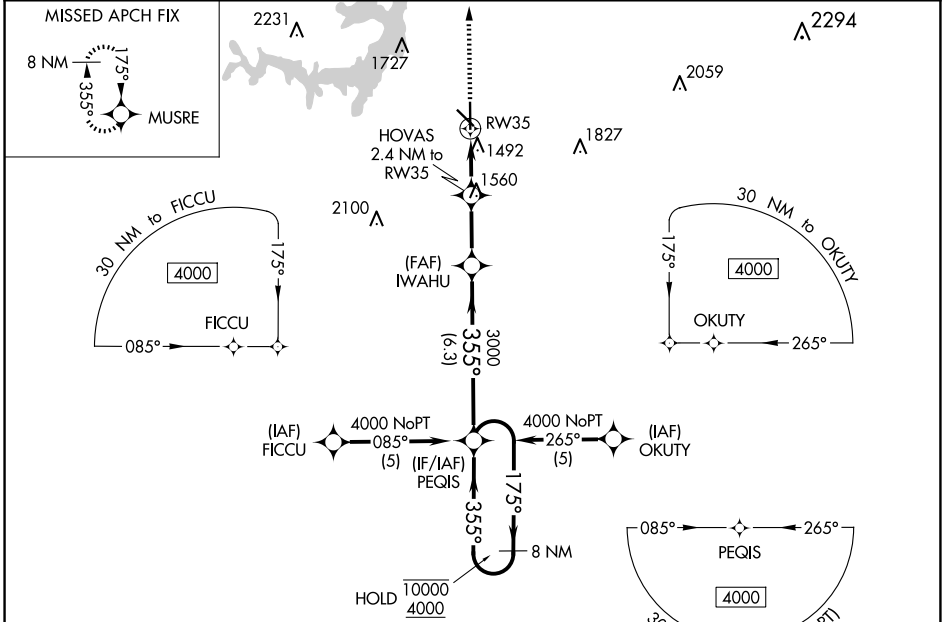

WAAS CH 77525 W35A	APP CRS 355°	Rwy Idg TDZE Apt Elev	5599 1386 1387
--	------------------------	-----------------------------	---

RNAV (GPS) RWY 35

BROWNWOOD RGNL (BWD)

RNP APCH. ▼ Rwy 35 helicopter visibility reduction below ¾ SM NA.		MISSED APPROACH: Climb to 4000 direct MUSRE and hold.
AWOS-3 118.325	FORT WORTH CENTER 127.45 290.3	UNICOM 122.8 (CTAF)

CATEGORY	A	B	C	D
LPV DA	1636-1 250 (300-1)			
LNAV MDA	1780-1	394 (400-1)	1780-1½ 394 (400-1½)	1780-1¼ 394 (400-1¼)

SC-3, 16 APR 2026 to 14 MAY 2026

SC-3, 16 APR 2026 to 14 MAY 2026