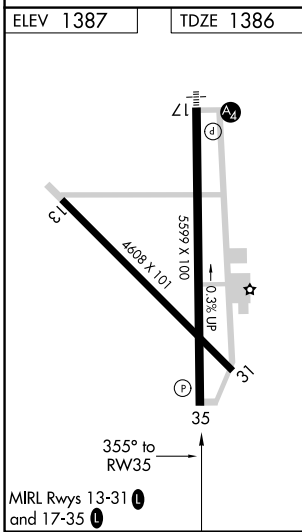

WAAS CH 77525 W35A	APP CRS 355°	Rwy Idg TDZE Apt Elev	5599 1386 1387
--	------------------------	-----------------------------	---

RNAV (GPS) RWY 35

BROWNWOOD RGNL (BWD)

RNP APCH. ▼ Rwy 35 helicopter visibility reduction below ¾ SM NA.		MISSED APPROACH: Climb to 4000 direct MUSRE and hold.
AWOS-3 118.325	FORT WORTH CENTER 127.45 290.3	UNICOM 122.8 (CTAF)

CATEGORY	A	B	C	D
LPV DA	1636-1 250 (300-1)			
LNAV MDA	1780-1	394 (400-1)	1780-1½ 394 (400-1½)	1780-1¼ 394 (400-1¼)

SC-3, 16 APR 2026 to 14 MAY 2026

SC-3, 16 APR 2026 to 14 MAY 2026