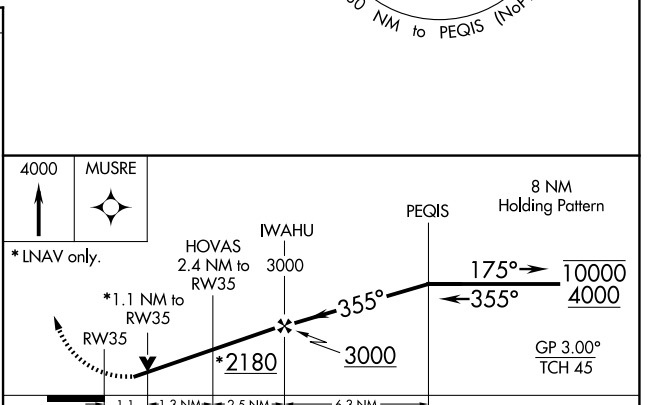

WAAS CH 77525 W35A	APP CRS 355°	Rwy Idg TDZE Apt Elev	5599 1386 1387
--	------------------------	-----------------------------	---

RNAV (GPS) RWY 35

BROWNWOOD RGNL (BWD)

RNP APCH. ▼ Rwy 35 helicopter visibility reduction below ¾ SM NA.		MISSED APPROACH: Climb to 4000 direct MUSRE and hold.
AWOS-3 118.325	FORT WORTH CENTER 127.45 290.3	UNICOM 122.8 (CTAF)

CATEGORY	A	B	C	D
LPV DA	1636-1 250 (300-1)			
LNAV MDA	1780-1	394 (400-1)	1780-1½ 394 (400-1½)	1780-1¼ 394 (400-1¼)

SC-3, 16 APR 2026 to 14 MAY 2026

SC-3, 16 APR 2026 to 14 MAY 2026