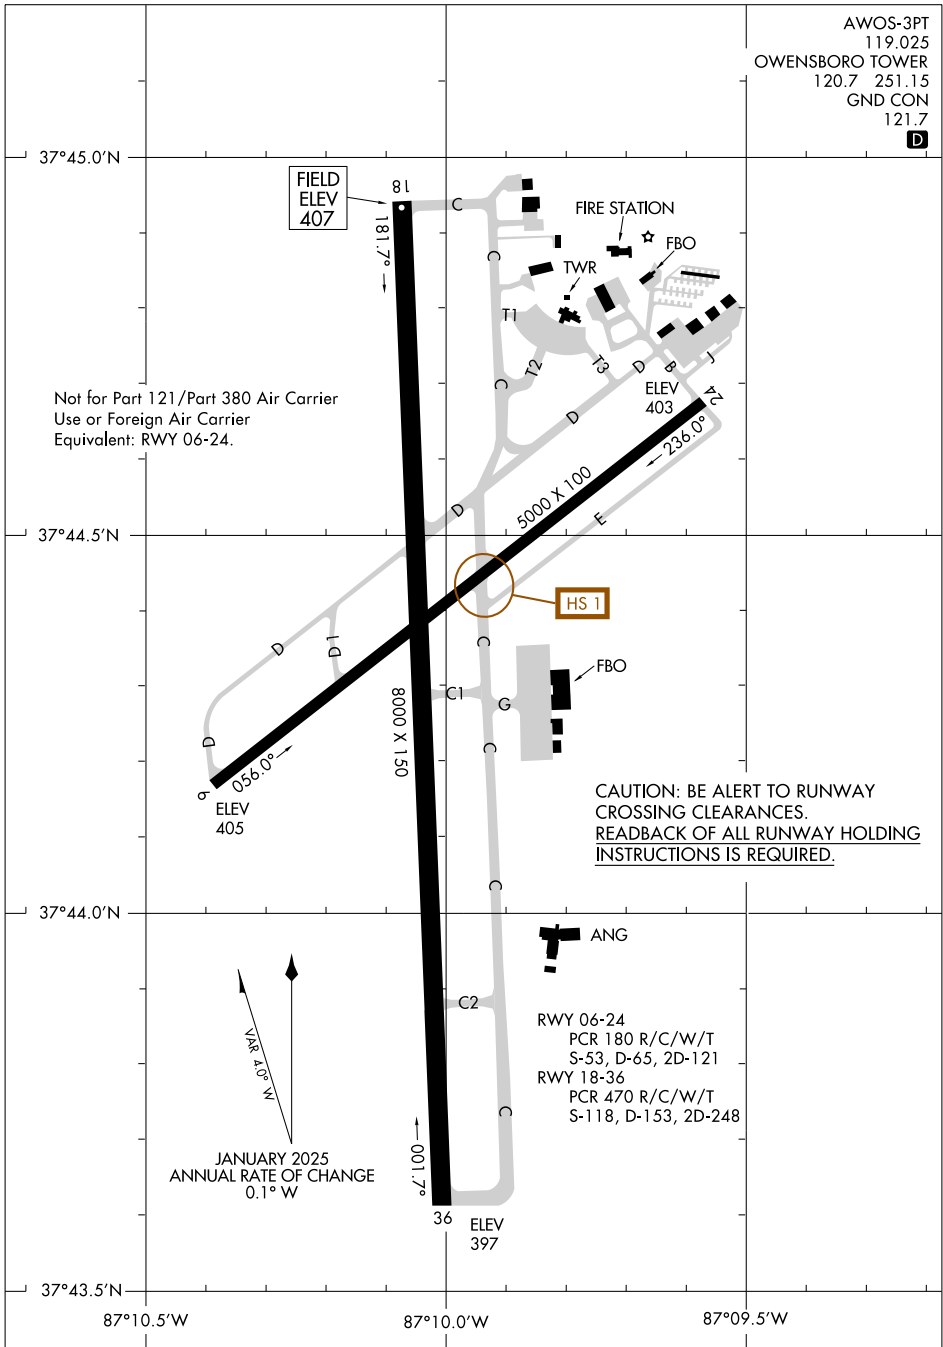

AIRPORT DIAGRAM

OWENSBORO/DAVISS COUNTY RGNL (OWB)
AL-707 (FAA) OWENSBORO, KENTUCKY

AWOS-3PT
119.025
OWENSBORO TOWER
120.7 251.15
GND CON
121.7
D

Not for Part 121/Part 380 Air Carrier
Use or Foreign Air Carrier
Equivalent: RWY 06-24.

SE-1, 16 APR 2026 to 14 MAY 2026

SE-1, 16 APR 2026 to 14 MAY 2026

AIRPORT DIAGRAM

OWENSBORO, KENTUCKY
OWENSBORO/DAVISS COUNTY RGNL (OWB)