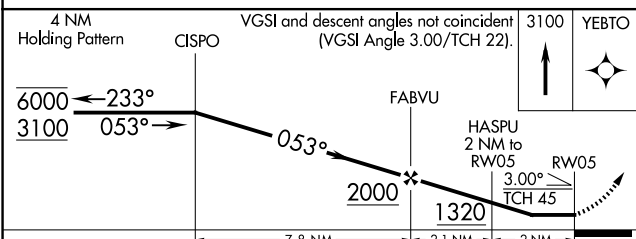

WAAS CH 45829 W05A	APP CRS 053°	Rwy Ldg TDZE Apt Elev	6100 645 651
--	------------------------	-----------------------------	---

RNAV (GPS) RWY 5

MIDDLETOWN RGNL/HOOK FLD (MWO)

RNP APCH.		MISSED APPROACH: Climb to 3100 direct YEBTO and hold.
AWOS-3PT 120.025		COLUMBUS APP CON 118.85 269.275
		UNICOM 123.0 (CTAF) 0

ELEV	651	TDZE	645
------	-----	------	-----

CATEGORY	A	B	C	D
LP MDA	1140-1	495 (500-1)	1140-1 ³ / ₈	495 (500-1 ³ / ₈)
LNVA MDA	1200-1	555 (600-1)	1200-1 ⁵ / ₈	555 (600-1 ⁵ / ₈)
CIRCLING	1380-1	729 (800-1)	1720-3 1069 (1100-3)	1840-3 1189 (1200-3)