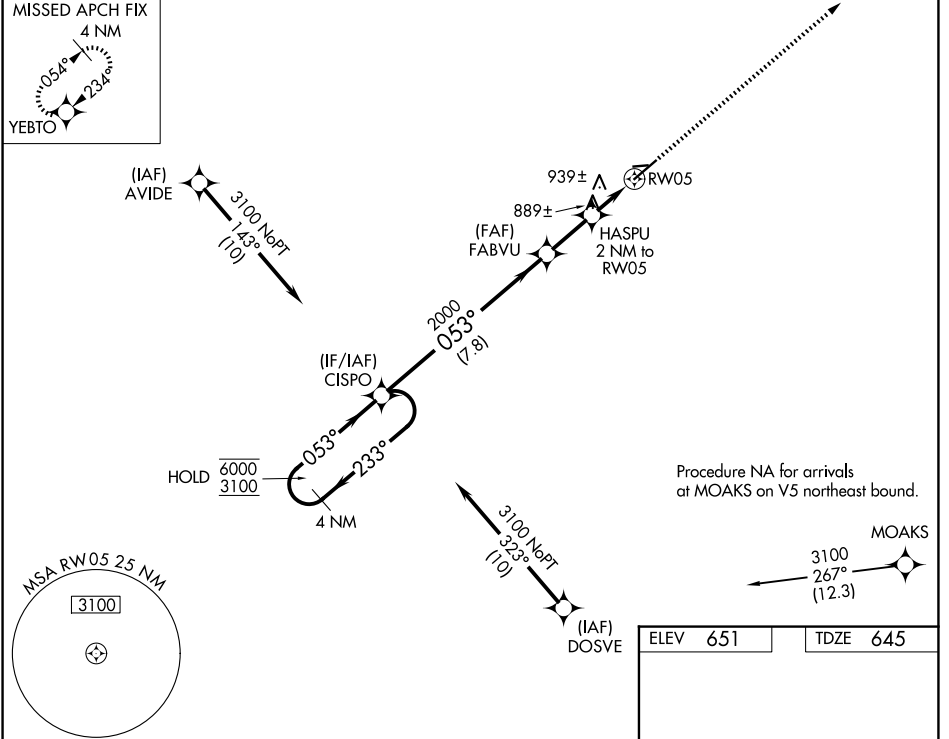

WAAS CH 45829 W05A	APP CRS 053°	Rwy Ldg TDZE Apt Elev	6100 645 651
--	------------------------	-----------------------------	---

RNAV (GPS) RWY 5

MIDDLETOWN RGNL/HOOK FLD (MWO)

RNP APCH.		MISSED APPROACH: Climb to 3100 direct YEBTO and hold.
AWOS-3PT 120.025		COLUMBUS APP CON 118.85 269.275
		UNICOM 123.0 (CTAF) 0

ELEV	651	TDZE	645
------	-----	------	-----

CATEGORY	A	B	C	D
LP MDA	1140-1	495 (500-1)	1140-1 ³ / ₈	495 (500-1 ³ / ₈)
LNVA MDA	1200-1	555 (600-1)	1200-1 ⁵ / ₈	555 (600-1 ⁵ / ₈)
CIRCLING	1380-1	729 (800-1)	1720-3 1069 (1100-3)	1840-3 1189 (1200-3)

EC-2, 16 APR 2026 to 14 MAY 2026

EC-2, 16 APR 2026 to 14 MAY 2026