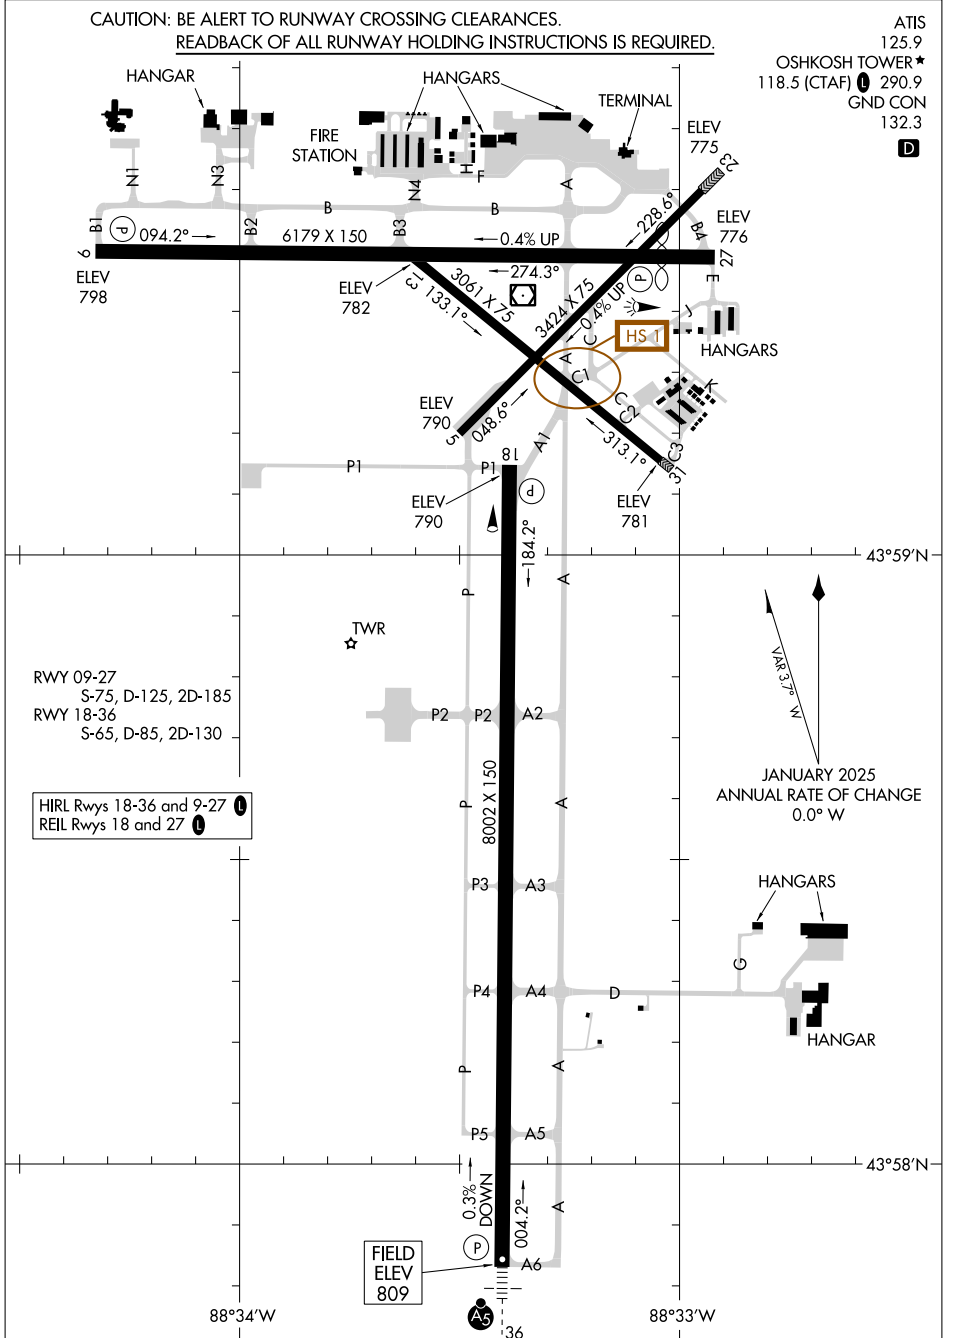

26078

AIRPORT DIAGRAM

AL-730 (FAA)

WITTMAN RGNL (OSH)
OSHKOSH, WISCONSIN

CAUTION: BE ALERT TO RUNWAY CROSSING CLEARANCES.
READBACK OF ALL RUNWAY HOLDING INSTRUCTIONS IS REQUIRED.

ATIS 125.9
OSHKOSH TOWER ★ 118.5 (CTAF) 290.9
GND CON 132.3
D

EC-3, 16 APR 2026 to 14 MAY 2026

EC-3, 16 APR 2026 to 14 MAY 2026

AIRPORT DIAGRAM

26078

OSHKOSH, WISCONSIN
WITTMAN RGNL (OSH)