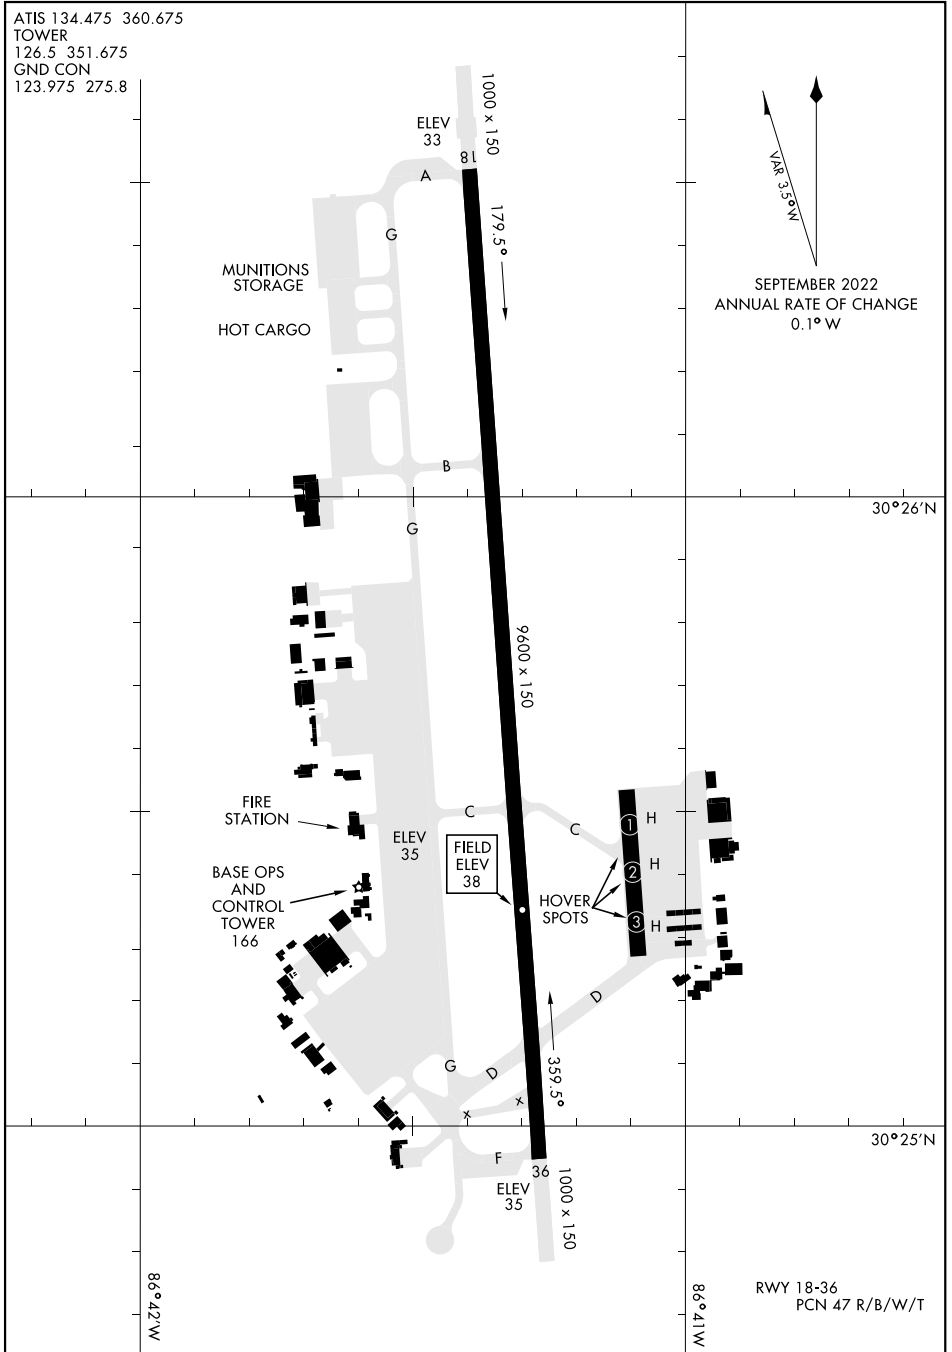

# AIRPORT DIAGRAM

[USAF]

HURLBURT FLD (KHRT)

MARY ESTHER, FLORIDA

ATIS 134.475 360.675  
 TOWER  
 126.5 351.675  
 GND CON  
 123.975 275.8

SEPTEMBER 2022  
 ANNUAL RATE OF CHANGE  
 0.1° W

SE-3, 16 APR 2026 to 14 MAY 2026

SE-3, 16 APR 2026 to 14 MAY 2026

# AIRPORT DIAGRAM

MARY ESTHER, FLORIDA

HURLBURT FLD (KHRT)

RWY 18-36  
 PCN 47 R/B/W/T