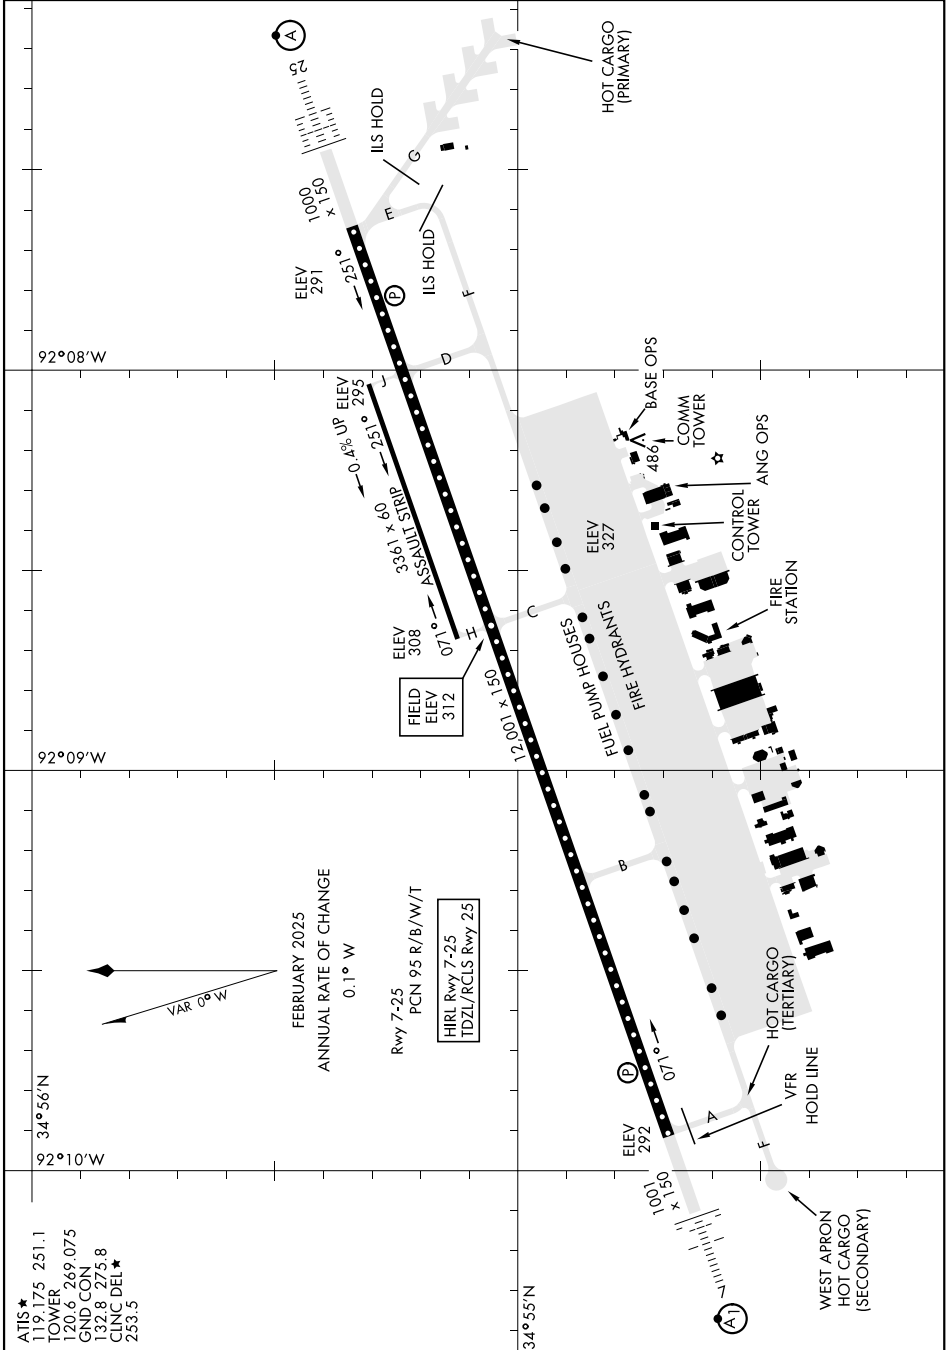

AIRPORT DIAGRAM

LITTLE ROCK AFB (KLRF)

JACKSONVILLE, ARKANSAS

[USAF]

SC-1, 16 APR 2026 to 14 MAY 2026

FEBRUARY 2025
 ANNUAL RATE OF CHANGE
 0.1° W
 VAR 0° W
 Rwy 7-25
 PCN 95 R/B/W/T
 HIRL Rwy 7-25
 TDZL/RCLS Rwy 25

ATIS *
 175 251.1
 TOWER
 120.6 069.075
 GND CON
 132.8 275.8
 CLNC DEL *
 253.5

AIRPORT DIAGRAM

JACKSONVILLE, ARKANSAS

LITTLE ROCK AFB (KLRF)

SC-1, 16 APR 2026 to 14 MAY 2026