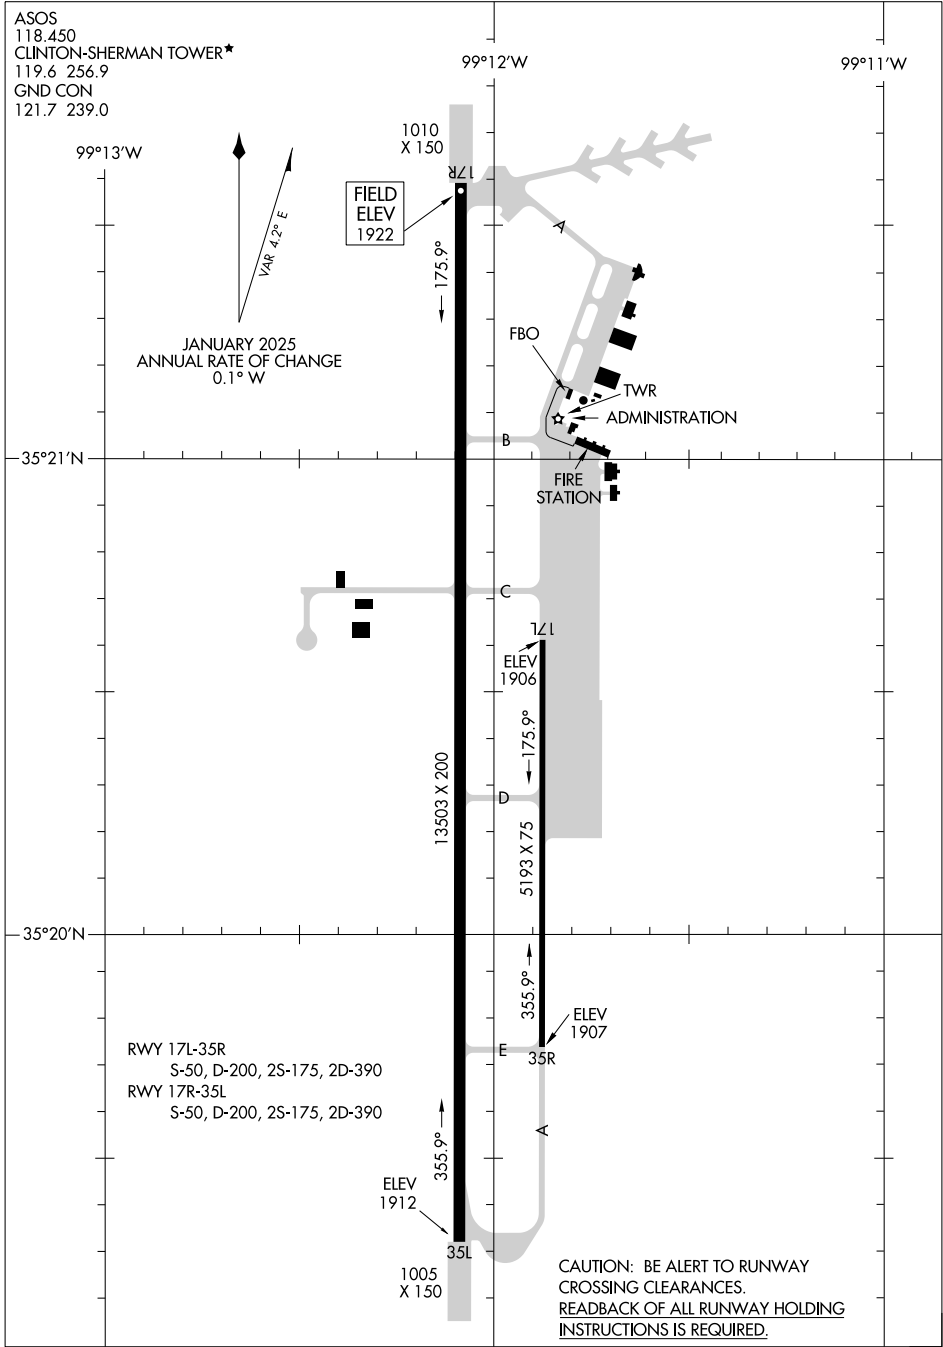

25163

AIRPORT DIAGRAM

CLINTON/SHERMAN (CSM)
BURNS FLAT, OKLAHOMA

AL-778 (FAA)

ASOS
118.450
CLINTON-SHERMAN TOWER*
119.6 256.9
GND CON
121.7 239.0

SC-1, 16 APR 2026 to 14 MAY 2026

SC-1, 16 APR 2026 to 14 MAY 2026

AIRPORT DIAGRAM

25163

BURNS FLAT, OKLAHOMA
CLINTON/SHERMAN (CSM)