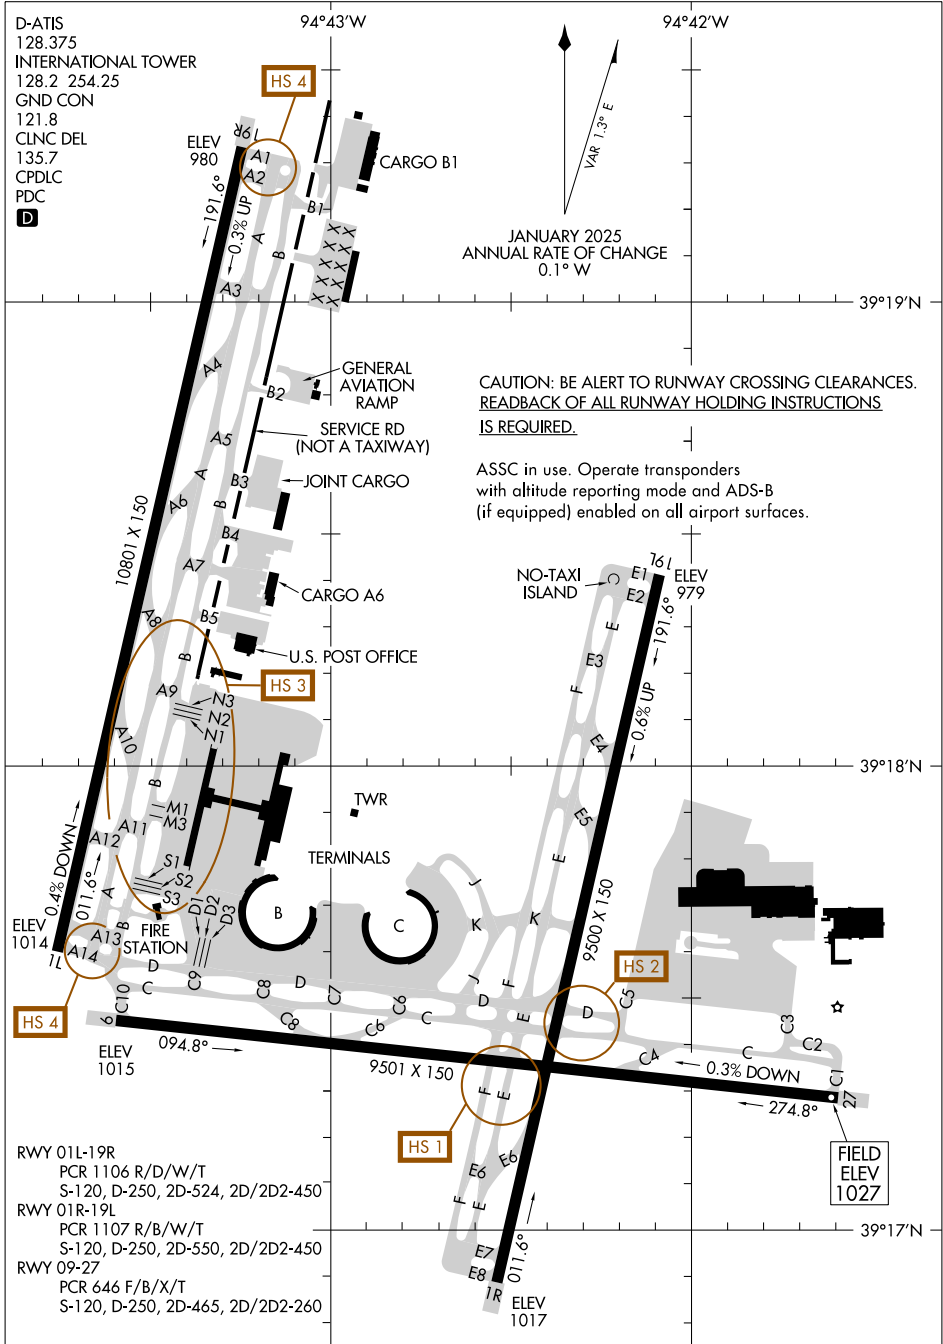

26078

# AIRPORT DIAGRAM

KANSAS CITY INTL (MCI)  
KANSAS CITY, MISSOURI

AL-780 (FAA)

# AIRPORT DIAGRAM

26078

KANSAS CITY, MISSOURI  
KANSAS CITY INTL (MCI)

NC-3, 16 APR 2026 to 14 MAY 2026