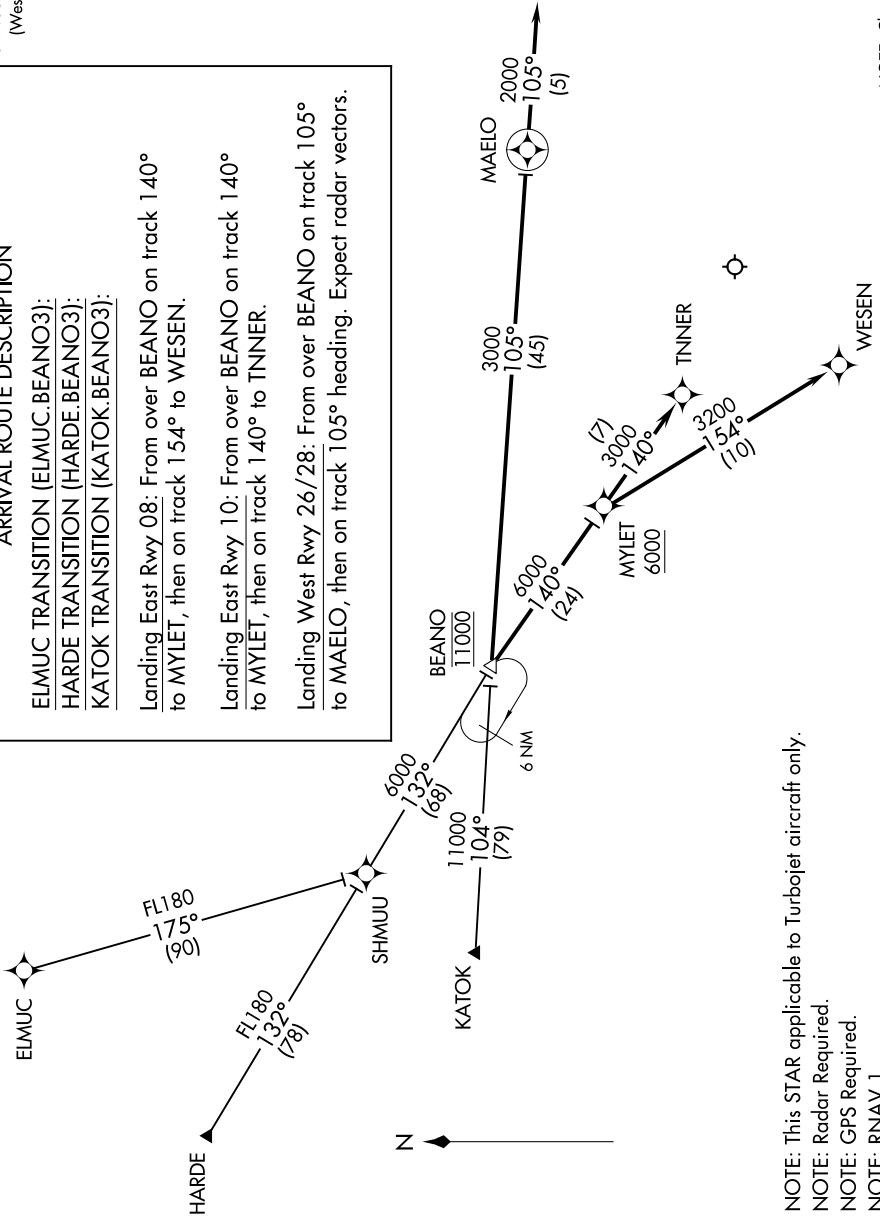

BEANO THREE ARRIVAL (RNAV)

SE-3, 16 APR 2026 to 14 MAY 2026

SAN JUAN APP CON
(West & Southwest)
119.4 269.2
(North & East)
120.9 290.2
D-ATIS
125.8

ARRIVAL ROUTE DESCRIPTION

- ELMUC TRANSITION (ELMUC.BEANO3):
- HARDE TRANSITION (HARDE.BEANO3):
- KATOK TRANSITION (KATOK.BEANO3):

Landing East Rwy 08: From over BEANO on track 140° to MYLET, then on track 154° to WESEN.

Landing East Rwy 10: From over BEANO on track 140° to MYLET, then on track 140° to TNNER.

Landing West Rwy 26/28: From over BEANO on track 105° to MAELO, then on track 105° heading. Expect radar vectors.

- NOTE: This STAR applicable to Turbojet aircraft only.
- NOTE: Radar Required.
- NOTE: GPS Required.
- NOTE: RNAV 1.

NOTE: Chart not to scale.

BEANO THREE ARRIVAL (RNAV)

SE-3, 16 APR 2026 to 14 MAY 2026