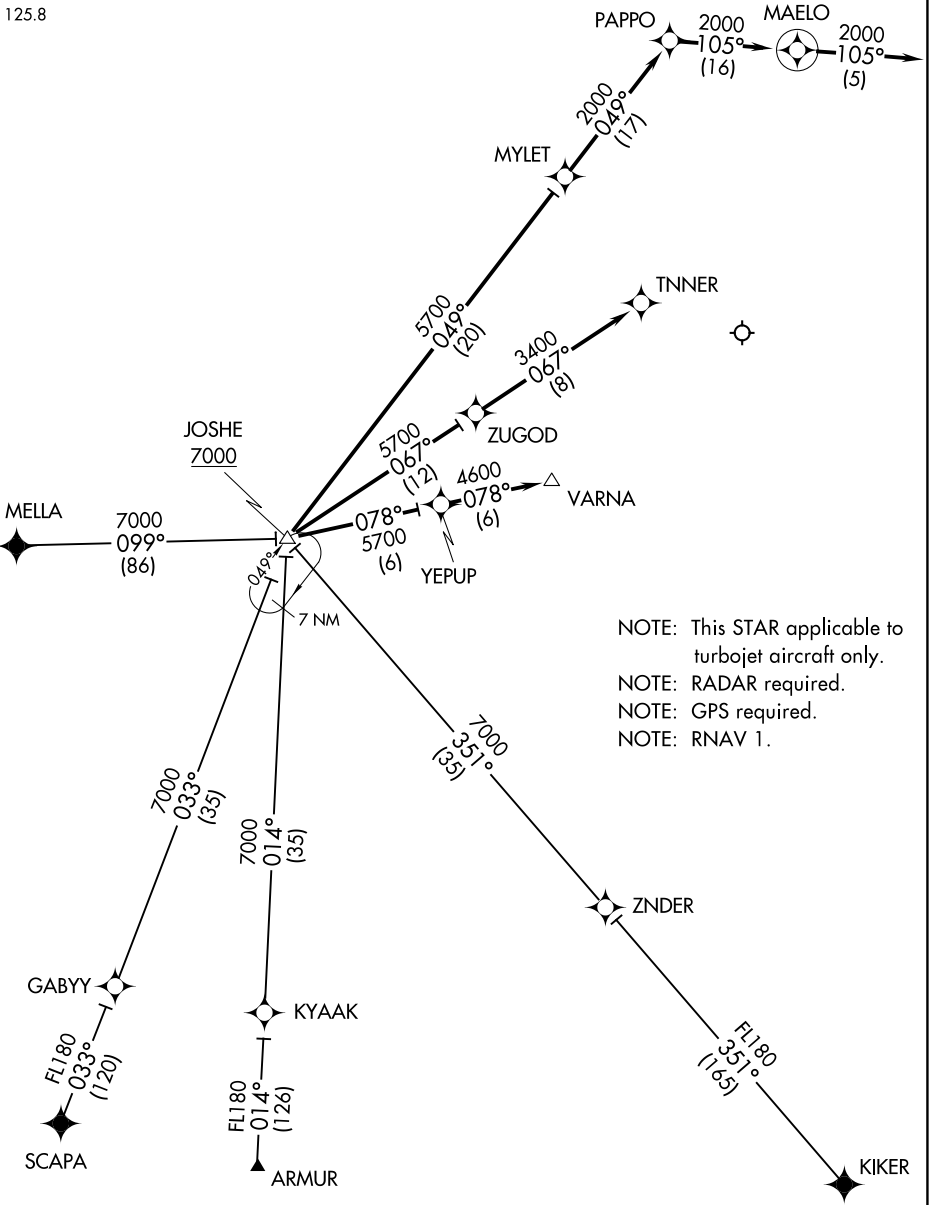

(JOSHE.JOSHE3) 26078

AL-784 (FAA)

LUIS MUNOZ MARIN INTL
SAN JUAN, PUERTO RICO

JOSHE THREE ARRIVAL (RNAV)

SAN JUAN APP CON
119.4 269.2 (W & SW)
120.9 290.2 (N & E)
D-ATIS
125.8

NOTE: This STAR applicable to turbojet aircraft only.
 NOTE: RADAR required.
 NOTE: GPS required.
 NOTE: RNAV 1.

NOTE: Chart not to scale.

(CONTINUED ON FOLLOWING PAGE)

JOSHE THREE ARRIVAL (RNAV)

SAN JUAN, PUERTO RICO
LUIS MUNOZ MARIN INTL

(JOSHE.JOSHE3) 18NOV10

SE-3, 16 APR 2026 to 14 MAY 2026

SE-3, 16 APR 2026 to 14 MAY 2026

JOSHE THREE ARRIVAL (RNAV)

ARRIVAL ROUTE DESCRIPTION

ARMUR TRANSITION (ARMUR.JOSHE3):

KIKER TRANSITION (KIKER.JOSHE3):

MELLA TRANSITION (MELLA.JOSHE3):

SCAPA TRANSITION (SCAPA.JOSHE3):

LANDING EAST RWY 8: From over JOSHE on track 078° to YEPUP, then on track 078° to VARNA.

LANDING EAST RWY 10: From over JOSHE on track 067° to ZUGOD, then on track 067° track to TNNER.

LANDING WEST RWYS 26/28: From over JOSHE on track 049° to MYLET, then on track 049° to PAPPO, then on track 105° to MAELO, then on heading 105°. Expect RADAR vectors to final approach course.