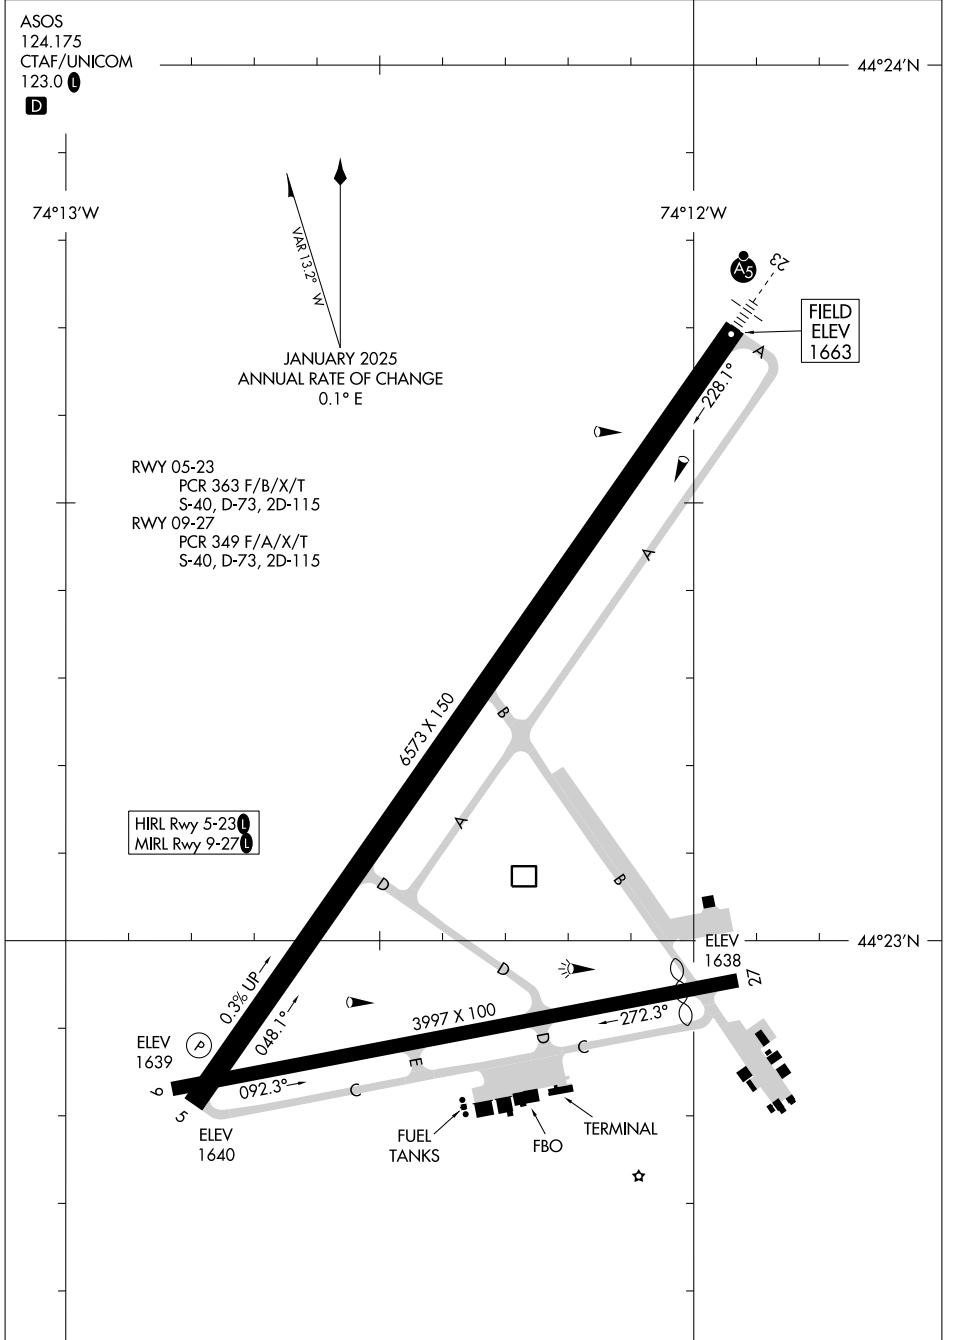

25219

AIRPORT DIAGRAM

AL-806 (FAA)

ADIRONDACK RGNL (SLK)
SARANAC LAKE, NEW YORK

AIRPORT DIAGRAM

25219

SARANAC LAKE, NEW YORK
ADIRONDACK RGNL (SLK)