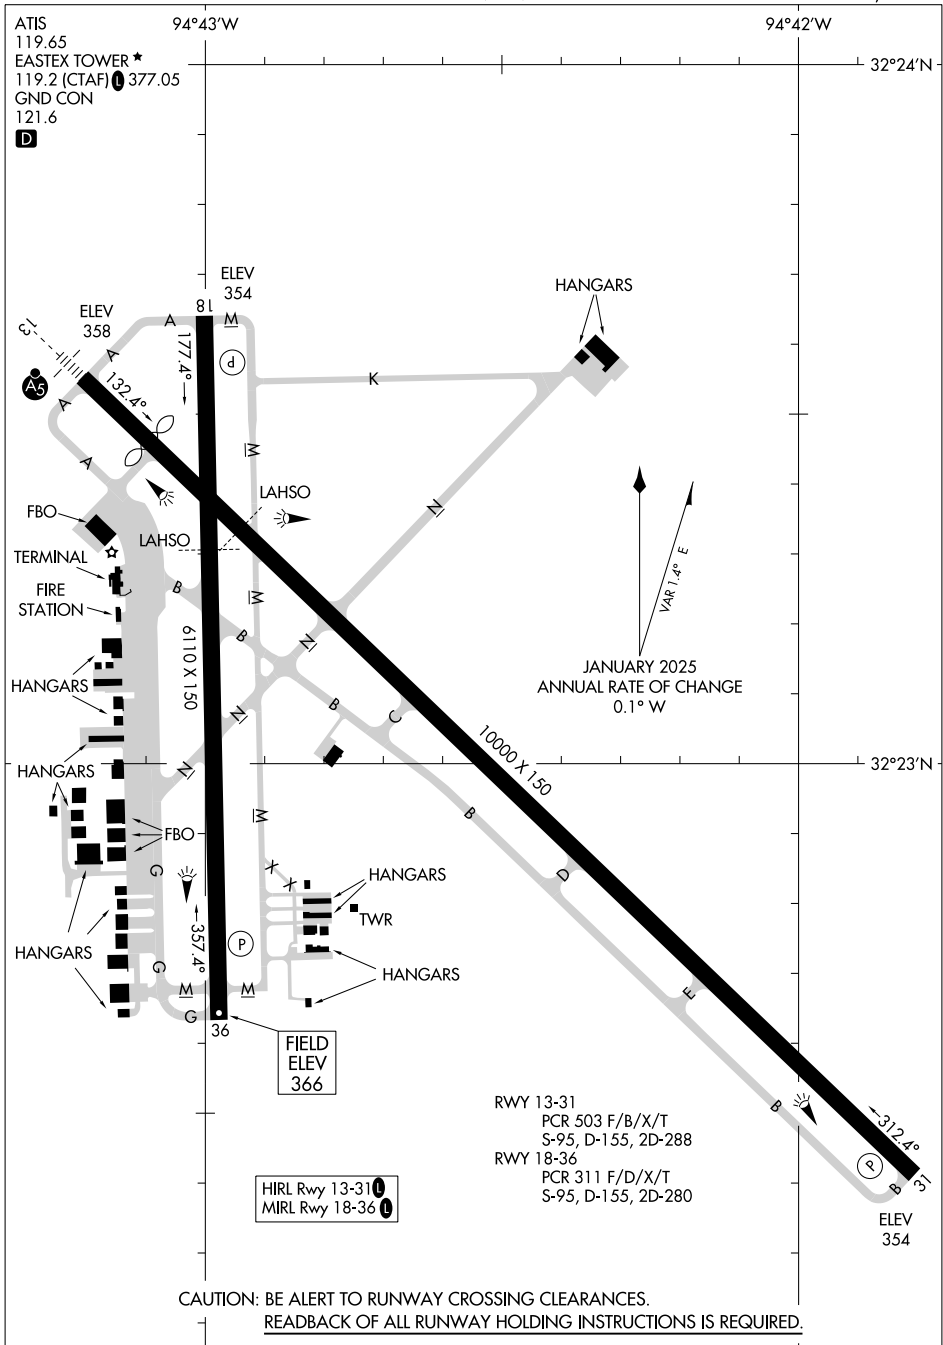

26022

AIRPORT DIAGRAM

AL-807 (FAA)

EAST TEXAS RGNL (GGG)
LONGVIEW, TEXAS

SC-2, 16 APR 2026 to 14 MAY 2026

SC-2, 16 APR 2026 to 14 MAY 2026

AIRPORT DIAGRAM

26022

LONGVIEW, TEXAS
EAST TEXAS RGNL (GGG)