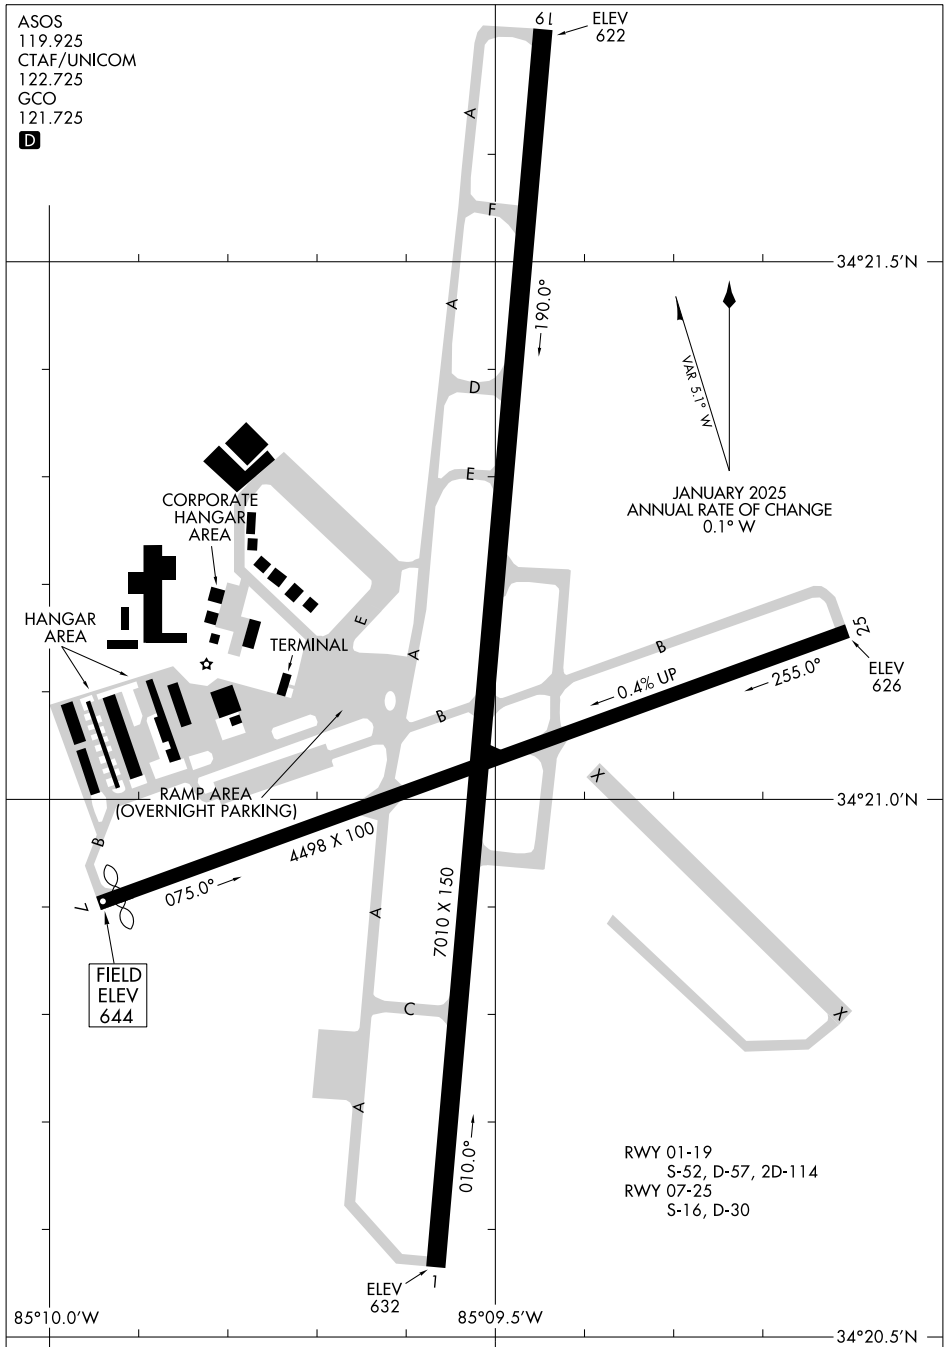

25275

AIRPORT DIAGRAM

RICHARD B RUSSELL RGNL - J H TOWERS FLD (R.M.G)

AL-855 (FAA)

ROME, GEORGIA

ASOS
119.925
CTAF/UNICOM
122.725
GCO
121.725

D

SE-4, 16 APR 2026 to 14 MAY 2026

SE-4, 16 APR 2026 to 14 MAY 2026

AIRPORT DIAGRAM

25275

RICHARD B RUSSELL RGNL - J H TOWERS FLD (R.M.G)

ROME, GEORGIA