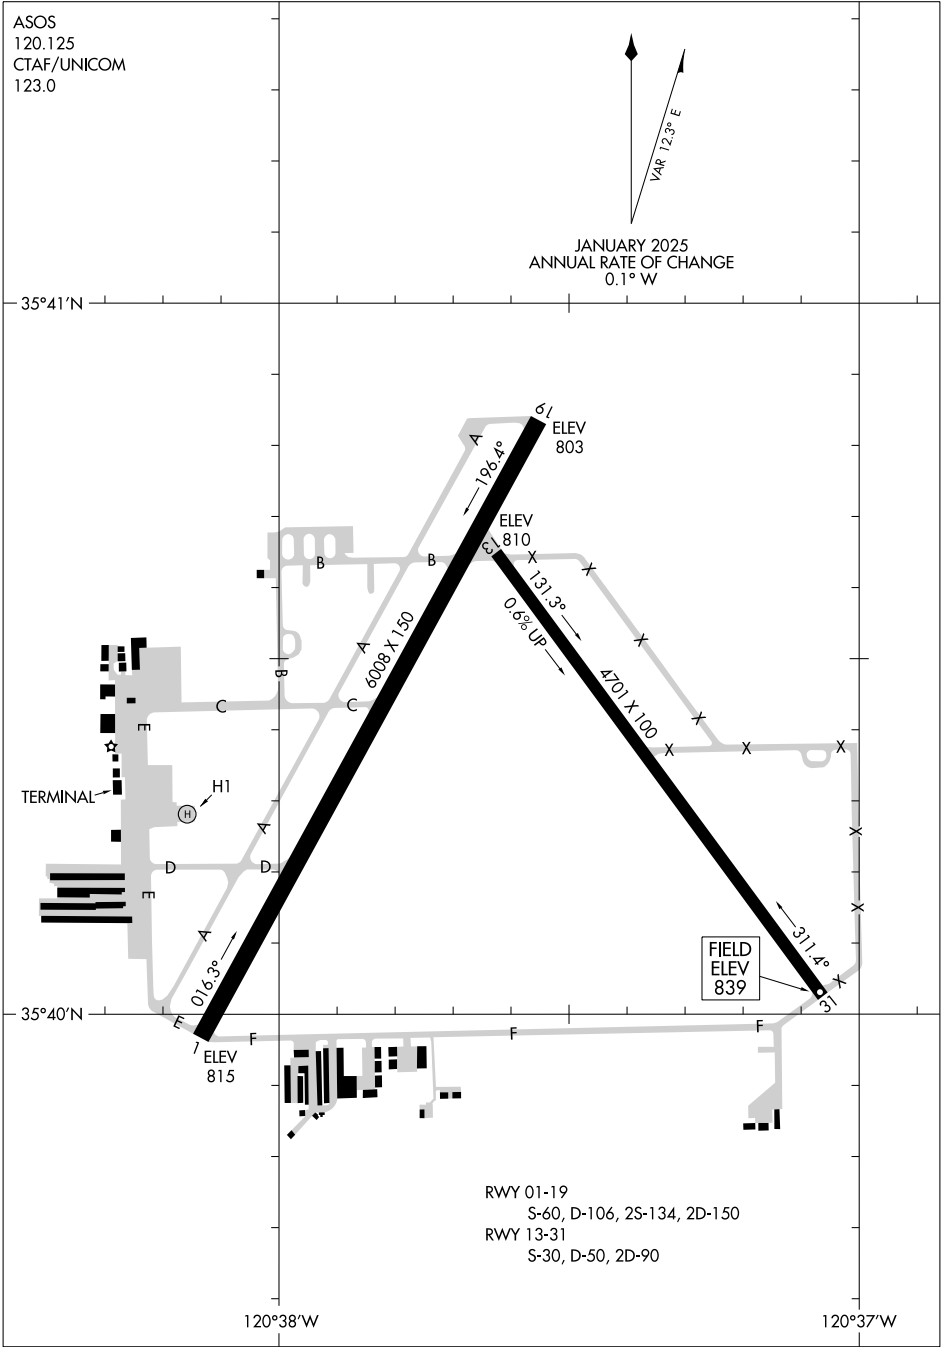

25219

AIRPORT DIAGRAM

AL-858 (FAA)

PASO ROBLES MUNI (P.R.B)
PASO ROBLES, CALIFORNIA

ASOS
120.125
CTAF/UNICOM
123.0

SW-3, 16 APR 2026 to 14 MAY 2026

SW-3, 16 APR 2026 to 14 MAY 2026

RWY 01-19
S-60, D-106, 2S-134, 2D-150
RWY 13-31
S-30, D-50, 2D-90

AIRPORT DIAGRAM

25219

PASO ROBLES, CALIFORNIA
PASO ROBLES MUNI (P.R.B)