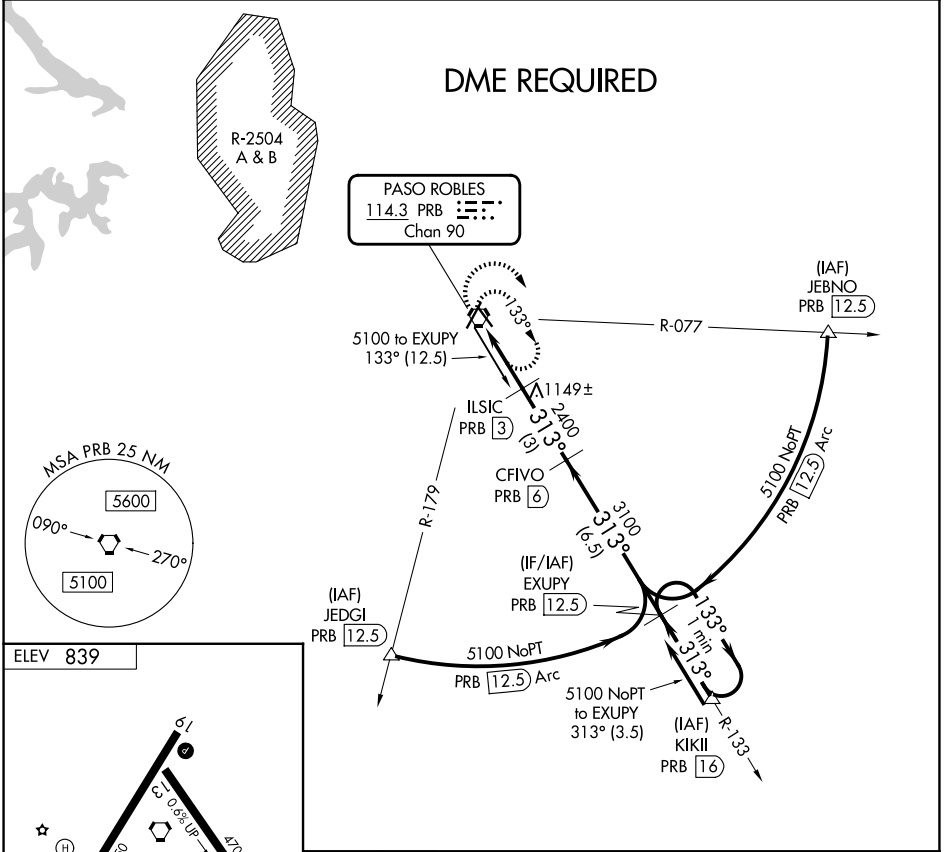

VOR-B
PASO ROBLES MUNI (PRB)

| | |
|------------------------------------|---|
| ▽ ▲ DME required. | MISSED APPROACH: Climbing right turn to 4700 in PRB VORTAC holding pattern, continue climb-in hold to 4700. |
|------------------------------------|---|

| | | |
|------------------------|--------------------------------------|---------------------------------|
| ASOS 120.125 | OAKLAND CENTER 128.7 307.0 | UNICOM 123.0 (CTAF) 0 |
|------------------------|--------------------------------------|---------------------------------|

REIL Rwy 19
MIRL Rwy 13-31 **0**
HIRL Rwy 1-19 **0**

| CATEGORY | A | B | C | D |
|----------|--------|-------------|-----------------------|-----------------------|
| CIRCLING | 1560-1 | 721 (800-1) | 1560-2 721 (800-2) | 1720-3 881 (900-3) |

SW-3, 16 APR 2026 to 14 MAY 2026

SW-3, 16 APR 2026 to 14 MAY 2026