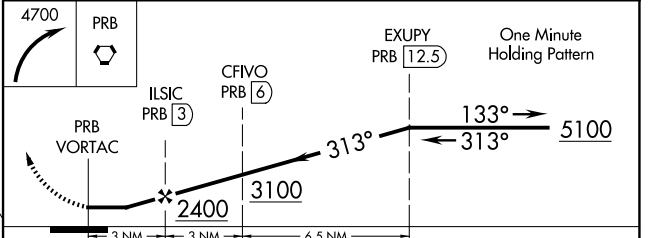

VORTAC PRB 114.3 Chan 90	APP CRS 313°	Rwy Ldg TDZE Apt Elev	N/A N/A 839

VOR-B
PASO ROBLES MUNI (PRB)

▽ ▲ DME required.	MISSED APPROACH: Climbing right turn to 4700 in PRB VORTAC holding pattern, continue climb-in hold to 4700.

ASOS 120.125	OAKLAND CENTER 128.7 307.0	UNICOM 123.0 (CTAF) 0

REIL Rwy 19
MIRL Rwy 13-31 **0**
HIRL Rwy 1-19 **0**

CATEGORY	A	B	C	D
CIRCLING	1560-1	721 (800-1)	1560-2 721 (800-2)	1720-3 881 (900-3)

SW-3, 16 APR 2026 to 14 MAY 2026

SW-3, 16 APR 2026 to 14 MAY 2026