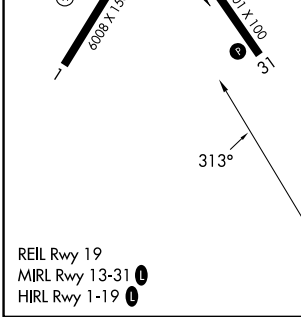

VORTAC PRB 114.3 Chan 90	APP CRS 313°	Rwy Ldg TDZE Apt Elev	N/A N/A 839

VOR-B
PASO ROBLES MUNI (PRB)

▽ ▲ DME required.	MISSED APPROACH: Climbing right turn to 4700 in PRB VORTAC holding pattern, continue climb-in hold to 4700.

ASOS 120.125	OAKLAND CENTER 128.7 307.0	UNICOM 123.0 (CTAF) 0

REIL Rwy 19
MIRL Rwy 13-31 **0**
HIRL Rwy 1-19 **0**

CATEGORY	A	B	C	D
CIRCLING	1560-1	721 (800-1)	1560-2 721 (800-2)	1720-3 881 (900-3)

SW-3, 16 APR 2026 to 14 MAY 2026

SW-3, 16 APR 2026 to 14 MAY 2026