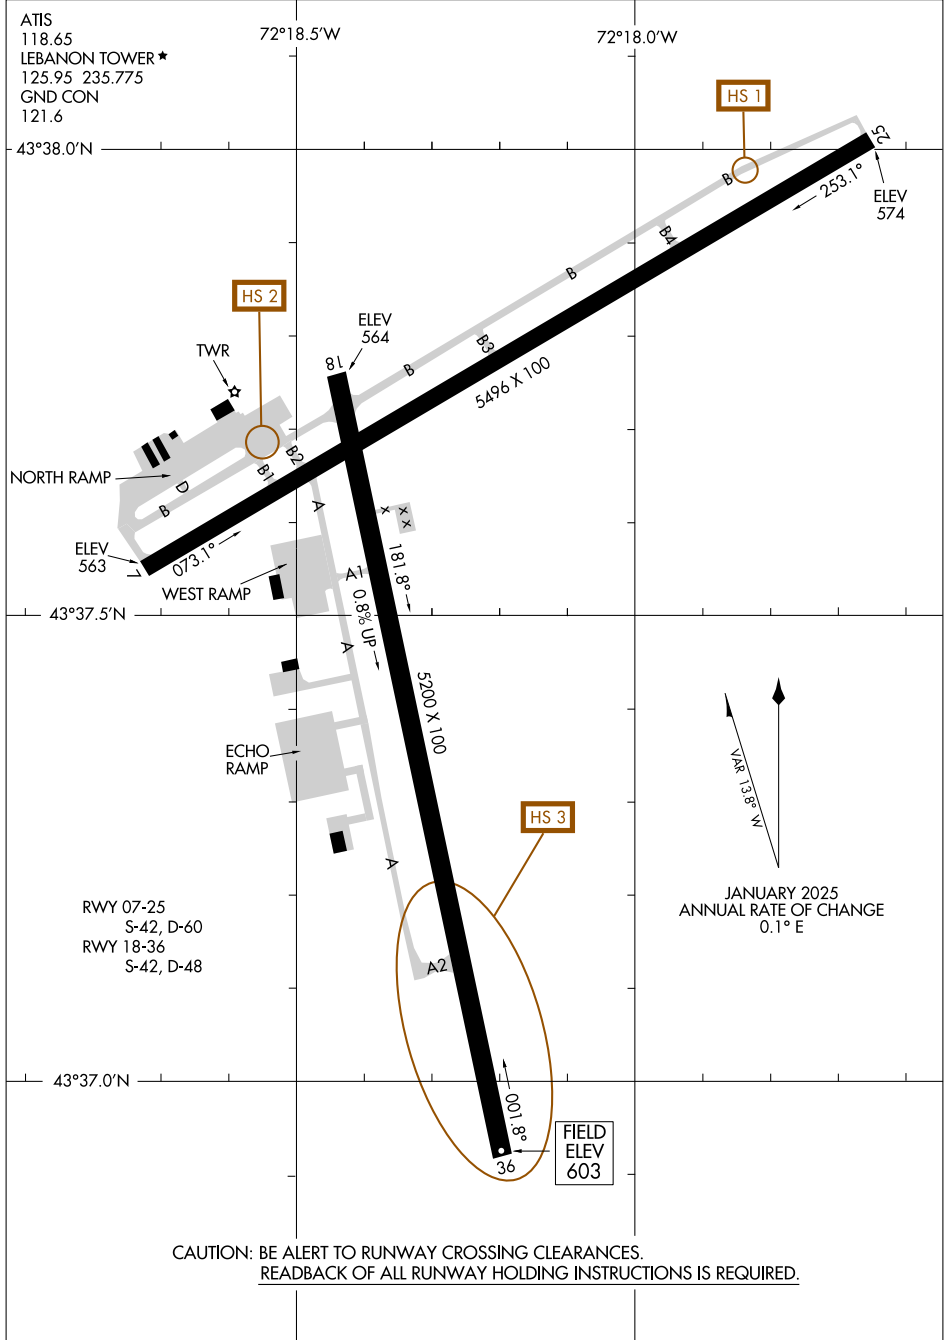

25331

AIRPORT DIAGRAM

AL-859 (FAA)

LEBANON MUNI (L^EB)
LEBANON, NEW HAMPSHIRE

NE-1, 16 APR 2026 to 14 MAY 2026

NE-1, 16 APR 2026 to 14 MAY 2026

AIRPORT DIAGRAM

25331

LEBANON, NEW HAMPSHIRE
LEBANON MUNI (L^EB)