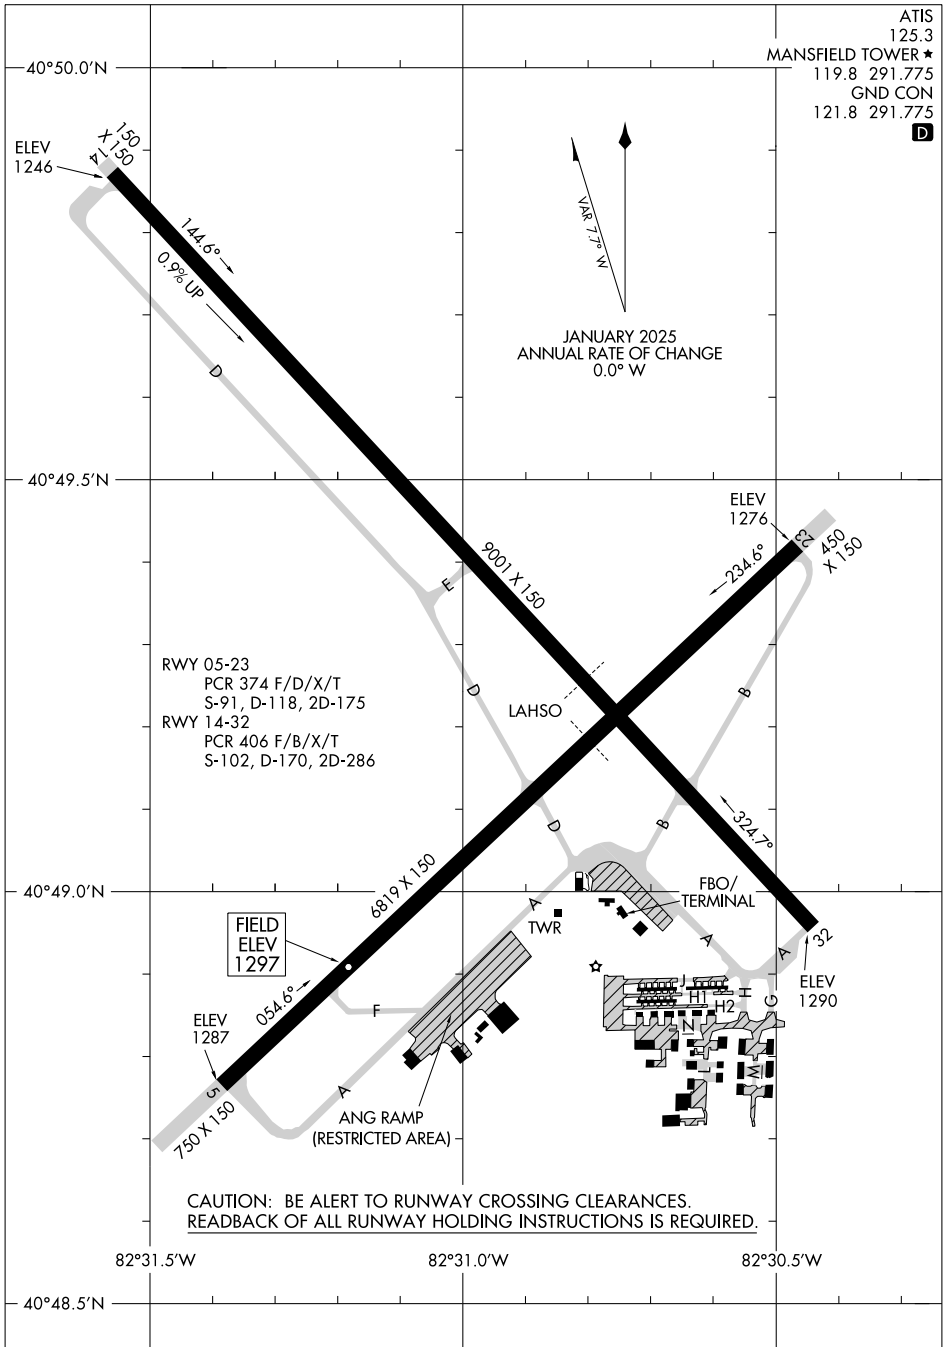

25331

AIRPORT DIAGRAM

AL-860 (FAA)

MANSFIELD LAHM RGNL (MFD)
MANSFIELD, OHIO

ATIS 125.3
 MANSFIELD TOWER ★ 119.8 291.775
 GND CON 121.8 291.775

EC-2, 16 APR 2026 to 14 MAY 2026

EC-2, 16 APR 2026 to 14 MAY 2026

AIRPORT DIAGRAM

25331

MANSFIELD, OHIO
MANSFIELD LAHM RGNL (MFD)