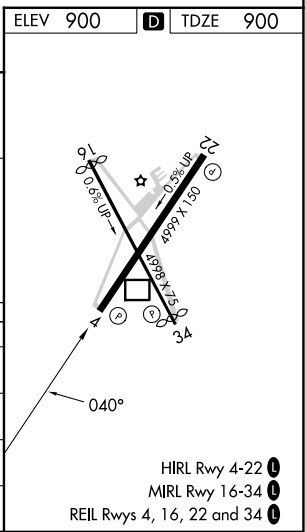

# RNAV (GPS) RWY 4

ZANESVILLE MUNI (ZZV)

RNP APCH - GPS.

⚠ For uncompensated Baro-VNAV systems, LNAV/VNAV NA below -21°C or above 54°C.  
Circling Rwy 16, 34 NA at night.

MISSED APPROACH:  
Climb to 2900 direct  
TWAES and hold.

ASOS <b>127.0</b>	INDIANAPOLIS CENTER <b>124.45 323.275</b>	UNICOM <b>123.0 (CTAF) 0</b>
----------------------	--	---------------------------------

CATEGORY	A	B	C	D
LPV DA		1150-3/4	250 (300-3/4)	
LNAV/VNAV DA		1155-3/4	255 (300-3/4)	
LNAV MDA		1280-1	380 (400-1)	
CIRCLING	1380-1 480 (500-1)	1420-1 520 (600-1)	1620-2 720 (800-2)	1640-2 1/4 740 (800-2 1/4)