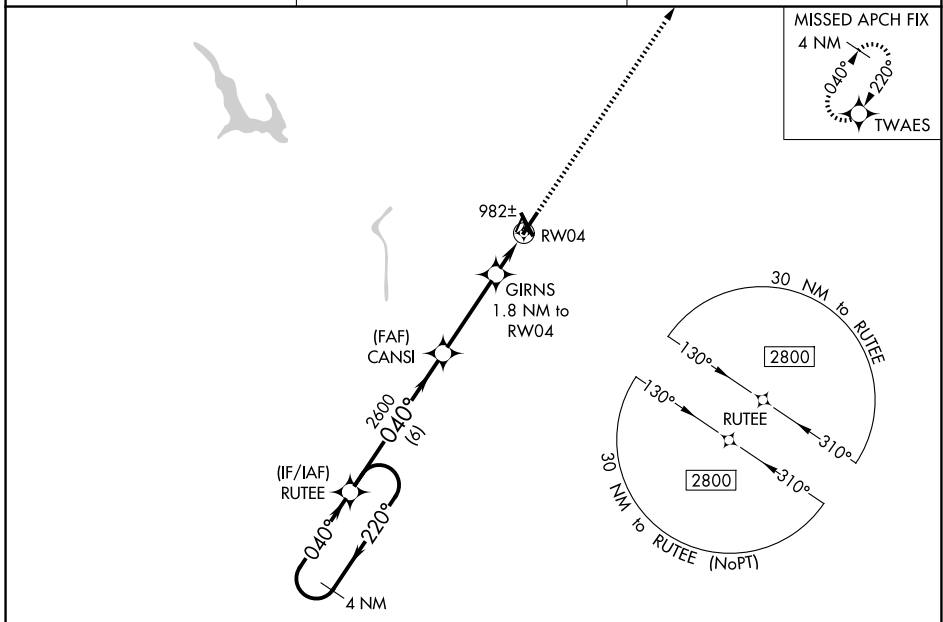

# RNAV (GPS) RWY 4

ZANESVILLE MUNI (ZZV)

RNP APCH - GPS.

⚠ For uncompensated Baro-VNAV systems, LNAV/VNAV NA below -21°C or above 54°C.  
Circling Rwy 16, 34 NA at night.

MISSED APPROACH:  
Climb to 2900 direct  
TWAES and hold.

ASOS <b>127.0</b>	INDIANAPOLIS CENTER <b>124.45 323.275</b>	UNICOM <b>123.0 (CTAF) 0</b>
----------------------	--	---------------------------------

CATEGORY	A	B	C	D
LPV DA		1150-3/4	250 (300-3/4)	
LNAV/VNAV DA		1155-3/4	255 (300-3/4)	
LNAV MDA		1280-1	380 (400-1)	
CIRCLING	1380-1 480 (500-1)	1420-1 520 (600-1)	1620-2 720 (800-2)	1640-2 1/4 740 (800-2 1/4)