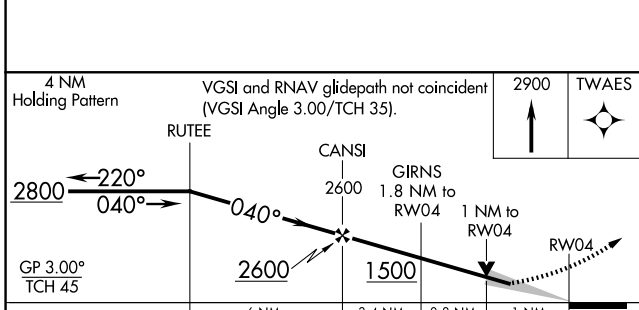

# RNAV (GPS) RWY 4

ZANESVILLE MUNI (ZZV)

RNP APCH - GPS.

⚠ For uncompensated Baro-VNAV systems, LNAV/VNAV NA below -21°C or above 54°C.  
Circling Rwy 16, 34 NA at night.

MISSED APPROACH:  
Climb to 2900 direct  
TWAES and hold.

ASOS <b>127.0</b>	INDIANAPOLIS CENTER <b>124.45 323.275</b>	UNICOM <b>123.0 (CTAF) 0</b>
----------------------	--	---------------------------------

CATEGORY	A	B	C	D
LPV DA		1150-3/4	250 (300-3/4)	
LNAV/VNAV DA		1155-3/4	255 (300-3/4)	
LNAV MDA		1280-1	380 (400-1)	
CIRCLING	1380-1 480 (500-1)	1420-1 520 (600-1)	1620-2 720 (800-2)	1640-2 1/4 740 (800-2 1/4)