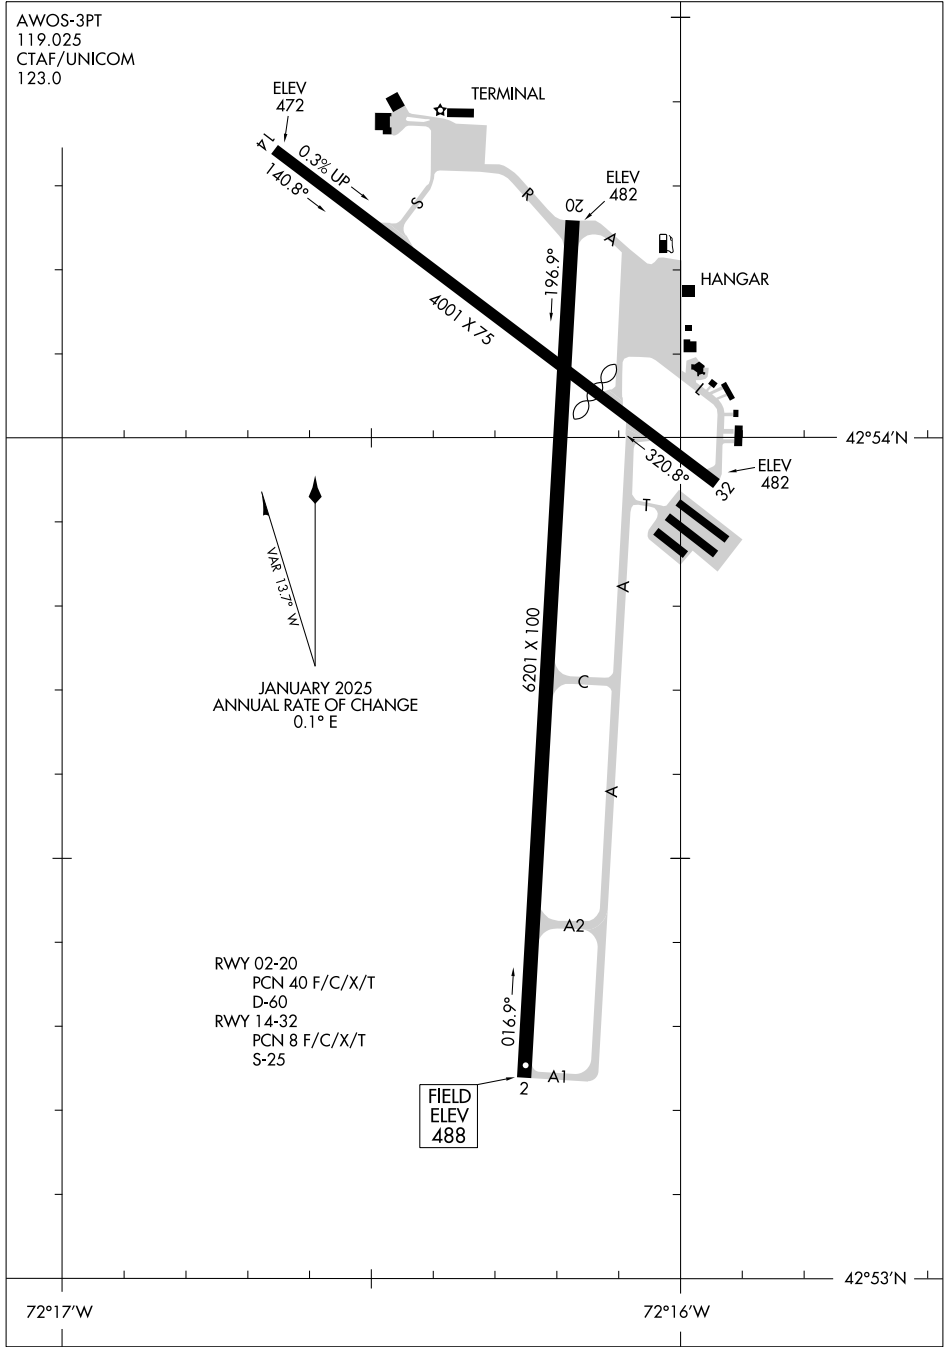

25219

# AIRPORT DIAGRAM

AL-868 (FAA)

DILLANT/HOPKINS (EEN)  
KEENE, NEW HAMPSHIRE

AWOS-3PT  
119.025  
CTAF/UNICOM  
123.0

NE-1, 16 APR 2026 to 14 MAY 2026

NE-1, 16 APR 2026 to 14 MAY 2026

# AIRPORT DIAGRAM

25219

KEENE, NEW HAMPSHIRE  
DILLANT/HOPKINS (EEN)