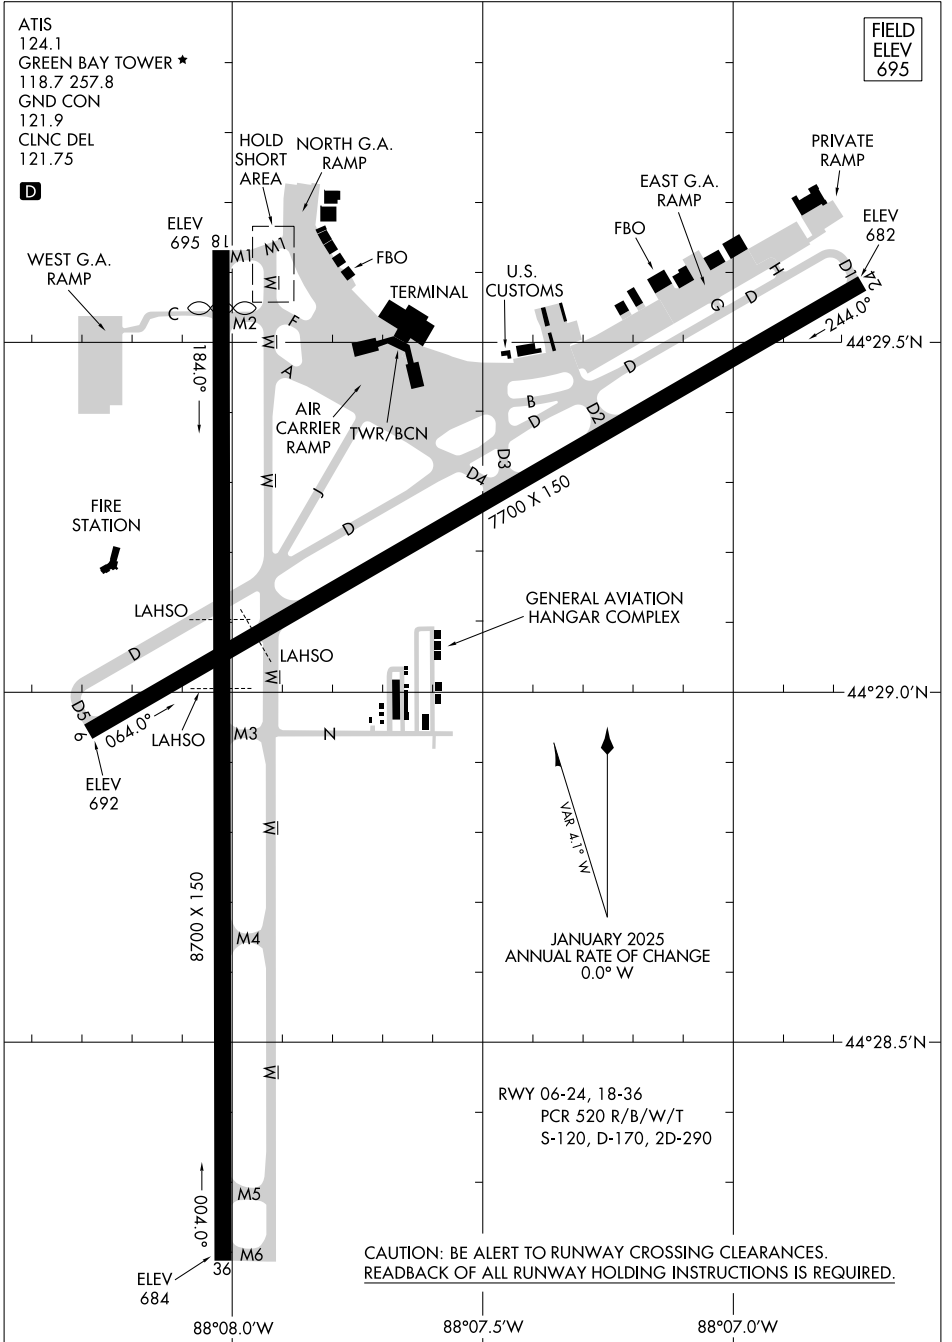

25275

AIRPORT DIAGRAM

GREEN BAY/AUSTIN STRAUBEL INTL (G.R.B)

AL-873 (FAA)

GREEN BAY, WISCONSIN

EC-3, 16 APR 2026 to 14 MAY 2026

EC-3, 16 APR 2026 to 14 MAY 2026

AIRPORT DIAGRAM