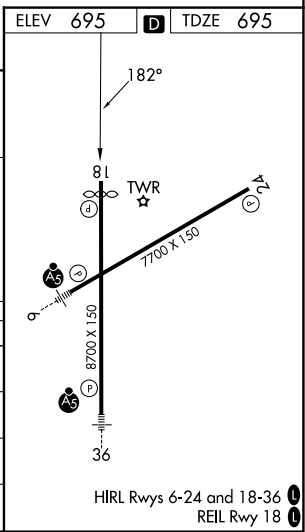

WAAS CH 42802 W18A	APP CRS 182°	Rwy Ldg TDZE Apt Elev 8201 695 695

RNAV (GPS) RWY 18

GREEN BAY/AUSTIN STRAUBEL INTL (GRB)

RNP APCH. MISSED APPROACH: Climb to 2500 direct SENNA and hold.

▼ For uncompensated Baro-VNAV systems, LNAV/VNAV NA below ASR -16° C or above 54° C.

ATIS 124.1	GREEN BAY APP CON* 119.4 338.2	GREEN BAY TOWER* 118.7 (CTAF) 257.8	GND CON 121.9

CATEGORY	A	B	C	D
LPV DA		979-7⁸	284 (300-7⁸)	
LNAV/VNAV DA		1187-13⁸	492 (500-13⁸)	
LNAV MDA	1220-1	525 (600-1)	1220-1¹/₂	525 (600-1¹/₂)
CIRCLING	1220-1	525 (600-1)	1300-1³/₄ 605 (700-1³/₄)	1300-2 605 (700-2)

EC-3, 16 APR 2026 to 14 MAY 2026

EC-3, 16 APR 2026 to 14 MAY 2026