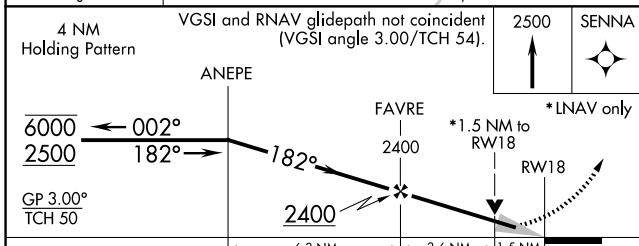

WAAS CH 42802 W18A	APP CRS 182°	Rwy Ldg TDZE Apt Elev 8201 695 695
--	------------------------	--

RNAV (GPS) RWY 18

GREEN BAY/AUSTIN STRAUBEL INTL (GRB)

RNP APCH. MISSED APPROACH: Climb to 2500 direct SENNA and hold.

▼ For uncompensated Baro-VNAV systems, LNAV/VNAV NA below ASR -16° C or above 54° C.

ATIS 124.1	GREEN BAY APP CON* 119.4 338.2	GREEN BAY TOWER* 118.7 (CTAF) 257.8	GND CON 121.9
----------------------	--	---	-------------------------