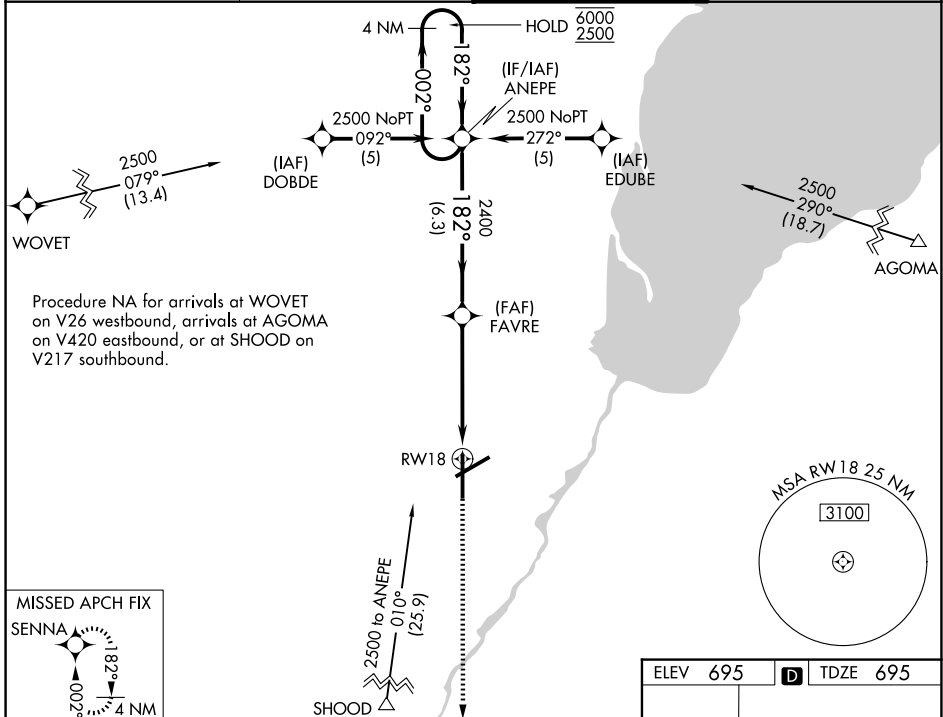

WAAS CH 42802 W18A	APP CRS 182°	Rwy Ldg TDZE Apt Elev 8201 695 695
--	------------------------	--

RNAV (GPS) RWY 18

GREEN BAY/AUSTIN STRAUBEL INTL (GRB)

RNP APCH. MISSED APPROACH: Climb to 2500 direct SENNA and hold.

▼ For uncompensated Baro-VNAV systems, LNAV/VNAV NA below ASR -16° C or above 54° C.

ATIS 124.1	GREEN BAY APP CON* 119.4 338.2	GREEN BAY TOWER* 118.7 (CTAF) 257.8	GND CON 121.9
----------------------	--	---	-------------------------

CATEGORY	A	B	C	D
LPV DA		979-7 ⁸	284 (300-7 ⁸)	
LNAV/VNAV DA		1187-13 ⁸	492 (500-13 ⁸)	
LNAV MDA	1220-1	525 (600-1)	1220-1 ¹ / ₂	525 (600-1 ¹ / ₂)
CIRCLING	1220-1	525 (600-1)	1300-1 ³ / ₄ 605 (700-1 ³ / ₄)	1300-2 605 (700-2)