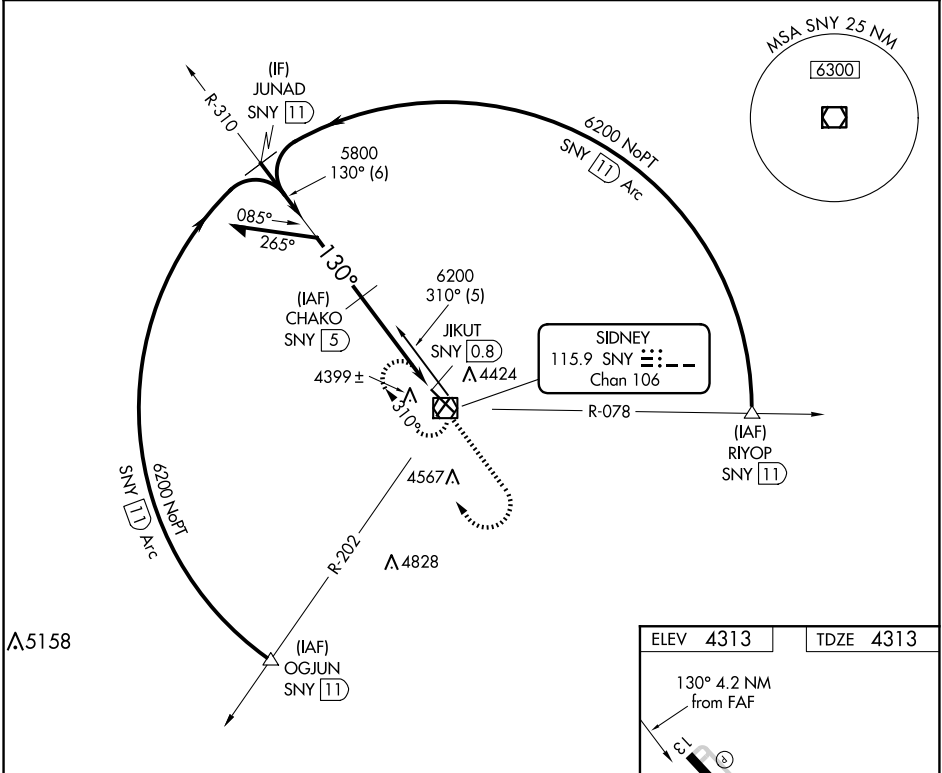

VOR/DME SNY 115.9 Chan 106	APP CRS 130°	Rwy Idg 6600 TDZE 4313 Apt Elev 4313
--	------------------------	---

VOR/DME RWY 13

SIDNEY MUNI/LLOYD W CARR FLD (SNY)

⚠ VDP NA when using Kimball altimeter setting. When local altimeter setting not received, use Kimball altimeter setting; increase all MDAs 160 feet and visibility Cats C and D ½ SM.

⚠ MISSED APPROACH: Climb to 6200 then right turn direct SNY VOR/DME and hold.

ASOS 125.775	DENVER CENTER 118.475 225.4	UNICOM 122.8 (CTAF) 0
------------------------	---------------------------------------	---------------------------------

CATEGORY	A	B	C	D
	4700-1	387 (400-1)		4700-1¼ 387 (400-1¼)
CIRCLING	4760-1 447 (500-1)	4780-1 467 (500-1)	4920-1¾ 607 (700-1¾)	4960-2 647 (700-2)

REIL Rwys 13 and 31 0
HIRL Rwy 13-31 0

NC-2, 16 APR 2026 to 14 MAY 2026

NC-2, 16 APR 2026 to 14 MAY 2026