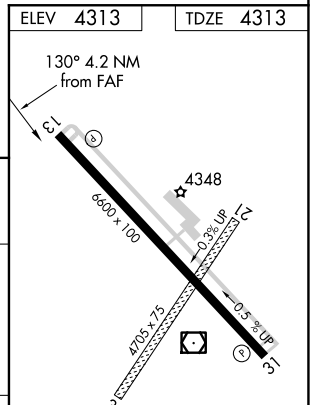

VOR/DME SNY 115.9 Chan 106	APP CRS 130°	Rwy Idg 6600 TDZE 4313 Apt Elev 4313
--	------------------------	---

VOR/DME RWY 13

SIDNEY MUNI/LLOYD W CARR FLD (SNY)

⚠ VDP NA when using Kimball altimeter setting. When local altimeter setting not received, use Kimball altimeter setting; increase all MDAs 160 feet and visibility Cats C and D ½ SM.

⚠ MISSED APPROACH: Climb to 6200 then right turn direct SNY VOR/DME and hold.

ASOS 125.775	DENVER CENTER 118.475 225.4	UNICOM 122.8 (CTAF) 0
------------------------	---------------------------------------	---------------------------------

CATEGORY	A	B	C	D
	4700-1	387 (400-1)		4700-1¼ 387 (400-1¼)
CIRCLING	4760-1 447 (500-1)	4780-1 467 (500-1)	4920-1¾ 607 (700-1¾)	4960-2 647 (700-2)

REIL Rwys 13 and 31 0
HIRL Rwy 13-31 0

NC-2, 16 APR 2026 to 14 MAY 2026