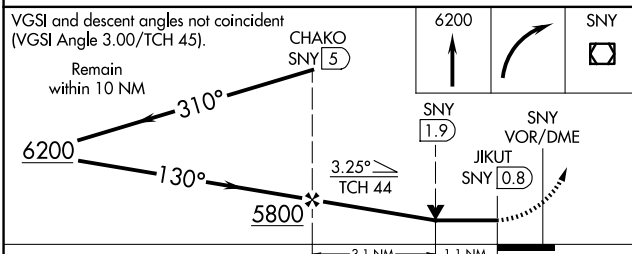

VOR/DME SNY 115.9 Chan 106	APP CRS 130°	Rwy Idg 6600 TDZE 4313 Apt Elev 4313
--	------------------------	---

VOR/DME RWY 13

SIDNEY MUNI/LLOYD W CARR FLD (SNY)

⚠ VDP NA when using Kimball altimeter setting. When local altimeter setting not received, use Kimball altimeter setting; increase all MDAs 160 feet and visibility Cats C and D ½ SM.

⚠ MISSED APPROACH: Climb to 6200 then right turn direct SNY VOR/DME and hold.

ASOS 125.775	DENVER CENTER 118.475 225.4	UNICOM 122.8 (CTAF) 0
------------------------	---------------------------------------	---------------------------------