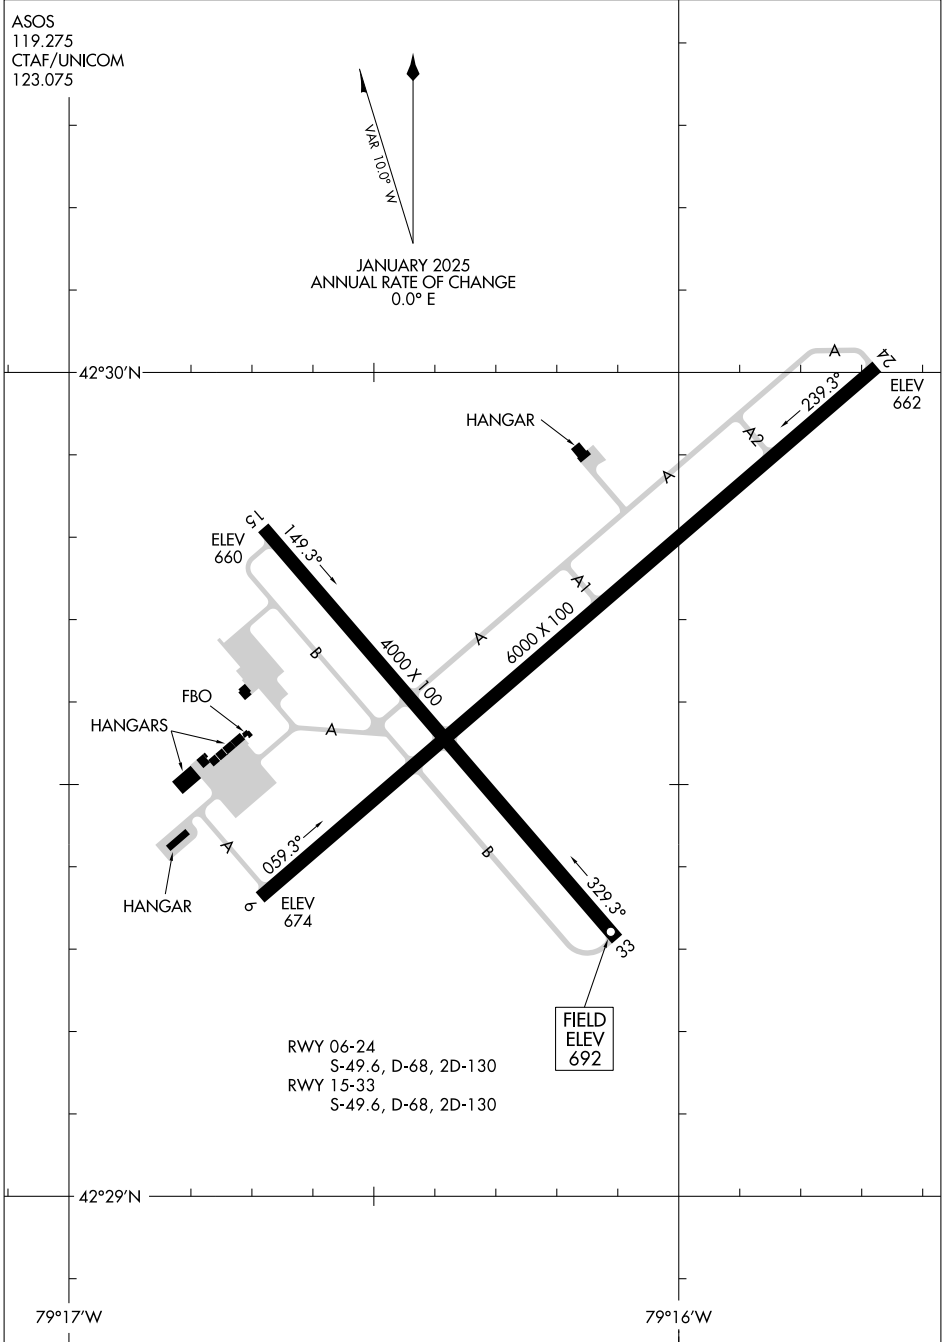

ASOS
119.275
CTAF/UNICOM
123.075

▲
▲
MAG. 10.0° N
JANUARY 2025
ANNUAL RATE OF CHANGE
0.0° E

NE-2, 16 APR 2026 to 14 MAY 2026

NE-2, 16 APR 2026 to 14 MAY 2026

RWY 06-24
S-49.6, D-68, 2D-130
RWY 15-33
S-49.6, D-68, 2D-130

FIELD
ELEV
692