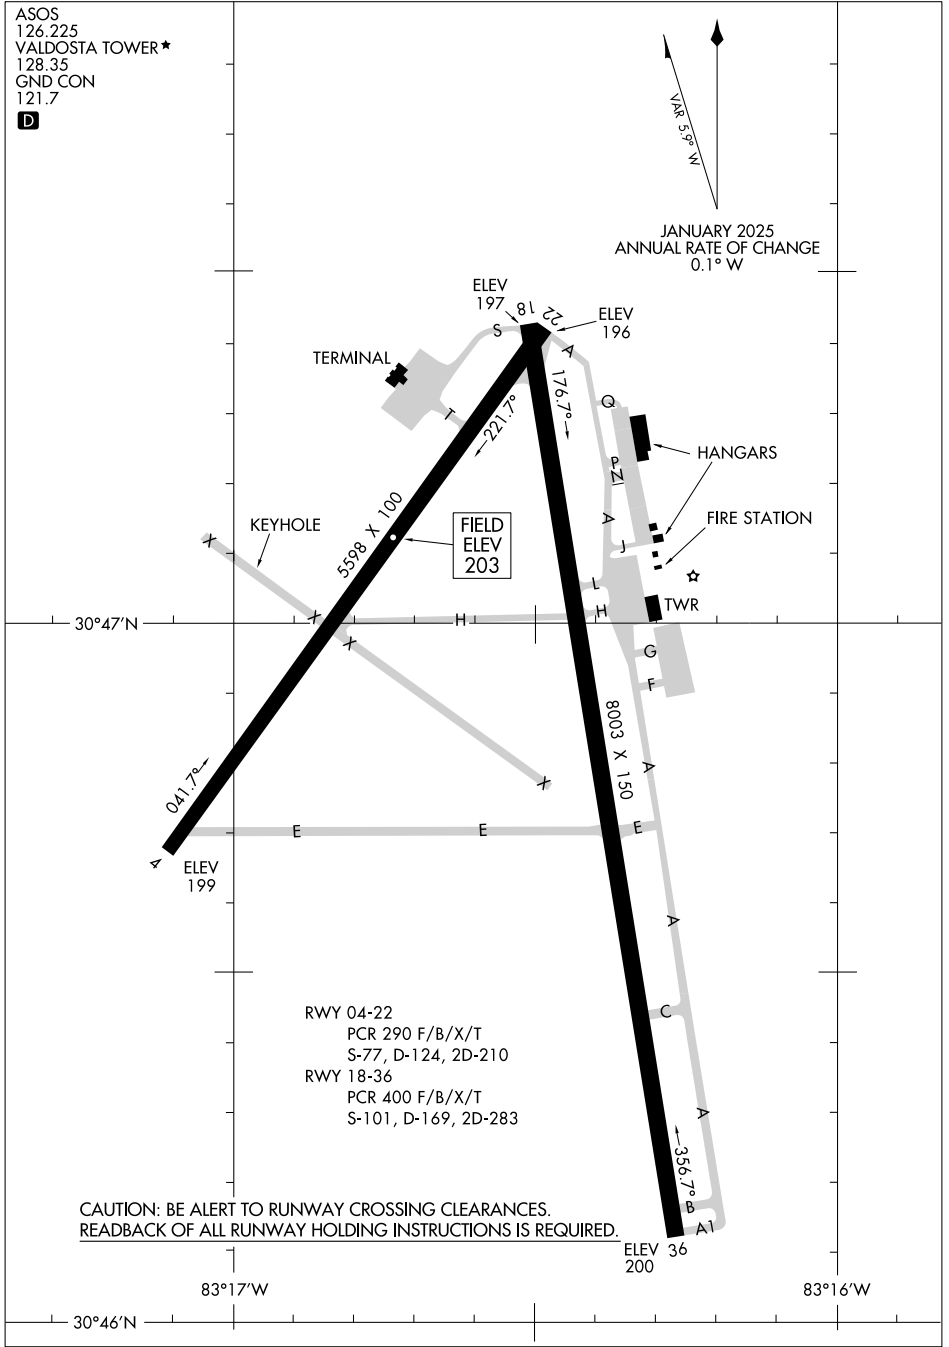

25275

AIRPORT DIAGRAM

AL-892 (FAA)

VALDOSTA RGNL (VLD)
VALDOSTA, GEORGIA

ASOS
126.225
VALDOSTA TOWER *
128.35
GND CON
121.7

D

↑
VAB 5.9° N
JANUARY 2025
ANNUAL RATE OF CHANGE
0.1° W

SE-4, 16 APR 2026 to 14 MAY 2026

SE-4, 16 APR 2026 to 14 MAY 2026

RWY 04-22
PCR 290 F/B/X/T
S-77, D-124, 2D-210

RWY 18-36
PCR 400 F/B/X/T
S-101, D-169, 2D-283

CAUTION: BE ALERT TO RUNWAY CROSSING CLEARANCES.
REARBACK OF ALL RUNWAY HOLDING INSTRUCTIONS IS REQUIRED.