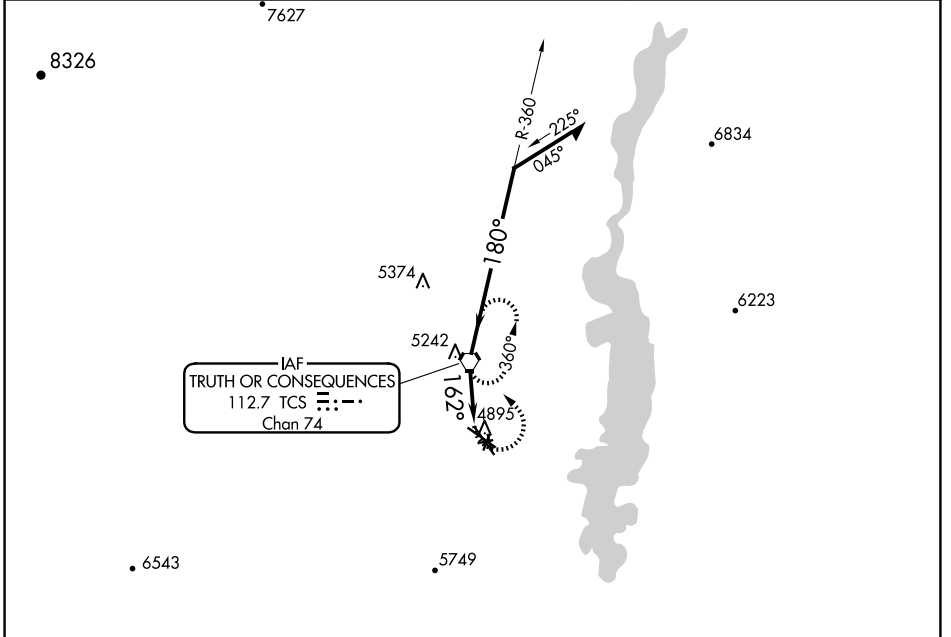

VORTAC TCS 112.7 Chan 74	APP CRS 162°	Rwy Idg TDZE Apt Elev N/A N/A 4862
--	------------------------	--

VOR-A

TRUTH OR CONSEQUENCES MUNI (TCS)

▽ Circling NA to Rwys 1, 7, 11, 15, 19, 25, 29 and 33.
▲

MISSED APPROACH: Climbing left turn to 8300 direct TCS VORTAC and hold, continue climb-in-hold to 8300.

ASOS 120.675	ALBUQUERQUE CENTER 128.2 285.5	UNICOM 122.8 (CTAF) 0
------------------------	--	--

IAF
TRUTH OR CONSEQUENCES
112.7 TCS
Chan 74

FAF to MAP 2.4 NM						
Knots	60	90	120	150	180	
Min:Sec	2:24	1:36	1:12	0:58	0:48	
CATEGORY	A		B		C	D
CIRCLING	5560-1 698 (700-1)		5580-2 718 (800-2)		6000-3 1138 (1200-3)	

SW-1, 16 APR 2026 to 14 MAY 2026

SW-1, 16 APR 2026 to 14 MAY 2026