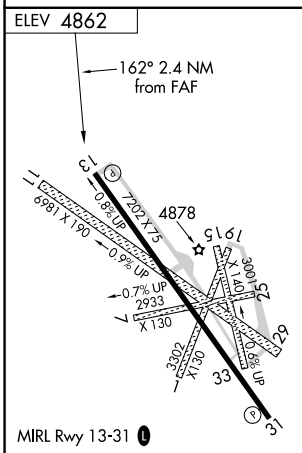

VORTAC TCS 112.7 Chan 74	APP CRS 162°	Rwy Idg TDZE Apt Elev N/A N/A 4862
--	------------------------	--

VOR-A

TRUTH OR CONSEQUENCES MUNI (TCS)

▽ Circling NA to Rwys 1, 7, 11, 15, 19, 25, 29 and 33.
▲

MISSED APPROACH: Climbing left turn to 8300 direct TCS VORTAC and hold, continue climb-in-hold to 8300.

ASOS 120.675	ALBUQUERQUE CENTER 128.2 285.5	UNICOM 122.8 (CTAF) 0
------------------------	--	--

IAF
TRUTH OR CONSEQUENCES
112.7 TCS
Chan 74

FAF to MAP 2.4 NM						
Knots	60	90	120	150	180	
Min:Sec	2:24	1:36	1:12	0:58	0:48	
CATEGORY	A		B		C	D
CIRCLING	5560-1 698 (700-1)		5580-2 718 (800-2)		6000-3 1138 (1200-3)	