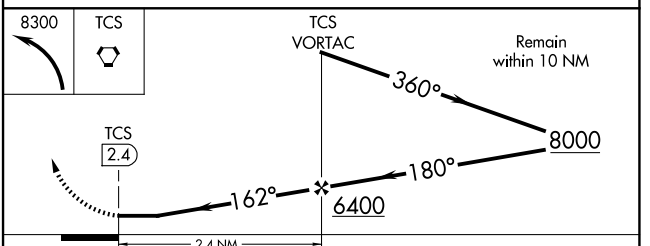

VORTAC TCS 112.7 Chan 74	APP CRS 162°	Rwy Idg TDZE Apt Elev N/A N/A 4862
--	------------------------	--

VOR-A

TRUTH OR CONSEQUENCES MUNI (TCS)

▽ Circling NA to Rwys 1, 7, 11, 15, 19, 25, 29 and 33.
▲

MISSED APPROACH: Climbing left turn to 8300 direct TCS VORTAC and hold, continue climb-in-hold to 8300.

ASOS 120.675	ALBUQUERQUE CENTER 128.2 285.5	UNICOM 122.8 (CTAF) 0
------------------------	--	--

IAF
TRUTH OR CONSEQUENCES
112.7 TCS
Chan 74

FAF to MAP 2.4 NM						
Knots	60	90	120	150	180	
Min:Sec	2:24	1:36	1:12	0:58	0:48	
CATEGORY	A		B		C	D
CIRCLING	5560-1 698 (700-1)		5580-2 718 (800-2)		6000-3 1138 (1200-3)	