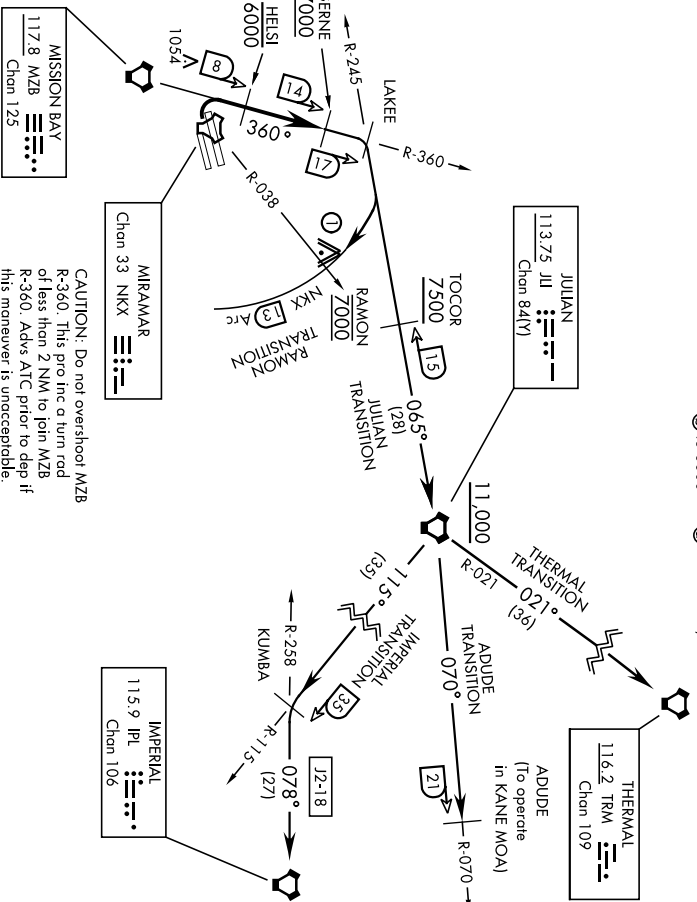

LAKEE-THREE DEPARTURE (LAKEE3, LAKEE)

MIRAMAR MCAS (JOE FOSS FLD) (KNKX)
SAN DIEGO, CALIFORNIA

ATS ★ 133.475 352.0
FOSS TOWER ★
135.2 298.925
SOCAL DEP CON
132.2 269.1 E

Rwy	60	120	180	240	300	360
* 24L/R	V/Vl(fpm)	260	520	780	1040	1300
** 24L/R	V/Vl(fpm)	280	560	840	1120	1400
† 24L/R	V/Vl(fpm)	678	1356	2034	2712	3390
‡ 24L/R	V/Vl(fpm)	235	470	705	940	1175
						1410

* Military Minimum ** Civil Minimum † ATC Climb Rate
⊕ to 3600 ⊖ to 7000
⊙ to 3800 ⊚ 7500 to 11,000

CAUTION: Do not overshoot MZB
R-360. This profile a turn rod
of less than 2 NM to join MZB
R-360. Advs ATC prior to dep if
this maneuver is unacceptable.

EMERG SAFE ALT 100 NM 13,600

⊙ 3018' Twr 12.5 NM from DER.

DEPARTURE ROUTE DESCRIPTION

TAKEOFF RWY 24L/R: Turn right to intercept and proceed via MZB VORTAC R-360 to LAKEE INT. Cross HEISI at or below 6000. Cross GERNE at or above 7000. Thence...
ADUDE TRANSITION (LAKEE3 · ADUDE): ... Via JIL VORTAC R-245 to JIL. Then via JIL R-070 to ADUDE. Cross TOCOR at or above 7500. Cross JIL VORTAC at or above 11,000. (To operate in KANE MOA.)
IMPERIAL TRANSITION (LAKEE3 · IPL): ... Via JIL VORTAC R-245 to JIL. Then via JIL R-115 to KUMBA INT, then via IPL VORTAC R-258 to IPL. Cross TOCOR at or above 7500. Cross JIL VORTAC at or above 11,000.

[USN]

DEPARTURE ROUTE DESCRIPTION

JULIAN TRANSITION (LAKEE3·JLI): ... Via JLI VORTAC R-245 to JLI. Cross TOCOR at or above 7500. Cross JLI VORTAC at or above 11,000.

RAMON TRANSITION (LAKEE3·RAMON): ... Via JLI VORTAC R-245 to NKX TACAN 13 DME. Then arc NE of NKX via the 13 DME arc to RAMON. Cross RAMON at 7000 mandatory.