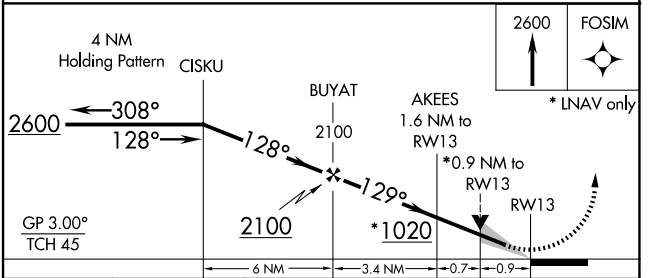

MISSED APPROACH: Climb to 2600 direct FOSIM and hold.

ASOS 118.325	HOUSTON CENTER 134.6 322.5	UNICOM 122.7 (CTAF) 0
------------------------	--------------------------------------	---------------------------------

SC-3, 16 APR 2026 to 14 MAY 2026

SC-3, 16 APR 2026 to 14 MAY 2026

ELEV 474	TDZE 474
-----------------	-----------------

CATEGORY	A	B	C	D
LPV DA	724-1	250 (300-1)		NA
LNAV/VNAV DA	724-1	250 (300-1)		NA
LNAV MDA	800-1	326 (400-1)		NA
C CIRCLING	920-1 446 (500-1)	940-1 466 (500-1)	1120-1¾ 646 (700-1¾)	NA