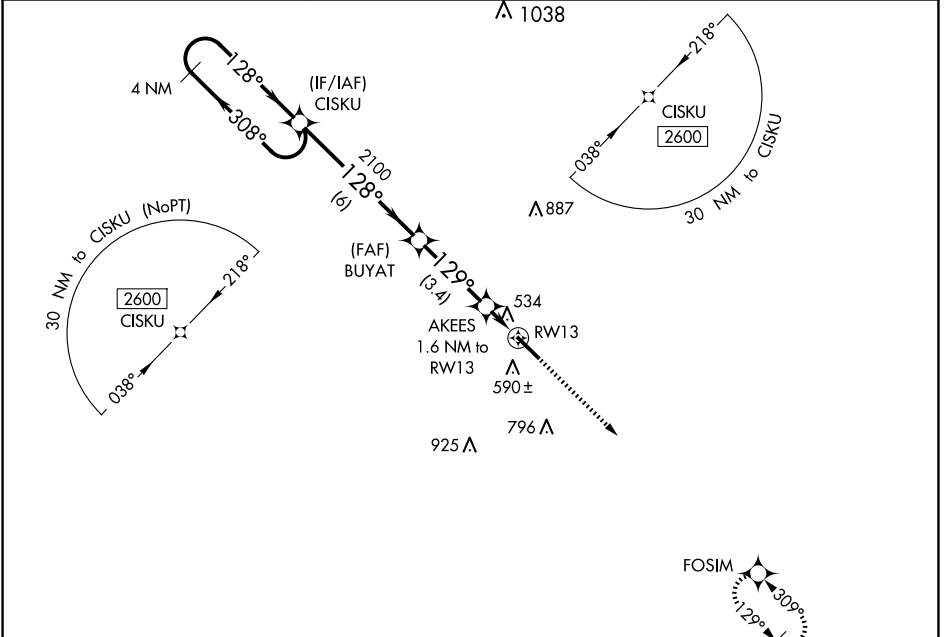

WAAS CH 61236 W13A	APP CRS 129°	Rwy Idg 6005 TDZE 474 Apt Elev 474
--	------------------------	---

RNAV (GPS) RWY 13

COTULLA-LA SALLE COUNTY (COT)

▼ For uncompensated Baro-VNAV systems, LNAV/VNAV NA below -5°C (23°F) or above 54°C (130°F). DME/DME RNP-0.3 NA.

MISSED APPROACH: Climb to 2600 direct FOSIM and hold.

ASOS 118.325	HOUSTON CENTER 134.6 322.5	UNICOM 122.7 (CTAF) 0
------------------------	--------------------------------------	---------------------------------

SC-3, 16 APR 2026 to 14 MAY 2026

SC-3, 16 APR 2026 to 14 MAY 2026

ELEV 474	TDZE 474
-----------------	-----------------

CATEGORY	A	B	C	D
LPV DA	724-1	250 (300-1)		NA
LNAV/VNAV DA	724-1	250 (300-1)		NA
LNAV MDA	800-1	326 (400-1)		NA
C CIRCLING	920-1 446 (500-1)	940-1 466 (500-1)	1120-1¾ 646 (700-1¾)	NA