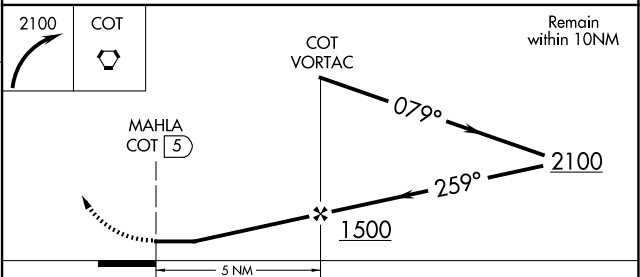

VORTAC COT 115.8 Chan 105	APP CRS 259°	Rwy Idg TDZE Apt Elev N/A N/A 474
---	------------------------	---

VOR-A

COTULLA-LA SALLE COUNTY (COT)

▼ When local altimeter setting not received, use Pleasanton Muni altimeter setting; increase all MDA 120 feet, Circling Cat C visibility ½ SM.
▲ MISSED APPROACH: Climbing right turn to 2100 direct COT VORTAC and hold.

ASOS 118.325	HOUSTON CENTER 134.6 322.5	UNICOM 122.7 (CTAF) 0
------------------------	--------------------------------------	---------------------------------

FAF to MAP 5 NM						CATEGORY	A	B	C	D
Knots	60	90	120	150	180	<input checked="" type="checkbox"/> CIRCLING	920-1 446 (500-1)	940-1 466 (500-1)	1120-1¾ 646 (700-1¾)	NA
Min:Sec	5:00	3:20	2:30	2:00	1:40					