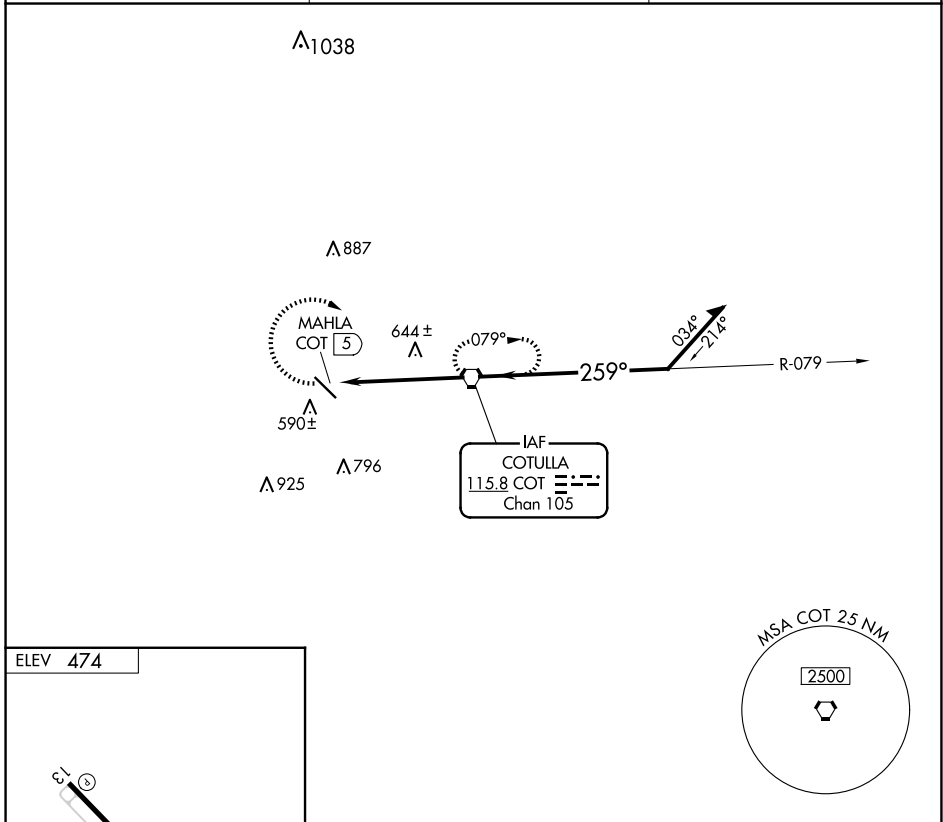

VORTAC COT 115.8 Chan 105	APP CRS 259°	Rwy Idg TDZE Apt Elev N/A N/A 474
---	------------------------	---

VOR-A

COTULLA-LA SALLE COUNTY (COT)

▼ When local altimeter setting not received, use Pleasanton Muni altimeter setting; increase all MDA 120 feet, Circling Cat C visibility ½ SM.
▲ MISSED APPROACH: Climbing right turn to 2100 direct COT VORTAC and hold.

ASOS 118.325	HOUSTON CENTER 134.6 322.5	UNICOM 122.7 (CTAF) 0
------------------------	--------------------------------------	---------------------------------

FAF to MAP 5 NM						CATEGORY	A	B	C	D
Knots	60	90	120	150	180	<input checked="" type="checkbox"/> CIRCLING	920-1 446 (500-1)	940-1 466 (500-1)	1120-1¾ 646 (700-1¾)	NA
Min:Sec	5:00	3:20	2:30	2:00	1:40					