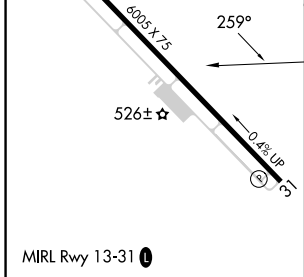

VORTAC COT 115.8 Chan 105	APP CRS 259°	Rwy Idg TDZE Apt Elev N/A N/A 474
---	------------------------	---

VOR-A

COTULLA-LA SALLE COUNTY (COT)

▼ When local altimeter setting not received, use Pleasanton Muni altimeter setting; increase all MDA 120 feet, Circling Cat C visibility ½ SM.
▲ MISSED APPROACH: Climbing right turn to 2100 direct COT VORTAC and hold.

ASOS 118.325	HOUSTON CENTER 134.6 322.5	UNICOM 122.7 (CTAF) 0
------------------------	--------------------------------------	---------------------------------

FAF to MAP 5 NM						CATEGORY	A	B	C	D
Knots	60	90	120	150	180	<input checked="" type="checkbox"/> CIRCLING	920-1 446 (500-1)	940-1 466 (500-1)	1120-1¾ 646 (700-1¾)	NA
Min:Sec	5:00	3:20	2:30	2:00	1:40					