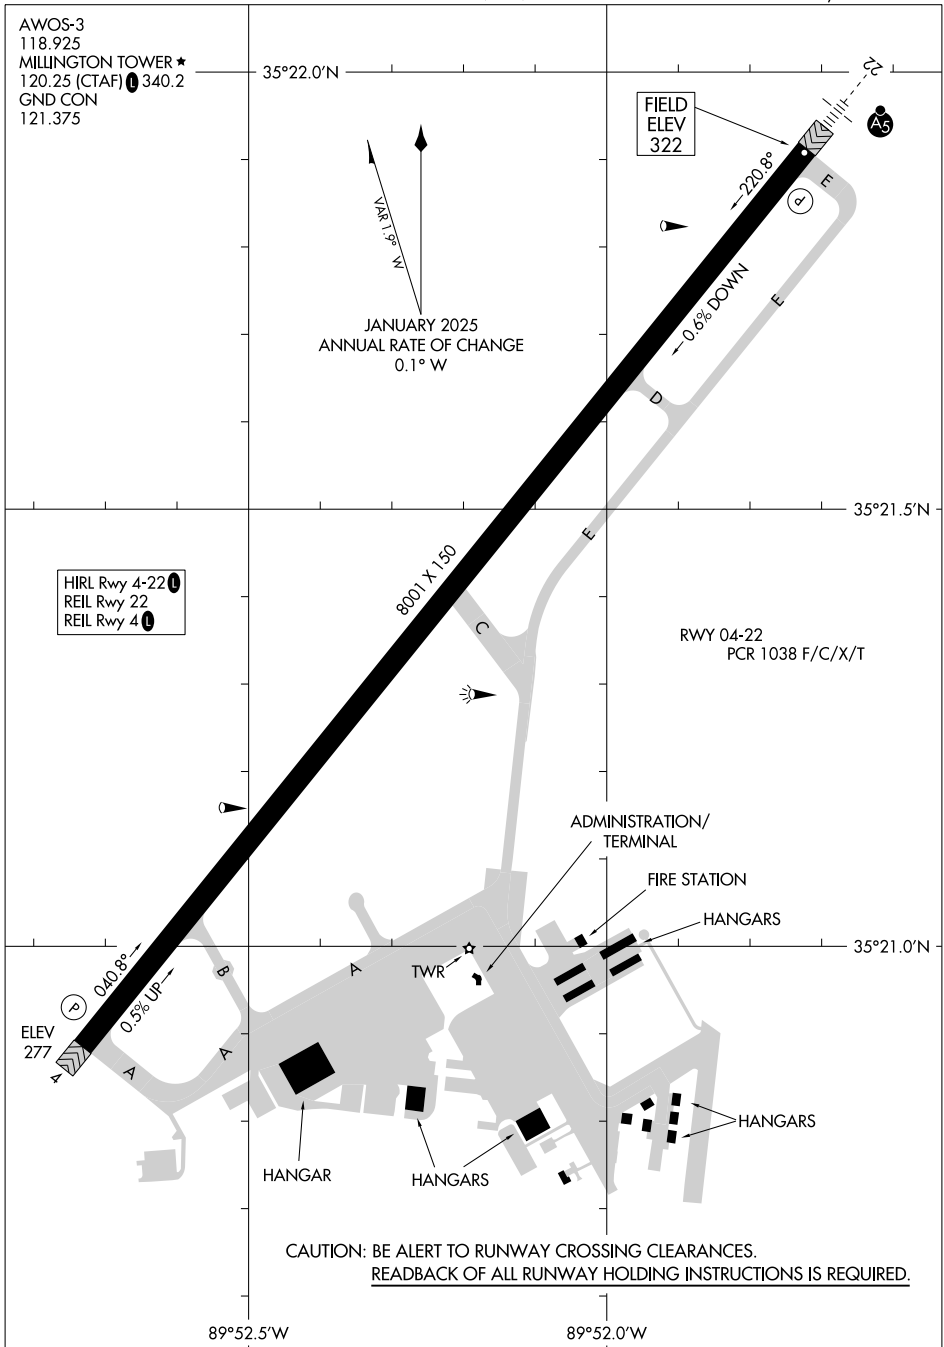

25163

AIRPORT DIAGRAM

AL-910 (FAA)

MILLINGTON/MEMPHIS (NQA)
MILLINGTON, TENNESSEE

SE-1, 16 APR 2026 to 14 MAY 2026

SE-1, 16 APR 2026 to 14 MAY 2026

AIRPORT DIAGRAM

25163