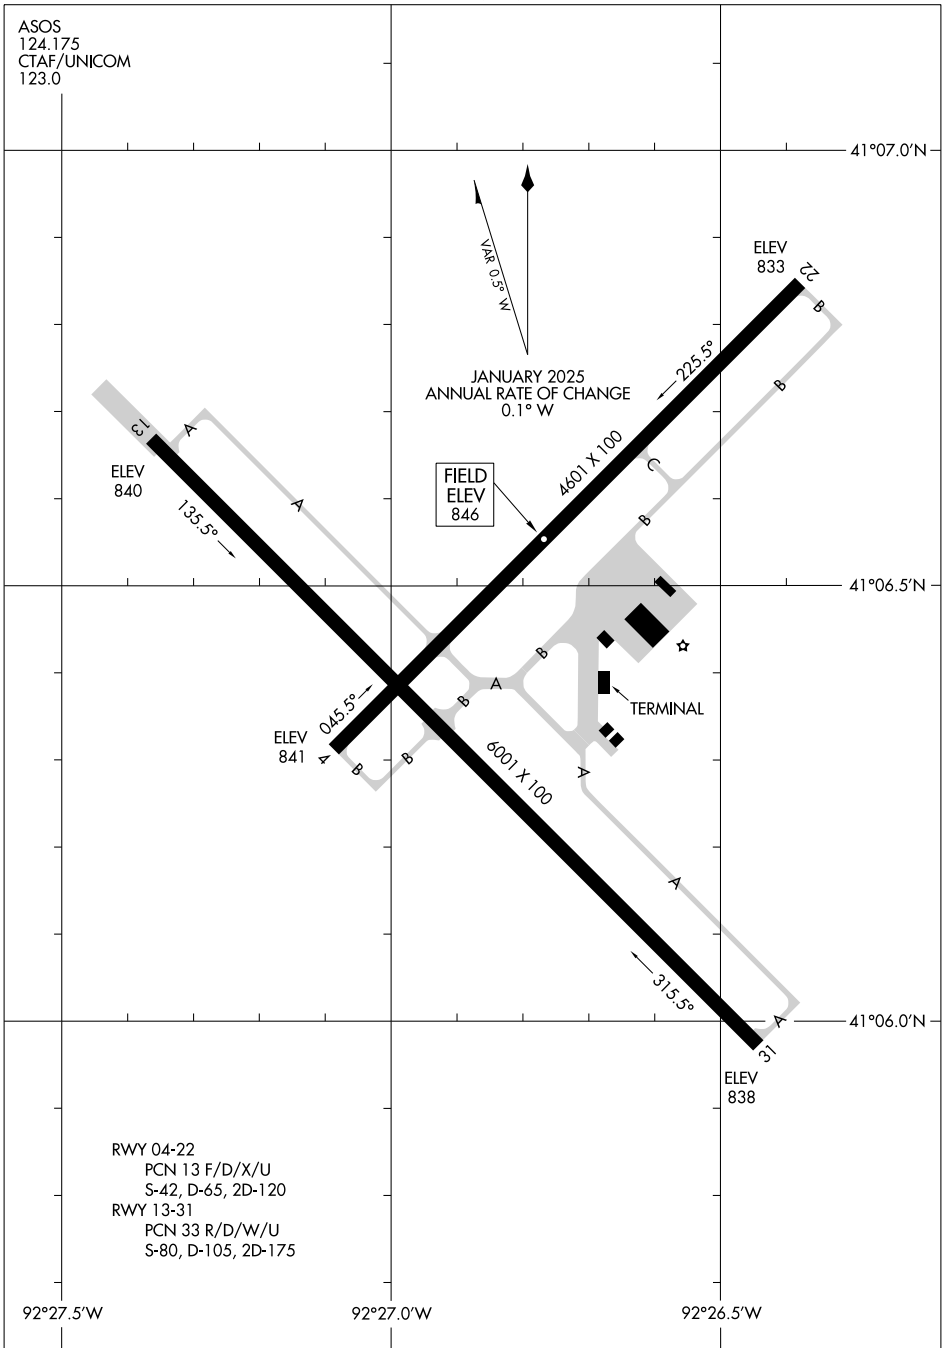

25331

AIRPORT DIAGRAM

AL-915 (FAA)

OTTUMWA RGNL (OTM)
OTTUMWA, IOWA

ASOS
124.175
CTAF/UNICOM
123.0

NC-3, 16 APR 2026 to 14 MAY 2026

NC-3, 16 APR 2026 to 14 MAY 2026

AIRPORT DIAGRAM