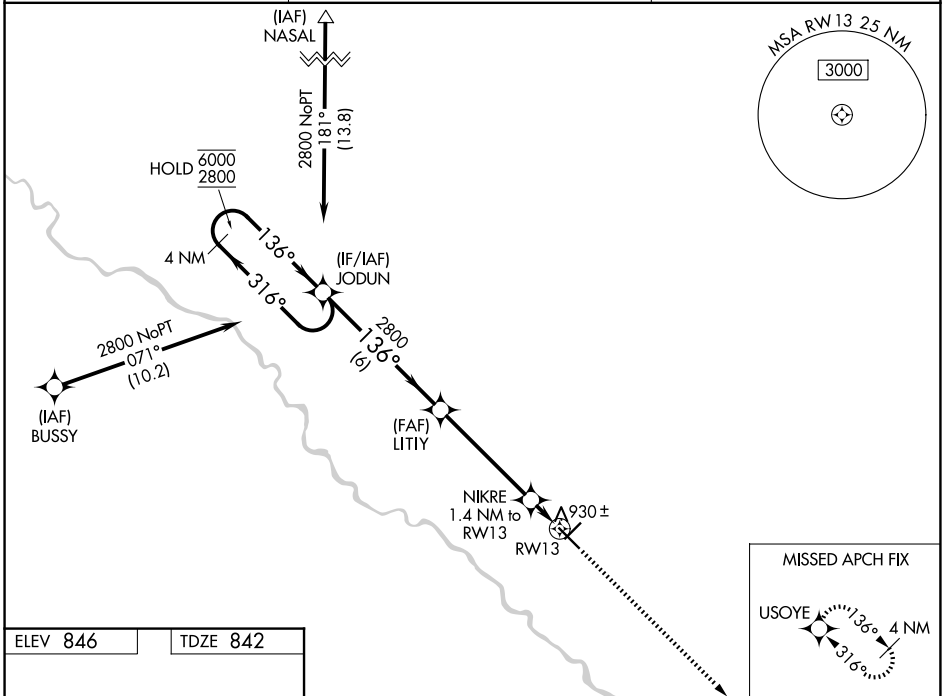

WAAS CH 86300 W13A	APP CRS 136°	Rwy Ldg TDZE Apt Elev	6001 842 846
--	------------------------	-----------------------------	---

RNAV (GPS) RWY 13

OTTUMWA RGNL (OTM)

RNP APCH - GPS.	MISSED APPROACH: Climb to 3000 direct USOYE and hold.
<p>For uncompensated Baro-VNAV systems, LNAV/VNAV NA below -22°C or above 54°C.</p>	

ASOS 124.175	CHICAGO CENTER 118.15 335.575	UNICOM 123.0 (CTAF)
------------------------	---	-------------------------------

ELEV 846	TDZE 842
----------	----------

CATEGORY	A	B	C	D
LPV DA	1042- ³ / ₄	200 (200- ³ / ₄)		NA
LNAV/VNAV DA	1229-1 ¹ / ₈	387 (400-1 ¹ / ₈)		NA
LNAV MDA	1200-1	358 (400-1)		NA
CIRCLING	1260-1 414 (500-1)	1300-1 454 (500-1)	1400-1 ¹ / ₂ 554 (600-1 ¹ / ₂)	NA

NC-3, 16 APR 2026 to 14 MAY 2026

NC-3, 16 APR 2026 to 14 MAY 2026